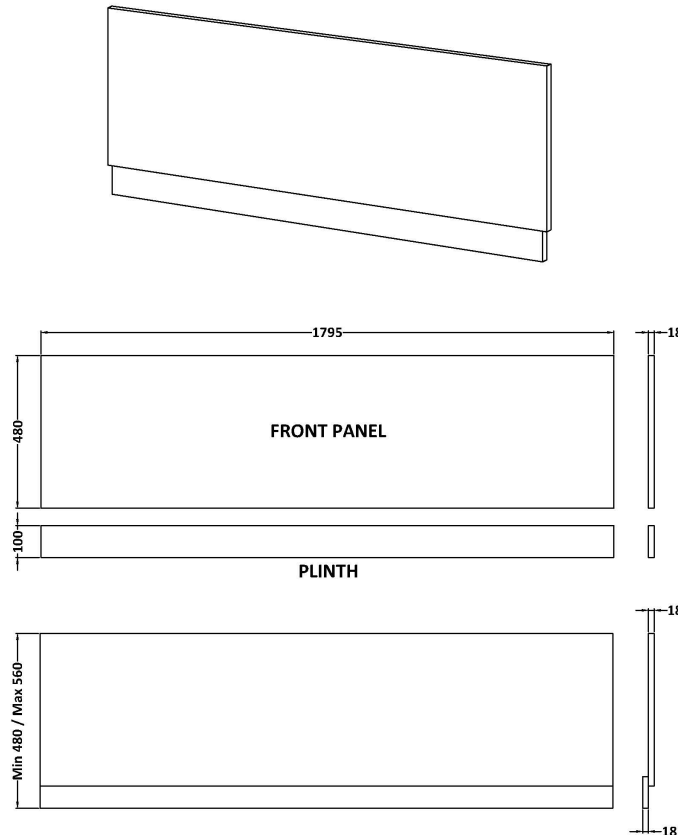

### Product Dimensions

Height (mm):	560
Width (mm):	1795
Depth (mm):	36
Nett Weight (kg):	12.5

### Packaging Dimensions

Height (mm):	30
Width (mm):	590
Depth (mm):	1810
Gross Weight (kg):	13.28

### Packaging Data

Box Colour:	Brown Cardboard Box
Box Qty:	1
Label Size:	100 x 50
Label Colour:	White Label
Label Qty:	1

### Outer Box Dimensions (If Applicable)

Height (mm):	
Width (mm):	
Depth (mm):	
Gross Weight (kg):	
Barcode:	5056678482681