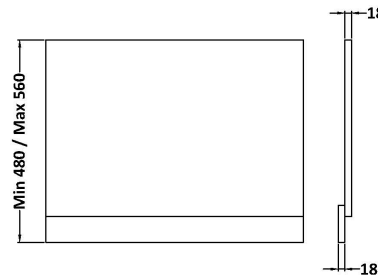

### Product Dimensions

Height (mm):	560
Width (mm):	680
Depth (mm):	36
Nett Weight (kg):	4.5

### Packaging Dimensions

Height (mm):	30
Width (mm):	590
Depth (mm):	710
Gross Weight (kg):	4.9

### Packaging Data

Box Colour:	Brown Cardboard Box
Box Qty:	1
Label Size:	100 x 50
Label Colour:	White Label
Label Qty:	1

### Outer Box Dimensions (If Applicable)

Height (mm):	
Width (mm):	
Depth (mm):	
Gross Weight (kg):	
Barcode:	5056678482698