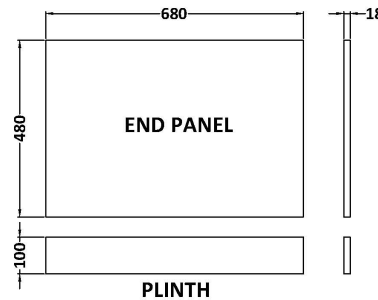

Sales Code: MPD2711

Description: 700mm Bath End Panel

### Product Dimensions

Height (mm):	560
Width (mm):	680
Depth (mm):	36
Nett Weight (kg):	4.5

### Packaging Dimensions

Height (mm):	30
Width (mm):	590
Depth (mm):	710
Gross Weight (kg):	4.9

### Outer Box Dimensions (If Applicable)

Height (mm):	
Width (mm):	
Depth (mm):	
Gross Weight (kg):	
Barcode:	5056678482698