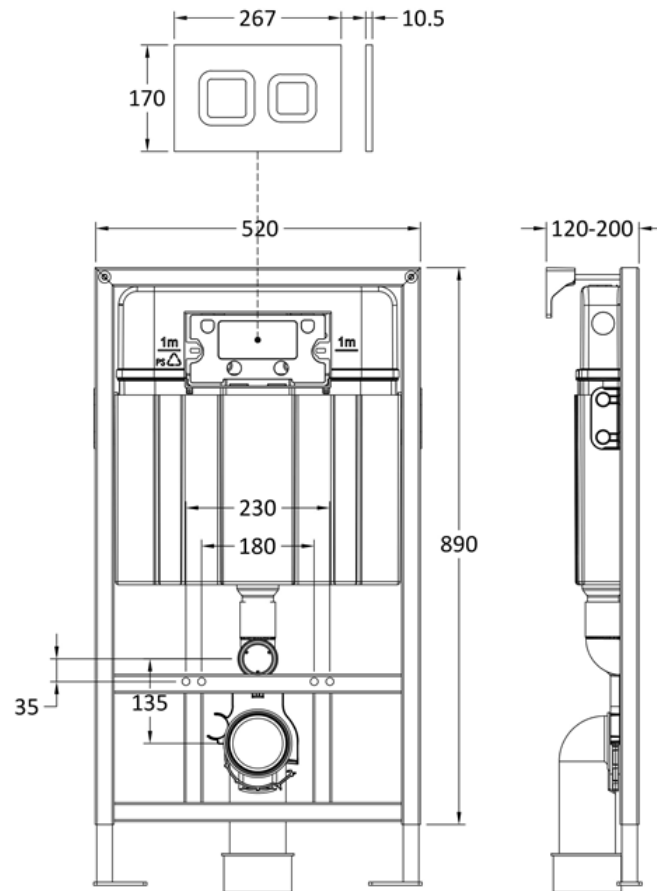

Sales Code: XTY007S

Description: Dual Flush Conc Cist Frame Square Plate

Packaging Details

Barcode: 5056678496350

Sales Code: XTY009PS

Description: Square Dual Flush Push Button

Product Dimensions

Length (mm):	
Width (mm):	267
Height (mm):	170
Depth (mm):	11
Nett Weight (kg):	0.5

Packaging Dimensions

Height (mm):	290
Width (mm):	220
Depth (mm):	50
Gross Weight (kg):	0.5

Packaging Data

Box Colour:	Brown Cardboard Box
Box Qty:	1
Label Size:	100 x 50
Label Colour:	White Label
Label Qty:	2

Outer Box Dimensions (If Applicable)

Height (mm):	
Width (mm):	
Length (mm):	
Depth (mm):	
Gross Weight (kg):	0
Barcode:	5056211855262

Product Details

Country of Origin:	United Kingdom
Fitting Instruction:	No
CE & UKCA:	Yes
Product Material:	Ss
Heating Element Wattage:	Not Applicable
Colour/Finish:	Chrome
Product Diameter:	Not Applicable
Connection Size:	

Sales Code: XTY007A

Description: Mid Height Concealed Cistern Wall Frame

Product Dimensions

Length (mm):	
Width (mm):	520
Height (mm):	890
Depth (mm):	204
Nett Weight (kg):	11.36

Packaging Dimensions

Height (mm):	195
Width (mm):	510
Depth (mm):	850
Gross Weight (kg):	11.36