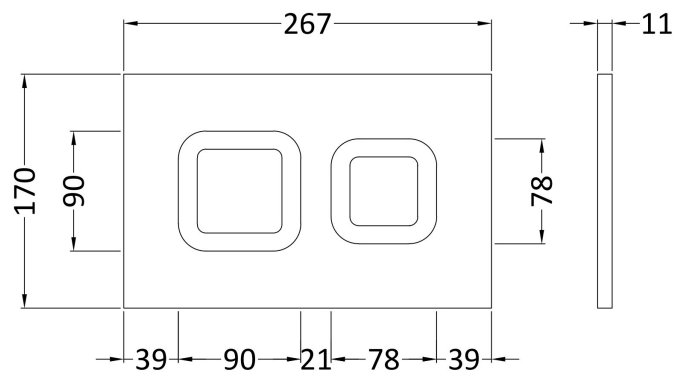

Sales Code: XTY007S

Description: Dual Flush Conc Cist Frame Square Plate

Packaging Details

Barcode: 5056678496350

Sales Code: XTY009PS

Description: Square Dual Flush Push Button

Product Dimensions

Length (mm):	
Width (mm):	267
Height (mm):	170
Depth (mm):	11
Nett Weight (kg):	0.5

Packaging Dimensions

Height (mm):	290
Width (mm):	220
Depth (mm):	50
Gross Weight (kg):	0.5

Packaging Data

Box Colour:	Brown Cardboard Box
Box Qty:	1
Label Size:	100 x 50
Label Colour:	White Label
Label Qty:	2

Outer Box Dimensions (If Applicable)

Height (mm):	
Width (mm):	
Length (mm):	
Depth (mm):	
Gross Weight (kg):	0
Barcode:	5056211855262

Product Details

Country of Origin:	United Kingdom
Fitting Instruction:	No
CE & UKCA:	Yes
Product Material:	Ss
Heating Element Wattage:	Not Applicable
Colour/Finish:	Chrome
Product Diameter:	Not Applicable
Connection Size:	

Sales Code: XTY007A

Description: Mid Height Concealed Cistern Wall Frame

Product Dimensions

Length (mm):	
Width (mm):	520
Height (mm):	890
Depth (mm):	204
Nett Weight (kg):	11.36

Packaging Dimensions

Height (mm):	195
Width (mm):	510
Depth (mm):	850
Gross Weight (kg):	11.36