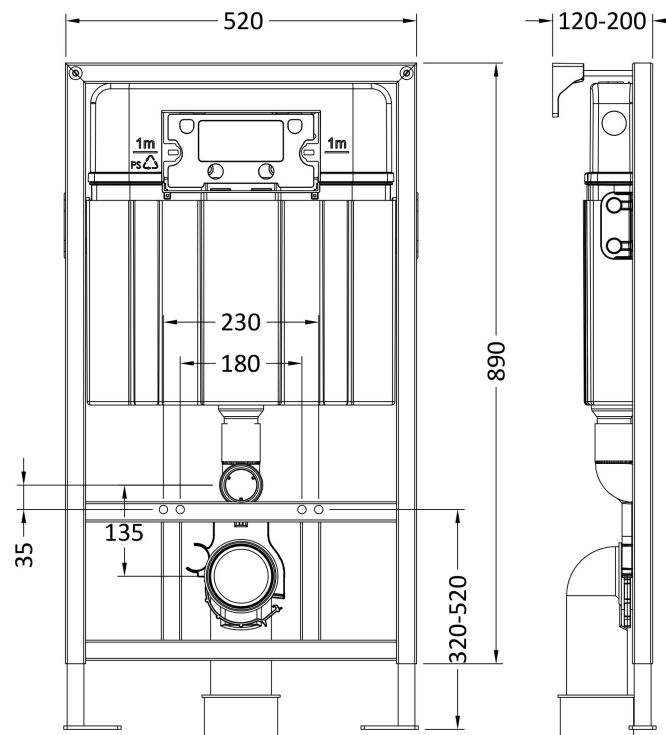

Packaging Dimensions

Height (mm):	290
Width (mm):	220
Depth (mm):	50
Gross Weight (kg):	0.5

Packaging Data

Box Colour:	Brown Cardboard Box
Box Qty:	1
Label Size:	100 x 50
Label Colour:	White Label
Label Qty:	2

Outer Box Dimensions (If Applicable)

Height (mm):	
Width (mm):	
Length (mm):	
Depth (mm):	
Gross Weight (kg):	0
Barcode:	5056211855262

Product Details

Country of Origin:	United Kingdom
Fitting Instruction:	No
CE & UKCA:	Yes
Product Material:	Ss
Heating Element Wattage:	Not Applicable
Colour/Finish:	Chrome
Product Diameter:	Not Applicable
Connection Size:	

Sales Code: XTY007A

Description: Mid Height Concealed Cistern Wall Frame

Product Dimensions

Length (mm):	
Width (mm):	520
Height (mm):	890
Depth (mm):	204
Nett Weight (kg):	11.36

Packaging Dimensions

Height (mm):	195
Width (mm):	510
Depth (mm):	850
Gross Weight (kg):	11.36

Packaging Data

Box Colour:	Brown Cardboard Box
Box Qty:	1
Label Size:	100 x 50
Label Colour:	White Label
Label Qty:	2

Outer Box Dimensions (If Applicable)

Height (mm):	
Width (mm):	
Length (mm):	
Depth (mm):	
Gross Weight (kg):	
Barcode:	5056678477311