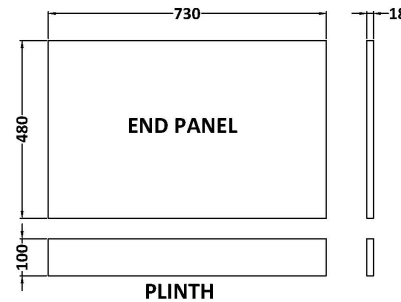

Sales Code: MPD2712

Description: 750mm Bath End Panel

### Product Dimensions

Height (mm):	560
Width (mm):	730
Depth (mm):	36
Nett Weight (kg):	8.6

### Packaging Dimensions

Height (mm):	30
Width (mm):	590
Depth (mm):	760
Gross Weight (kg):	8.9

### Outer Box Dimensions (If Applicable)

Height (mm):	
Width (mm):	
Depth (mm):	
Gross Weight (kg):	
Barcode:	5056678482704