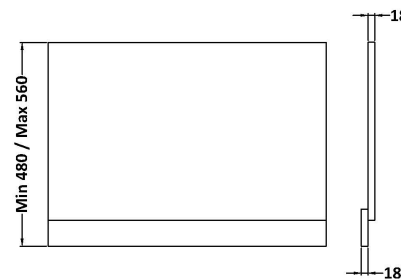

### Product Dimensions

Height (mm):	560
Width (mm):	730
Depth (mm):	36
Nett Weight (kg):	8.6

### Packaging Dimensions

Height (mm):	30
Width (mm):	590
Depth (mm):	760
Gross Weight (kg):	8.9

### Packaging Data

Box Colour:	Brown Cardboard Box
Box Qty:	1
Label Size:	100 x 50
Label Colour:	White Label
Label Qty:	1

### Outer Box Dimensions (If Applicable)

Height (mm):	
Width (mm):	
Depth (mm):	
Gross Weight (kg):	
Barcode:	5056678482704