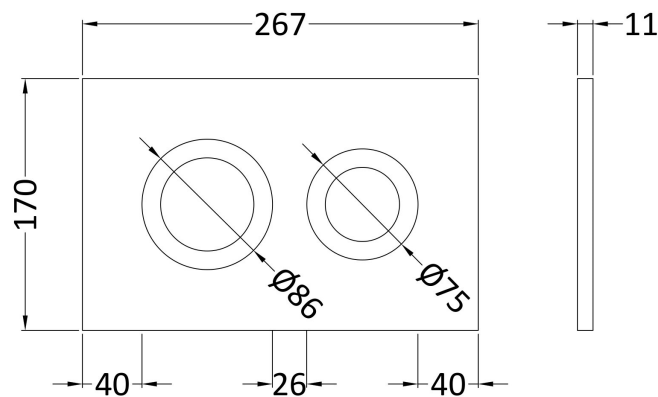

Sales Code: XTY107R

Description: Dual Flush Conc Cist Frame Round Plate

Packaging Details

Barcode: 5056678479148

Sales Code: XTY009PR1

Description: Round Dual Flush Push Button White

Product Dimensions

Length (mm):	
Width (mm):	267
Height (mm):	170
Depth (mm):	11
Nett Weight (kg):	0.5

Packaging Dimensions

Height (mm):	290
Width (mm):	220
Depth (mm):	50
Gross Weight (kg):	0.5

Packaging Data

Box Colour:	Brown Cardboard Box
Box Qty:	1
Label Size:	100 x 50
Label Colour:	White Label
Label Qty:	2

Outer Box Dimensions (If Applicable)

Height (mm):	
Width (mm):	
Length (mm):	
Depth (mm):	
Gross Weight (kg):	0
Barcode:	5056678435496

Product Details

Country of Origin:	China
Fitting Instruction:	No
CE & UKCA:	Yes
Product Material:	Ss
Heating Element Wattage:	Not Applicable
Colour/Finish:	White
Product Diameter:	Not Applicable
Connection Size:	

Sales Code: XTY007A

Description: Mid Height Concealed Cistern Wall Frame

Product Dimensions

Length (mm):	
Width (mm):	520
Height (mm):	890
Depth (mm):	204
Nett Weight (kg):	11.36

Packaging Dimensions

Height (mm):	195
Width (mm):	510
Depth (mm):	850
Gross Weight (kg):	11.36