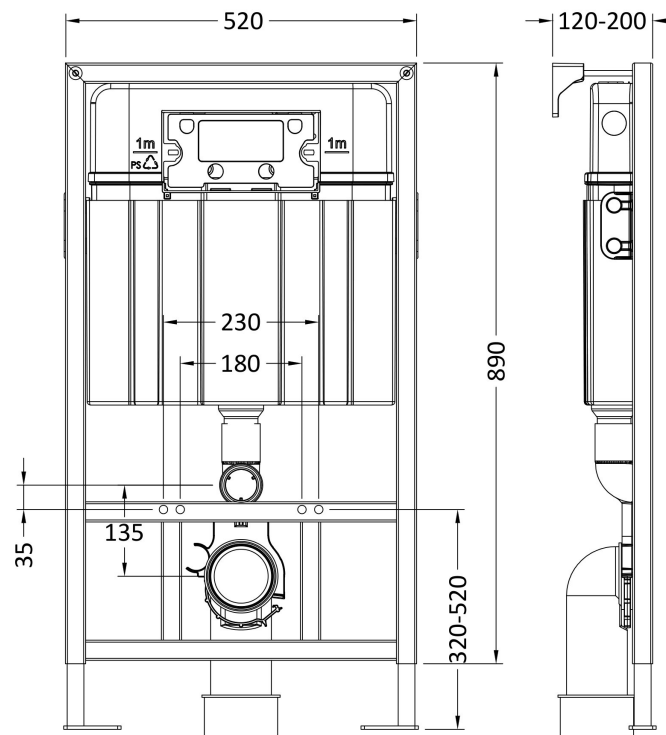

Packaging Dimensions

Height (mm):	290
Width (mm):	220
Depth (mm):	50
Gross Weight (kg):	0.5

Packaging Data

Box Colour:	Brown Cardboard Box
Box Qty:	1
Label Size:	100 x 50
Label Colour:	White Label
Label Qty:	2

Outer Box Dimensions (If Applicable)

Height (mm):	
Width (mm):	
Length (mm):	
Depth (mm):	
Gross Weight (kg):	0
Barcode:	5056678435496

Product Details

Country of Origin:	China
Fitting Instruction:	No
CE & UKCA:	Yes
Product Material:	Ss
Heating Element Wattage:	Not Applicable
Colour/Finish:	White
Product Diameter:	Not Applicable
Connection Size:	

Sales Code: XTY007A

Description: Mid Height Concealed Cistern Wall Frame

Product Dimensions

Length (mm):	
Width (mm):	520
Height (mm):	890
Depth (mm):	204
Nett Weight (kg):	11.36

Packaging Dimensions

Height (mm):	195
Width (mm):	510
Depth (mm):	850
Gross Weight (kg):	11.36

Packaging Data

Box Colour:	Brown Cardboard Box
Box Qty:	1
Label Size:	100 x 50
Label Colour:	White Label
Label Qty:	2

Outer Box Dimensions (If Applicable)

Height (mm):	
Width (mm):	
Length (mm):	
Depth (mm):	
Gross Weight (kg):	
Barcode:	5056678477311