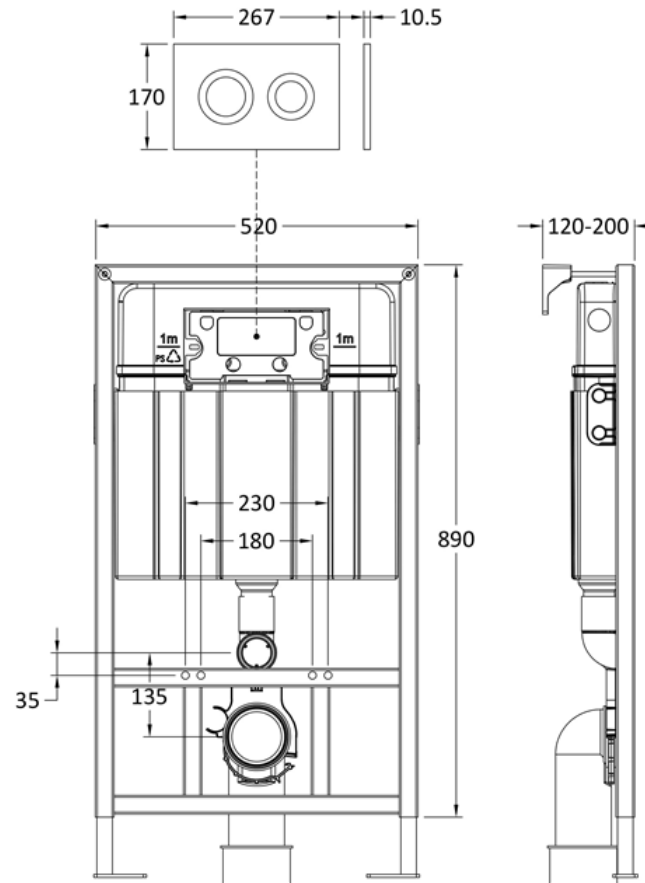

Sales Code: XTY107R

Description: Dual Flush Conc Cist Frame Round Plate

Packaging Details

Barcode: 5056678479148

Sales Code: XTY009PR1

Description: Round Dual Flush Push Button White

Product Dimensions

Length (mm):	
Width (mm):	267
Height (mm):	170
Depth (mm):	11
Nett Weight (kg):	0.5

Packaging Dimensions

Height (mm):	290
Width (mm):	220
Depth (mm):	50
Gross Weight (kg):	0.5

Packaging Data

Box Colour:	Brown Cardboard Box
Box Qty:	1
Label Size:	100 x 50
Label Colour:	White Label
Label Qty:	2

Outer Box Dimensions (If Applicable)

Height (mm):	
Width (mm):	
Length (mm):	
Depth (mm):	
Gross Weight (kg):	0
Barcode:	5056678435496

Product Details

Country of Origin:	China
Fitting Instruction:	No
CE & UKCA:	Yes
Product Material:	Ss
Heating Element Wattage:	Not Applicable
Colour/Finish:	White
Product Diameter:	Not Applicable
Connection Size:	

Sales Code: XTY007A

Description: Mid Height Concealed Cistern Wall Frame

Product Dimensions

Length (mm):	
Width (mm):	520
Height (mm):	890
Depth (mm):	204
Nett Weight (kg):	11.36

Packaging Dimensions

Height (mm):	195
Width (mm):	510
Depth (mm):	850
Gross Weight (kg):	11.36