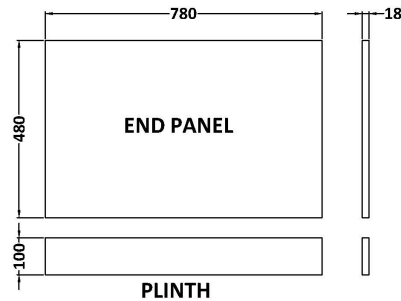

Sales Code: MPD2713

Description: 800mm Bath End Panel

Product Dimensions

Height (mm):	560
Width (mm):	780
Depth (mm):	36
Nett Weight (kg):	5.5

Packaging Dimensions

Height (mm):	30
Width (mm):	590
Depth (mm):	810
Gross Weight (kg):	5.58

Packaging Data

Box Colour:	Brown Cardboard Box
Box Qty:	1
Label Size:	100 x 50
Label Colour:	White Label
Label Qty:	1

Outer Box Dimensions (If Applicable)

Height (mm):	
Width (mm):	
Depth (mm):	
Gross Weight (kg):	
Barcode:	5056678482711

Product Details

Country of Origin:	United Kingdom
Fitting Instruction:	No
CE & UKCA:	N/A
FSC Certified Materials:	Yes
Colour:	Brown Casella Oak
Construction Method:	Screws Only
Construction Type:	Flat-Pack
Cabinet Finish:	MFC Textured Woodgrain
Fascia Finish:	MFC Textured Woodgrain
Cabinet Thickness (mm):	18
Fascia Thickness (mm):	18
Drawer Included:	Not Applicable
Drawer Type:	Not Applicable
No of Shelves:	Not Applicable
Hinge Type:	Not Applicable
Hinge Included:	Not Applicable
Adjustable Legs:	Not Applicable
Fixings Included:	Yes
Handle Style:	Not Applicable
Waste Shroud:	Not Applicable
Handle Included:	Not Applicable
Handle Type:	Not Applicable