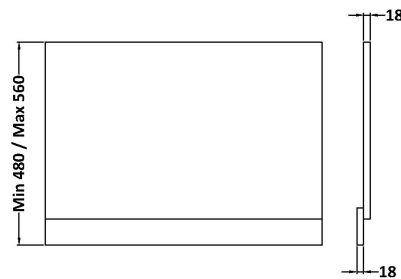

Sales Code: MPD2713

Description: 800mm Bath End Panel

Product Dimensions

Height (mm):	560
Width (mm):	780
Depth (mm):	36
Nett Weight (kg):	5.5

Packaging Dimensions

Height (mm):	30
Width (mm):	590
Depth (mm):	810
Gross Weight (kg):	5.58

Packaging Data

Box Colour:	Brown Cardboard Box
Box Qty:	1
Label Size:	100 x 50
Label Colour:	White Label
Label Qty:	1

Outer Box Dimensions (If Applicable)

Height (mm):	
Width (mm):	
Depth (mm):	
Gross Weight (kg):	
Barcode:	5056678482711

Product Details

Country of Origin:	United Kingdom
Fitting Instruction:	No
CE & UKCA:	N/A
FSC Certified Materials:	Yes
Colour:	Brown Casella Oak
Construction Method:	Screws Only
Construction Type:	Flat-Pack
Cabinet Finish:	MFC Textured Woodgrain
Fascia Finish:	MFC Textured Woodgrain
Cabinet Thickness (mm):	18
Fascia Thickness (mm):	18
Drawer Included:	Not Applicable
Drawer Type:	Not Applicable
No of Shelves:	Not Applicable
Hinge Type:	Not Applicable
Hinge Included:	Not Applicable
Adjustable Legs:	Not Applicable
Fixings Included:	Yes
Handle Style:	Not Applicable
Waste Shroud:	Not Applicable
Handle Included:	Not Applicable
Handle Type:	Not Applicable