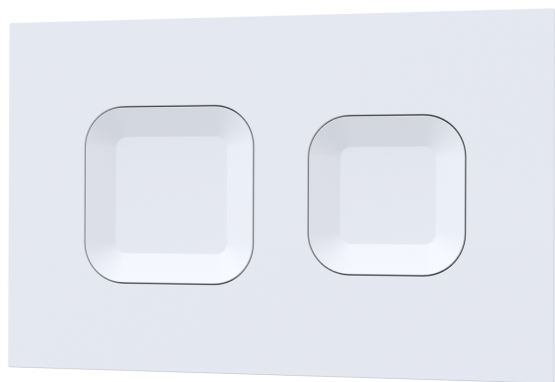

Sales Code: XTY107S

Description: Dual Flush Conc Cist Frame Square Plate

### Packaging Details

Barcode: 5056678479179

**Sales Code:** XTY009PS1

**Description:** Square Dual Flush Push Button White

**Product Dimensions**

Length (mm):	
Width (mm):	267
Height (mm):	170
Depth (mm):	11
Nett Weight (kg):	0.5

**Outer Box Dimensions (If Applicable)**

Height (mm):	
Width (mm):	
Length (mm):	
Depth (mm):	
Gross Weight (kg):	0
Barcode:	5056678435472

**Product Details**

Country of Origin:	China
Fitting Instruction:	No
CE & UKCA:	Yes
Product Material:	Ss
Heating Element Wattage:	Not Applicable
Colour/Finish:	White
Product Diameter:	Not Applicable
Connection Size:	

### Product Dimensions

Length (mm):	
Width (mm):	520
Height (mm):	890
Depth (mm):	204
Nett Weight (kg):	11.36