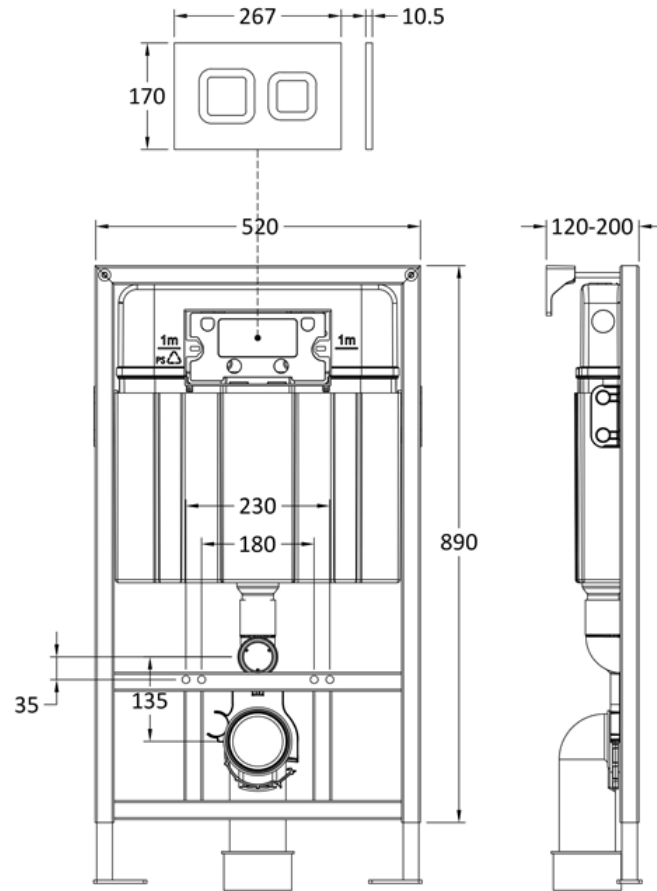

### Packaging Details

Barcode: 5056678479179

**Sales Code:** XTY009PS1

**Description:** Square Dual Flush Push Button White

**Product Dimensions**

Length (mm):	
Width (mm):	267
Height (mm):	170
Depth (mm):	11
Nett Weight (kg):	0.5

**Packaging Dimensions**

Height (mm):	290
Width (mm):	220
Depth (mm):	50
Gross Weight (kg):	0.5

**Packaging Data**

Box Colour:	Brown Cardboard Box
Box Qty:	1
Label Size:	100 x 50
Label Colour:	White Label
Label Qty:	2

### Product Dimensions

Length (mm):	
Width (mm):	520
Height (mm):	890
Depth (mm):	204
Nett Weight (kg):	11.36

### Packaging Dimensions

Height (mm):	195
Width (mm):	510
Depth (mm):	850
Gross Weight (kg):	11.36