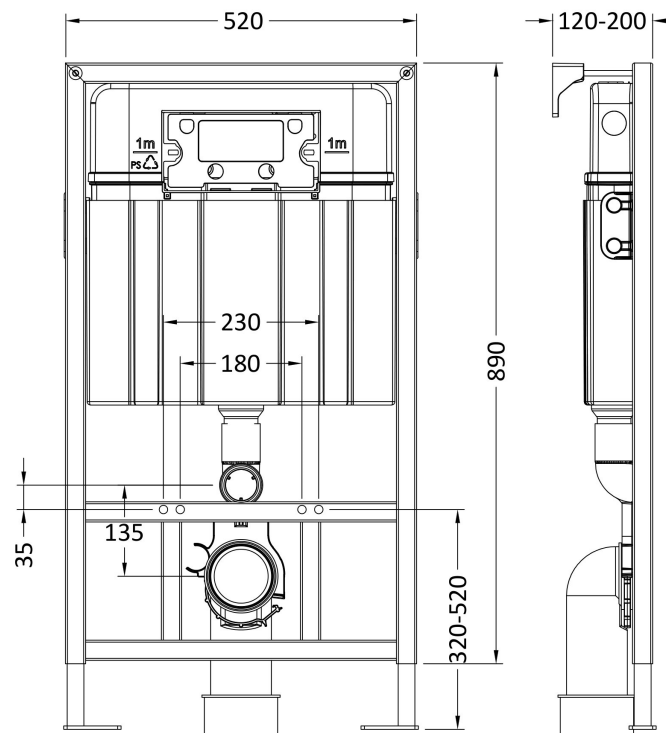

**Packaging Dimensions**

Height (mm):	290
Width (mm):	220
Depth (mm):	50
Gross Weight (kg):	0.5

**Packaging Data**

Box Colour:	Brown Cardboard Box
Box Qty:	1
Label Size:	100 x 50
Label Colour:	White Label
Label Qty:	2

**Outer Box Dimensions (If Applicable)**

Height (mm):	
Width (mm):	
Length (mm):	
Depth (mm):	
Gross Weight (kg):	0
Barcode:	5056678435472

**Product Details**

Country of Origin:	China
Fitting Instruction:	No
CE & UKCA:	Yes
Product Material:	Ss
Heating Element Wattage:	Not Applicable
Colour/Finish:	White
Product Diameter:	Not Applicable
Connection Size:	

### Product Dimensions

Length (mm):	
Width (mm):	520
Height (mm):	890
Depth (mm):	204
Nett Weight (kg):	11.36

### Packaging Dimensions

Height (mm):	195
Width (mm):	510
Depth (mm):	850
Gross Weight (kg):	11.36