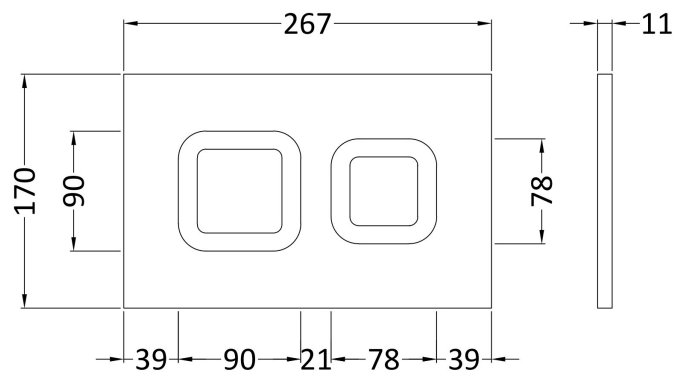

### Packaging Details

Barcode: 5056678479179

**Sales Code:** XTY009PS1

**Description:** Square Dual Flush Push Button White

**Product Dimensions**

Length (mm):	
Width (mm):	267
Height (mm):	170
Depth (mm):	11
Nett Weight (kg):	0.5

**Packaging Dimensions**

Height (mm):	290
Width (mm):	220
Depth (mm):	50
Gross Weight (kg):	0.5

**Packaging Data**

Box Colour:	Brown Cardboard Box
Box Qty:	1
Label Size:	100 x 50
Label Colour:	White Label
Label Qty:	2

**Outer Box Dimensions (If Applicable)**

Height (mm):	
Width (mm):	
Length (mm):	
Depth (mm):	
Gross Weight (kg):	0
Barcode:	5056678435472

**Product Details**

Country of Origin:	China
Fitting Instruction:	No
CE & UKCA:	Yes
Product Material:	Ss
Heating Element Wattage:	Not Applicable
Colour/Finish:	White
Product Diameter:	Not Applicable
Connection Size:	

### Product Dimensions

Length (mm):	
Width (mm):	520
Height (mm):	890
Depth (mm):	204
Nett Weight (kg):	11.36