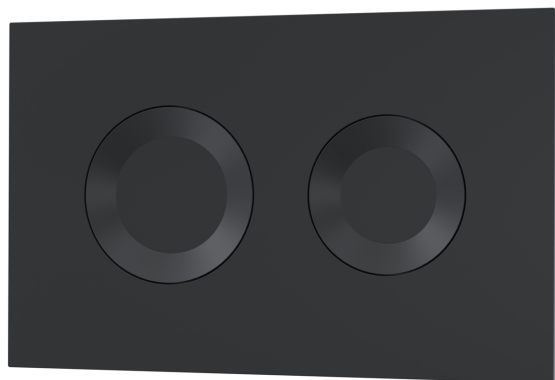

Sales Code: XTY407R

Description: Dual Flush Conc Cist Frame Round Plate

Packaging Details

Barcode: 5056678479155

Sales Code: XTY009PR4

Description: Round Dual Flush Push Button Black

Product Dimensions

Length (mm):	
Width (mm):	267
Height (mm):	170
Depth (mm):	11
Nett Weight (kg):	0.5

Packaging Dimensions

Height (mm):	290
Width (mm):	220
Depth (mm):	50
Gross Weight (kg):	0.5

Packaging Data

Box Colour:	Brown Cardboard Box
Box Qty:	1
Label Size:	100 x 50
Label Colour:	White Label
Label Qty:	2

Outer Box Dimensions (If Applicable)

Height (mm):	
Width (mm):	
Length (mm):	
Depth (mm):	
Gross Weight (kg):	0
Barcode:	5056678435502

Product Details

Country of Origin:	China
Fitting Instruction:	No
CE & UKCA:	Yes
Product Material:	Ss
Heating Element Wattage:	Not Applicable
Colour/Finish:	Black
Product Diameter:	Not Applicable
Connection Size:	

Sales Code: XTY007A

Description: Mid Height Concealed Cistern Wall Frame

Product Dimensions

Length (mm):	
Width (mm):	520
Height (mm):	890
Depth (mm):	204
Nett Weight (kg):	11.36

Packaging Dimensions

Height (mm):	195
Width (mm):	510
Depth (mm):	850
Gross Weight (kg):	11.36