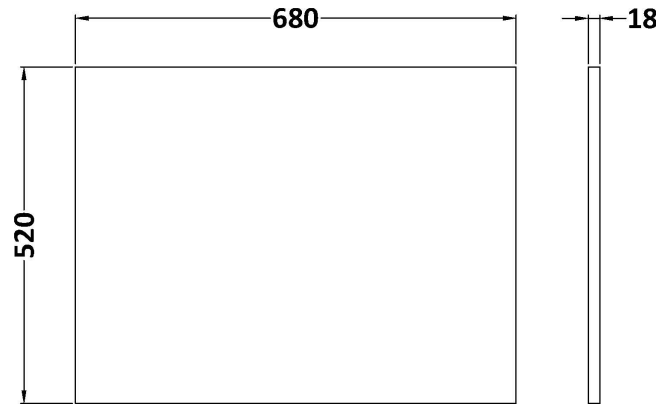

Sales Code: MPD2731

Description: Square Shower Bath End Panel

Product Dimensions

Height (mm):	520
Width (mm):	680
Depth (mm):	18
Nett Weight (kg):	4.4

Packaging Dimensions

Height (mm):	30
Width (mm):	540
Depth (mm):	700
Gross Weight (kg):	4.4

Packaging Data

Box Colour:	Brown Cardboard Box
Box Qty:	1
Label Size:	100 x 50
Label Colour:	White Label
Label Qty:	1

Outer Box Dimensions (If Applicable)

Height (mm):	
Width (mm):	
Depth (mm):	
Gross Weight (kg):	
Barcode:	5056678482735

Product Details

Country of Origin:	United Kingdom
Fitting Instruction:	No
CE & UKCA:	N/A
FSC Certified Materials:	Yes
Colour:	Brown Casella Oak
Construction Method:	Cam & Wood Dowel
Construction Type:	Flat-Pack
Cabinet Finish:	MFC Textured Woodgrain
Fascia Finish:	MFC Textured Woodgrain
Cabinet Thickness (mm):	18
Fascia Thickness (mm):	18
Drawer Included:	Not Applicable
Drawer Type:	Not Applicable
No of Shelves:	Not Applicable
Hinge Type:	Not Applicable
Hinge Included:	Not Applicable
Adjustable Legs:	Not Applicable
Fixings Included:	Yes
Handle Style:	Not Applicable
Waste Shroud:	Not Applicable
Handle Included:	Not Applicable
Handle Type:	Not Applicable