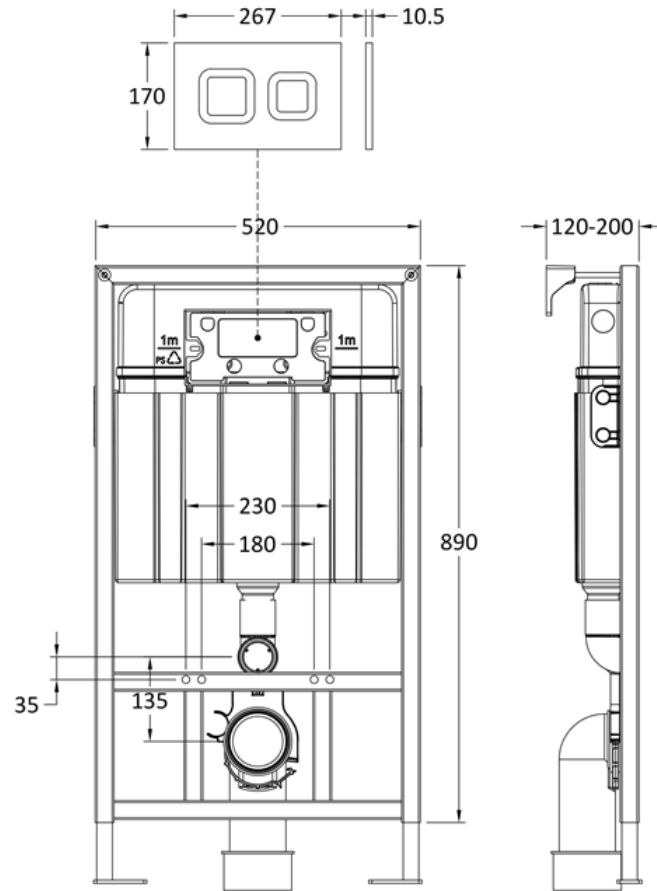

Sales Code: XTY407S

Description: Dual Flush Conc Cist Frame Square Plate

Packaging Details

Barcode: 5056678479186

Sales Code: XTY009PS4

Description: Square Dual Flush Push Button Black

Product Dimensions

Length (mm):	
Width (mm):	267
Height (mm):	170
Depth (mm):	11
Nett Weight (kg):	0.5

Packaging Dimensions

Height (mm):	290
Width (mm):	220
Depth (mm):	50
Gross Weight (kg):	0.5

Packaging Data

Box Colour:	Brown Cardboard Box
Box Qty:	1
Label Size:	100 x 50
Label Colour:	White Label
Label Qty:	2

Outer Box Dimensions (If Applicable)

Height (mm):	
Width (mm):	
Length (mm):	
Depth (mm):	
Gross Weight (kg):	0
Barcode:	5056678435489

Product Details

Country of Origin:	China
Fitting Instruction:	No
CE & UKCA:	Yes
Product Material:	Ss
Heating Element Wattage:	Not Applicable
Colour/Finish:	Black
Product Diameter:	Not Applicable
Connection Size:	

Sales Code: XTY007A

Description: Mid Height Concealed Cistern Wall Frame

Product Dimensions

Length (mm):	
Width (mm):	520
Height (mm):	890
Depth (mm):	204
Nett Weight (kg):	11.36

Packaging Dimensions

Height (mm):	195
Width (mm):	510
Depth (mm):	850
Gross Weight (kg):	11.36