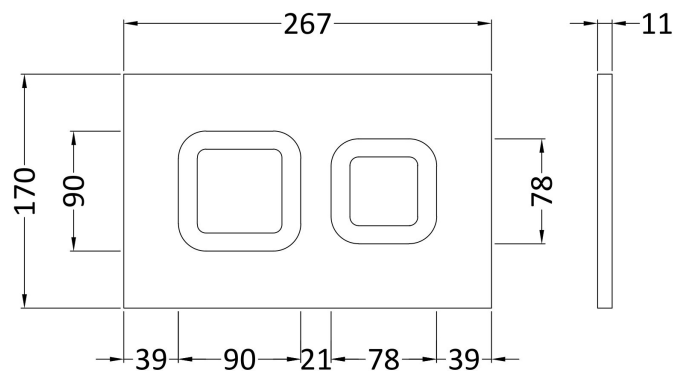

Sales Code: XTY407S

Description: Dual Flush Conc Cist Frame Square Plate

Packaging Details

Barcode: 5056678479186

Sales Code: XTY009PS4

Description: Square Dual Flush Push Button Black

Product Dimensions

Length (mm):	
Width (mm):	267
Height (mm):	170
Depth (mm):	11
Nett Weight (kg):	0.5

Packaging Dimensions

Height (mm):	290
Width (mm):	220
Depth (mm):	50
Gross Weight (kg):	0.5

Packaging Data

Box Colour:	Brown Cardboard Box
Box Qty:	1
Label Size:	100 x 50
Label Colour:	White Label
Label Qty:	2

Outer Box Dimensions (If Applicable)

Height (mm):	
Width (mm):	
Length (mm):	
Depth (mm):	
Gross Weight (kg):	0
Barcode:	5056678435489

Product Details

Country of Origin:	China
Fitting Instruction:	No
CE & UKCA:	Yes
Product Material:	Ss
Heating Element Wattage:	Not Applicable
Colour/Finish:	Black
Product Diameter:	Not Applicable
Connection Size:	

Sales Code: XTY007A

Description: Mid Height Concealed Cistern Wall Frame

Product Dimensions

Length (mm):	
Width (mm):	520
Height (mm):	890
Depth (mm):	204
Nett Weight (kg):	11.36

Packaging Dimensions

Height (mm):	195
Width (mm):	510
Depth (mm):	850
Gross Weight (kg):	11.36