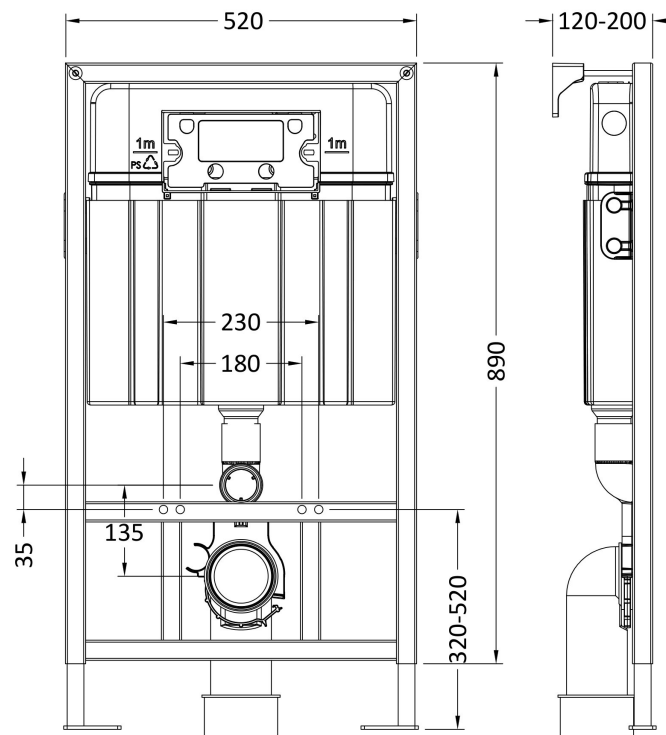

Packaging Dimensions

Height (mm):	290
Width (mm):	220
Depth (mm):	50
Gross Weight (kg):	0.5

Packaging Data

Box Colour:	Brown Cardboard Box
Box Qty:	1
Label Size:	100 x 50
Label Colour:	White Label
Label Qty:	2

Outer Box Dimensions (If Applicable)

Height (mm):	
Width (mm):	
Length (mm):	
Depth (mm):	
Gross Weight (kg):	0
Barcode:	5056678435489

Product Details

Country of Origin:	China
Fitting Instruction:	No
CE & UKCA:	Yes
Product Material:	Ss
Heating Element Wattage:	Not Applicable
Colour/Finish:	Black
Product Diameter:	Not Applicable
Connection Size:	

Sales Code: XTY007A

Description: Mid Height Concealed Cistern Wall Frame

Product Dimensions

Length (mm):	
Width (mm):	520
Height (mm):	890
Depth (mm):	204
Nett Weight (kg):	11.36

Packaging Dimensions

Height (mm):	195
Width (mm):	510
Depth (mm):	850
Gross Weight (kg):	11.36

Packaging Data

Box Colour:	Brown Cardboard Box
Box Qty:	1
Label Size:	100 x 50
Label Colour:	White Label
Label Qty:	2

Outer Box Dimensions (If Applicable)

Height (mm):	
Width (mm):	
Length (mm):	
Depth (mm):	
Gross Weight (kg):	
Barcode:	5056678477311