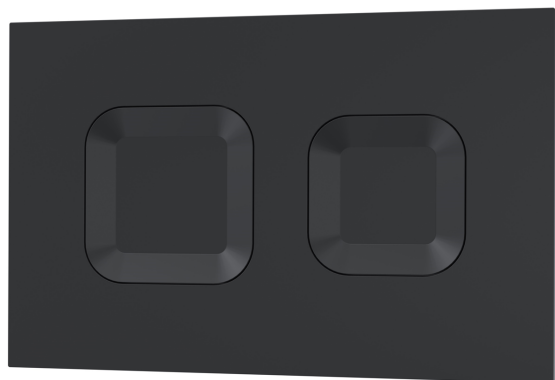

Sales Code: XTY407S

Description: Dual Flush Conc Cist Frame Square Plate

Packaging Details

Barcode: 5056678479186

Sales Code: XTY009PS4

Description: Square Dual Flush Push Button Black

Product Dimensions

Length (mm):	
Width (mm):	267
Height (mm):	170
Depth (mm):	11
Nett Weight (kg):	0.5

Packaging Dimensions

Height (mm):	290
Width (mm):	220
Depth (mm):	50
Gross Weight (kg):	0.5

Packaging Data

Box Colour:	Brown Cardboard Box
Box Qty:	1
Label Size:	100 x 50
Label Colour:	White Label
Label Qty:	2

Outer Box Dimensions (If Applicable)

Height (mm):	
Width (mm):	
Length (mm):	
Depth (mm):	
Gross Weight (kg):	0
Barcode:	5056678435489

Product Details

Country of Origin:	China
Fitting Instruction:	No
CE & UKCA:	Yes
Product Material:	Ss
Heating Element Wattage:	Not Applicable
Colour/Finish:	Black
Product Diameter:	Not Applicable
Connection Size:	

Sales Code: XTY007A

Description: Mid Height Concealed Cistern Wall Frame

Product Dimensions

Length (mm):	
Width (mm):	520
Height (mm):	890
Depth (mm):	204
Nett Weight (kg):	11.36

Packaging Dimensions

Height (mm):	195
Width (mm):	510
Depth (mm):	850
Gross Weight (kg):	11.36