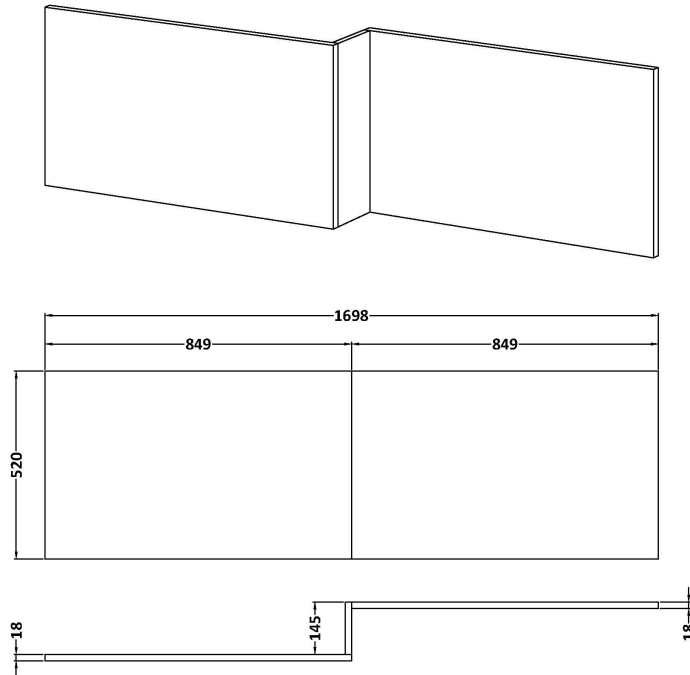

Sales Code: MPD2735

Description: Square Shower Bath Front Panel

Product Dimensions

Height (mm):	520
Width (mm):	1698
Depth (mm):	163
Nett Weight (kg):	11

Packaging Dimensions

Height (mm):	50
Width (mm):	540
Depth (mm):	1010
Gross Weight (kg):	12.5

Packaging Data

Box Colour:	Brown Cardboard Box
Box Qty:	1
Label Size:	100 x 50
Label Colour:	White Label
Label Qty:	1

Outer Box Dimensions (If Applicable)

Height (mm):	
Width (mm):	
Depth (mm):	
Gross Weight (kg):	
Barcode:	5056678482728

Product Details

Country of Origin:	United Kingdom
Fitting Instruction:	No
CE & UKCA:	N/A
FSC Certified Materials:	Yes
Colour:	Brown Casella Oak
Construction Method:	Cam & Wood Dowel
Construction Type:	Flat-Pack
Cabinet Finish:	MFC Textured Woodgrain
Fascia Finish:	MFC Textured Woodgrain
Cabinet Thickness (mm):	18
Fascia Thickness (mm):	18
Drawer Included:	Not Applicable
Drawer Type:	Not Applicable
No of Shelves:	Not Applicable
Hinge Type:	Not Applicable
Hinge Included:	Not Applicable
Adjustable Legs:	Not Applicable
Fixings Included:	Yes
Handle Style:	Not Applicable
Waste Shroud:	Not Applicable
Handle Included:	Not Applicable
Handle Type:	Not Applicable