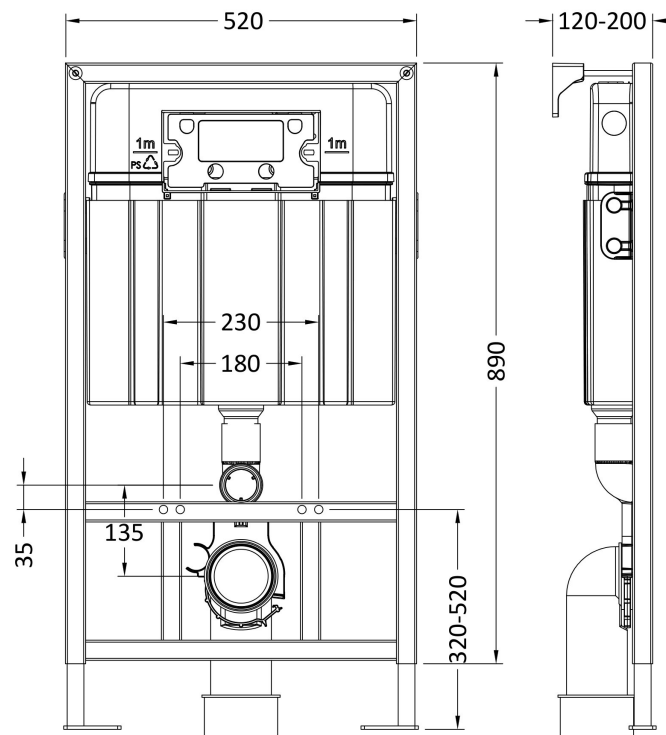

Packaging Dimensions

Height (mm):	290
Width (mm):	220
Depth (mm):	50
Gross Weight (kg):	0.5

Packaging Data

Box Colour:	Brown Cardboard Box
Box Qty:	1
Label Size:	100 x 50
Label Colour:	White Label
Label Qty:	2

Outer Box Dimensions (If Applicable)

Height (mm):	
Width (mm):	
Length (mm):	
Depth (mm):	
Gross Weight (kg):	0
Barcode:	5056678459713

Product Details

Country of Origin:	China
Fitting Instruction:	No
CE & UKCA:	Yes
Product Material:	Ss
Heating Element Wattage:	Not Applicable
Colour/Finish:	Brushed Brass
Product Diameter:	Not Applicable
Connection Size:	

Sales Code: XTY007A

Description: Mid Height Concealed Cistern Wall Frame

Product Dimensions

Length (mm):	
Width (mm):	520
Height (mm):	890
Depth (mm):	204
Nett Weight (kg):	11.36

Packaging Dimensions

Height (mm):	195
Width (mm):	510
Depth (mm):	850
Gross Weight (kg):	11.36

Packaging Data

Box Colour:	Brown Cardboard Box
Box Qty:	1
Label Size:	100 x 50
Label Colour:	White Label
Label Qty:	2

Outer Box Dimensions (If Applicable)

Height (mm):	
Width (mm):	
Length (mm):	
Depth (mm):	
Gross Weight (kg):	
Barcode:	5056678477311