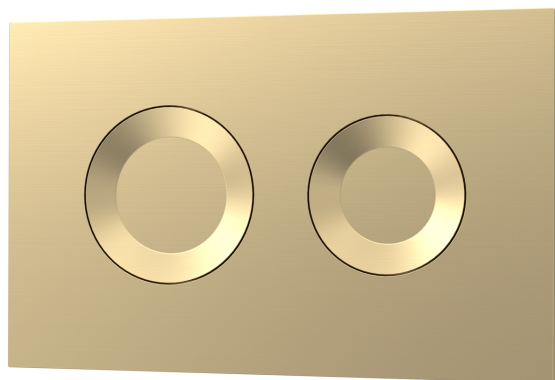

Sales Code: XTY807R

Description: Dual Flush Conc Cist Frame Round Plate

Packaging Details

Barcode: 5056678479162

Sales Code: XTY009PR8

Description: Round Dual Flush Push Button Brass

Product Dimensions

Length (mm):	
Width (mm):	267
Height (mm):	170
Depth (mm):	11
Nett Weight (kg):	0.5

Packaging Dimensions

Height (mm):	290
Width (mm):	220
Depth (mm):	50
Gross Weight (kg):	0.5

Packaging Data

Box Colour:	Brown Cardboard Box
Box Qty:	1
Label Size:	100 x 50
Label Colour:	White Label
Label Qty:	2

Outer Box Dimensions (If Applicable)

Height (mm):	
Width (mm):	
Length (mm):	
Depth (mm):	
Gross Weight (kg):	0
Barcode:	5056678459713

Product Details

Country of Origin:	China
Fitting Instruction:	No
CE & UKCA:	Yes
Product Material:	Ss
Heating Element Wattage:	Not Applicable
Colour/Finish:	Brushed Brass
Product Diameter:	Not Applicable
Connection Size:	

Sales Code: XTY007A

Description: Mid Height Concealed Cistern Wall Frame

Product Dimensions

Length (mm):	
Width (mm):	520
Height (mm):	890
Depth (mm):	204
Nett Weight (kg):	11.36

Packaging Dimensions

Height (mm):	195
Width (mm):	510
Depth (mm):	850
Gross Weight (kg):	11.36