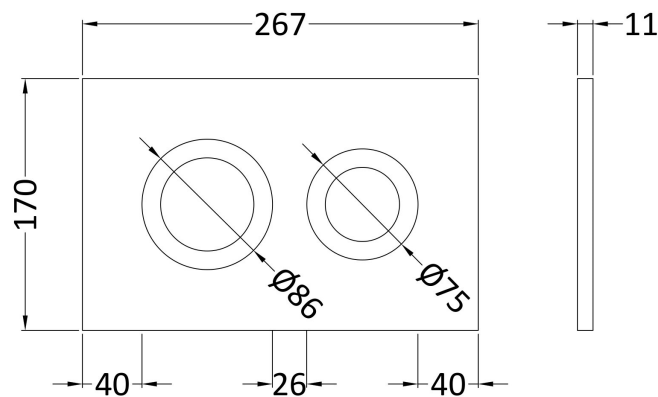

Sales Code: XTY807R

Description: Dual Flush Conc Cist Frame Round Plate

Packaging Details

Barcode: 5056678479162

Sales Code: XTY009PR8

Description: Round Dual Flush Push Button Brass

Product Dimensions

Length (mm):	
Width (mm):	267
Height (mm):	170
Depth (mm):	11
Nett Weight (kg):	0.5

Packaging Dimensions

Height (mm):	290
Width (mm):	220
Depth (mm):	50
Gross Weight (kg):	0.5

Packaging Data

Box Colour:	Brown Cardboard Box
Box Qty:	1
Label Size:	100 x 50
Label Colour:	White Label
Label Qty:	2

Outer Box Dimensions (If Applicable)

Height (mm):	
Width (mm):	
Length (mm):	
Depth (mm):	
Gross Weight (kg):	0
Barcode:	5056678459713

Product Details

Country of Origin:	China
Fitting Instruction:	No
CE & UKCA:	Yes
Product Material:	Ss
Heating Element Wattage:	Not Applicable
Colour/Finish:	Brushed Brass
Product Diameter:	Not Applicable
Connection Size:	

Sales Code: XTY007A

Description: Mid Height Concealed Cistern Wall Frame

Product Dimensions

Length (mm):	
Width (mm):	520
Height (mm):	890
Depth (mm):	204
Nett Weight (kg):	11.36

Packaging Dimensions

Height (mm):	195
Width (mm):	510
Depth (mm):	850
Gross Weight (kg):	11.36