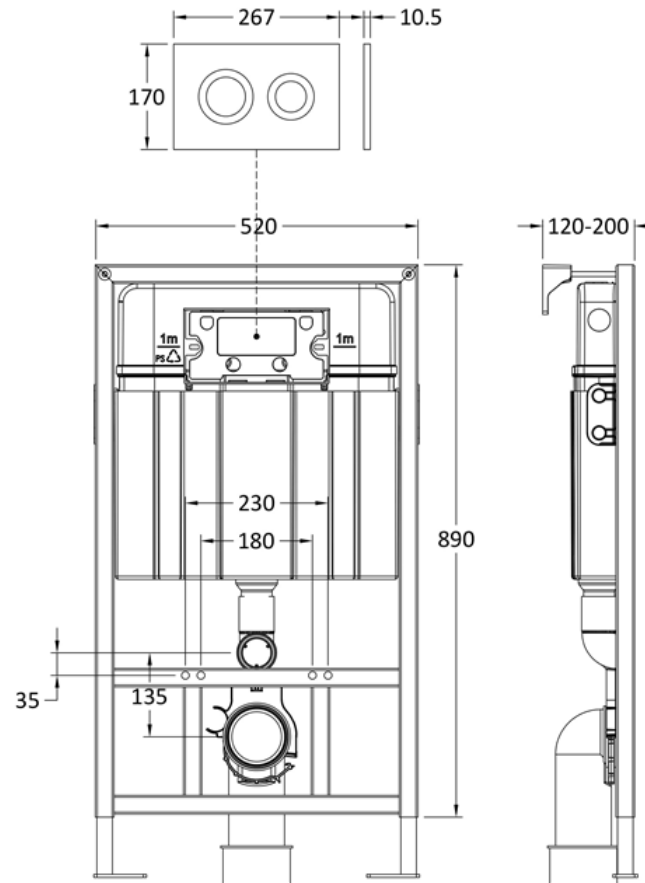

Sales Code: XTY807R

Description: Dual Flush Conc Cist Frame Round Plate

Packaging Details

Barcode: 5056678479162

Sales Code: XTY009PR8

Description: Round Dual Flush Push Button Brass

Product Dimensions

Length (mm):	
Width (mm):	267
Height (mm):	170
Depth (mm):	11
Nett Weight (kg):	0.5

Packaging Dimensions

Height (mm):	290
Width (mm):	220
Depth (mm):	50
Gross Weight (kg):	0.5

Packaging Data

Box Colour:	Brown Cardboard Box
Box Qty:	1
Label Size:	100 x 50
Label Colour:	White Label
Label Qty:	2

Outer Box Dimensions (If Applicable)

Height (mm):	
Width (mm):	
Length (mm):	
Depth (mm):	
Gross Weight (kg):	0
Barcode:	5056678459713

Product Details

Country of Origin:	China
Fitting Instruction:	No
CE & UKCA:	Yes
Product Material:	Ss
Heating Element Wattage:	Not Applicable
Colour/Finish:	Brushed Brass
Product Diameter:	Not Applicable
Connection Size:	

Sales Code: XTY007A

Description: Mid Height Concealed Cistern Wall Frame

Product Dimensions

Length (mm):	
Width (mm):	520
Height (mm):	890
Depth (mm):	204
Nett Weight (kg):	11.36

Packaging Dimensions

Height (mm):	195
Width (mm):	510
Depth (mm):	850
Gross Weight (kg):	11.36