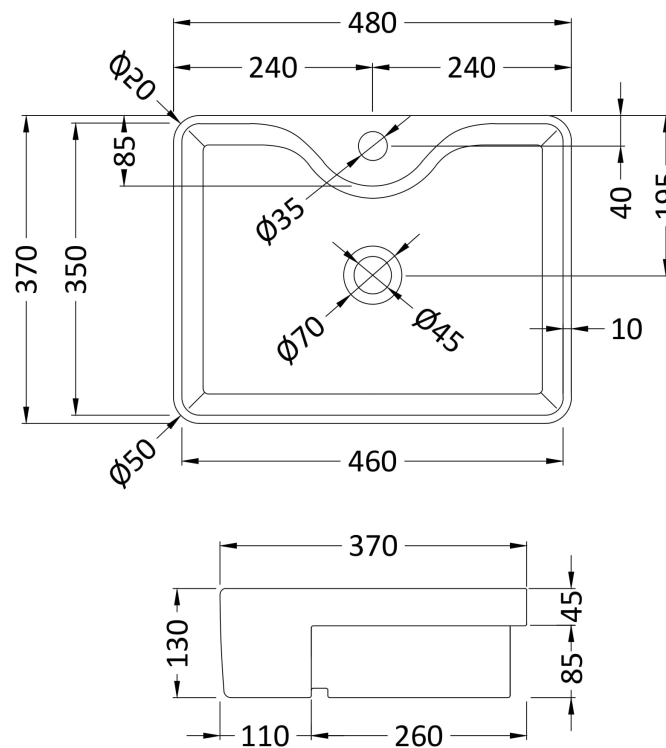

Sales Code: NBV174

Description: Rect Semi Recess Basin W480xd370xh130

### Product Dimensions

Height (mm):	130
Width (mm):	480
Depth (mm):	370
Nett Weight (kg):	10.5

### Packaging Dimensions

Height (mm):	145
Width (mm):	495
Depth (mm):	390
Gross Weight (kg):	11

### Outer Box Dimensions (If Applicable)

Height (mm):	
Width (mm):	
Depth (mm):	
Gross Weight (kg):	
Barcode:	5056211851608