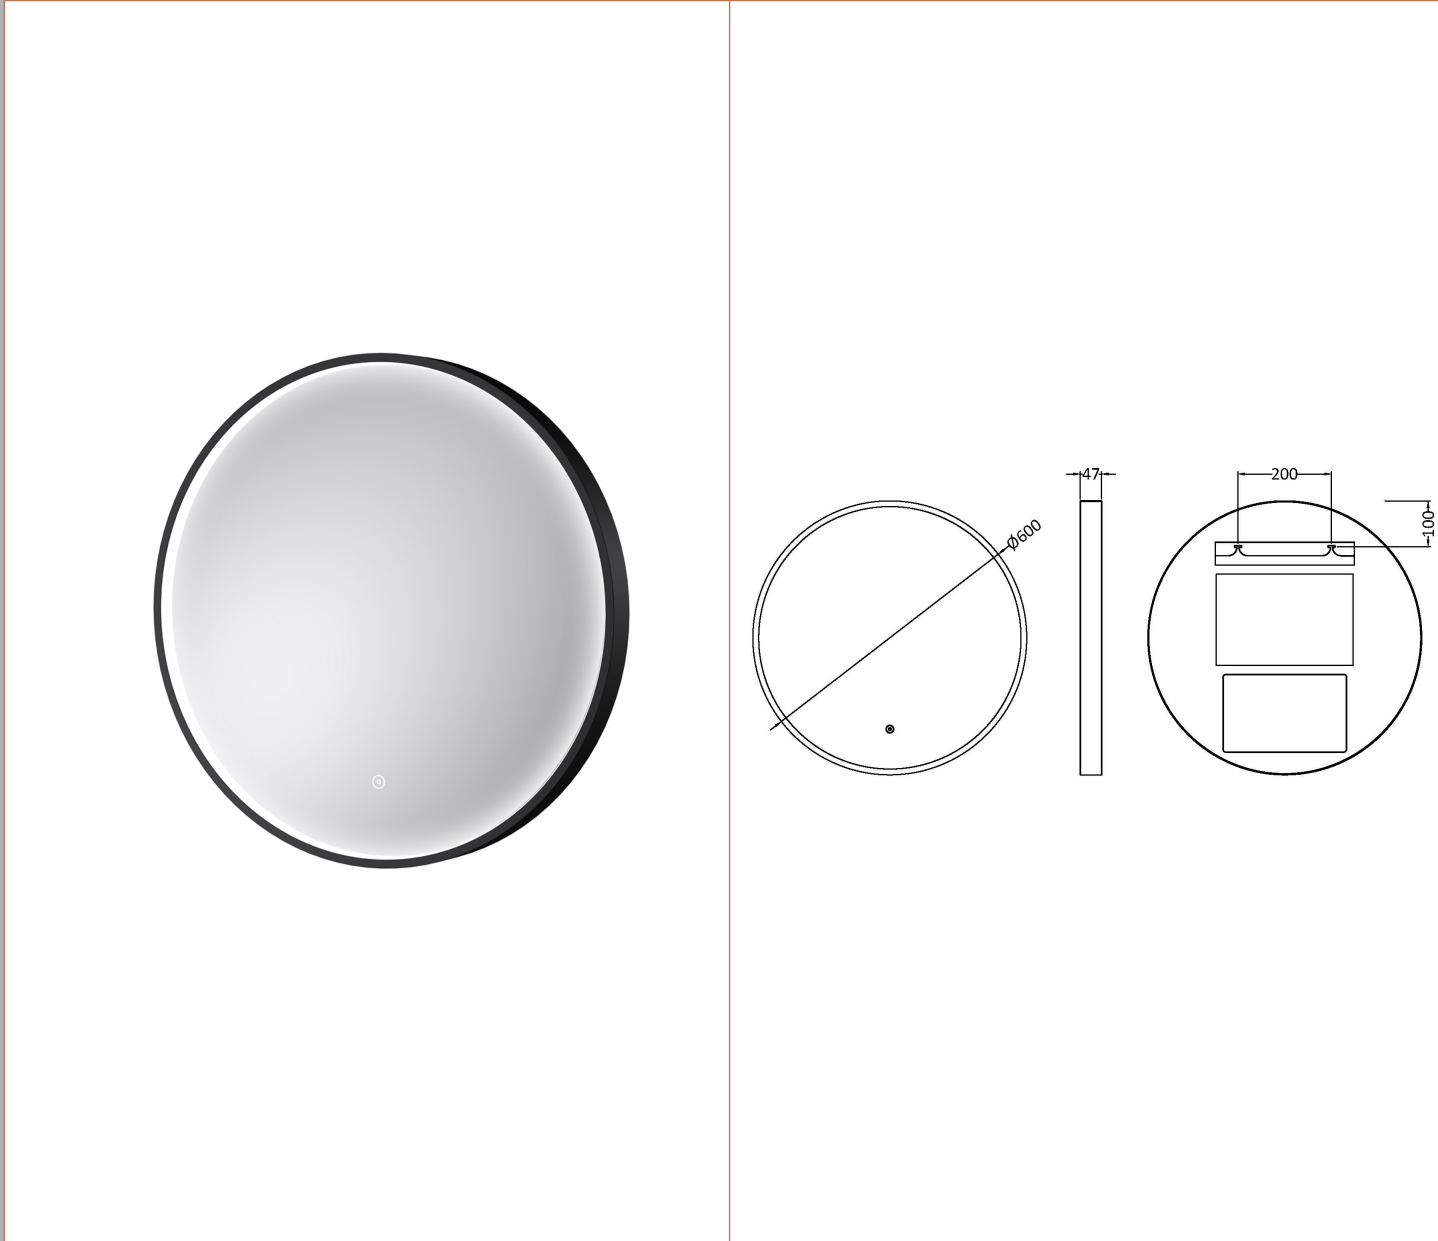

Sales Code: LQ741

Description: Led Mirror 600mm Diameter

Product Dimensions

Height (mm):	600
Width (mm):	600
Depth (mm):	47
Nett Weight (kg):	6.5

Packaging Dimensions

Height (mm):	105
Width (mm):	700
Depth (mm):	700
Gross Weight (kg):	7

Packaging Data

Box Colour:	Brown Cardboard Box - Printed
Box Qty:	1
Label Size:	x
Label Colour:	
Label Qty:	

Outer Box Dimensions (If Applicable)

Height (mm):	
Width (mm):	
Depth (mm):	
Gross Weight (kg):	
Barcode:	5056678477854

Product Details

Country of Origin:	China		
Fitting Instruction:	No		
Certification: CE & UKCA:	FSC: No	WEEE: Yes	RoHS: Yes
EMC: Yes	LYD: Yes	ECOMP:	ECIRC:
Product Material:	Aluminium		
Colour/Finish:	Black		
No of Shelves:	0		
Fixings Included:	Yes		
Light Power Source:	Mains Supply		
No of Lights:	2		
Bulb Type:	Led 6000K		
Voltage:	12		
Operation Method:	Touch Sensor		
Bulb Watt:	21		
Product Features:	Demister		
Illuminated:	Yes		