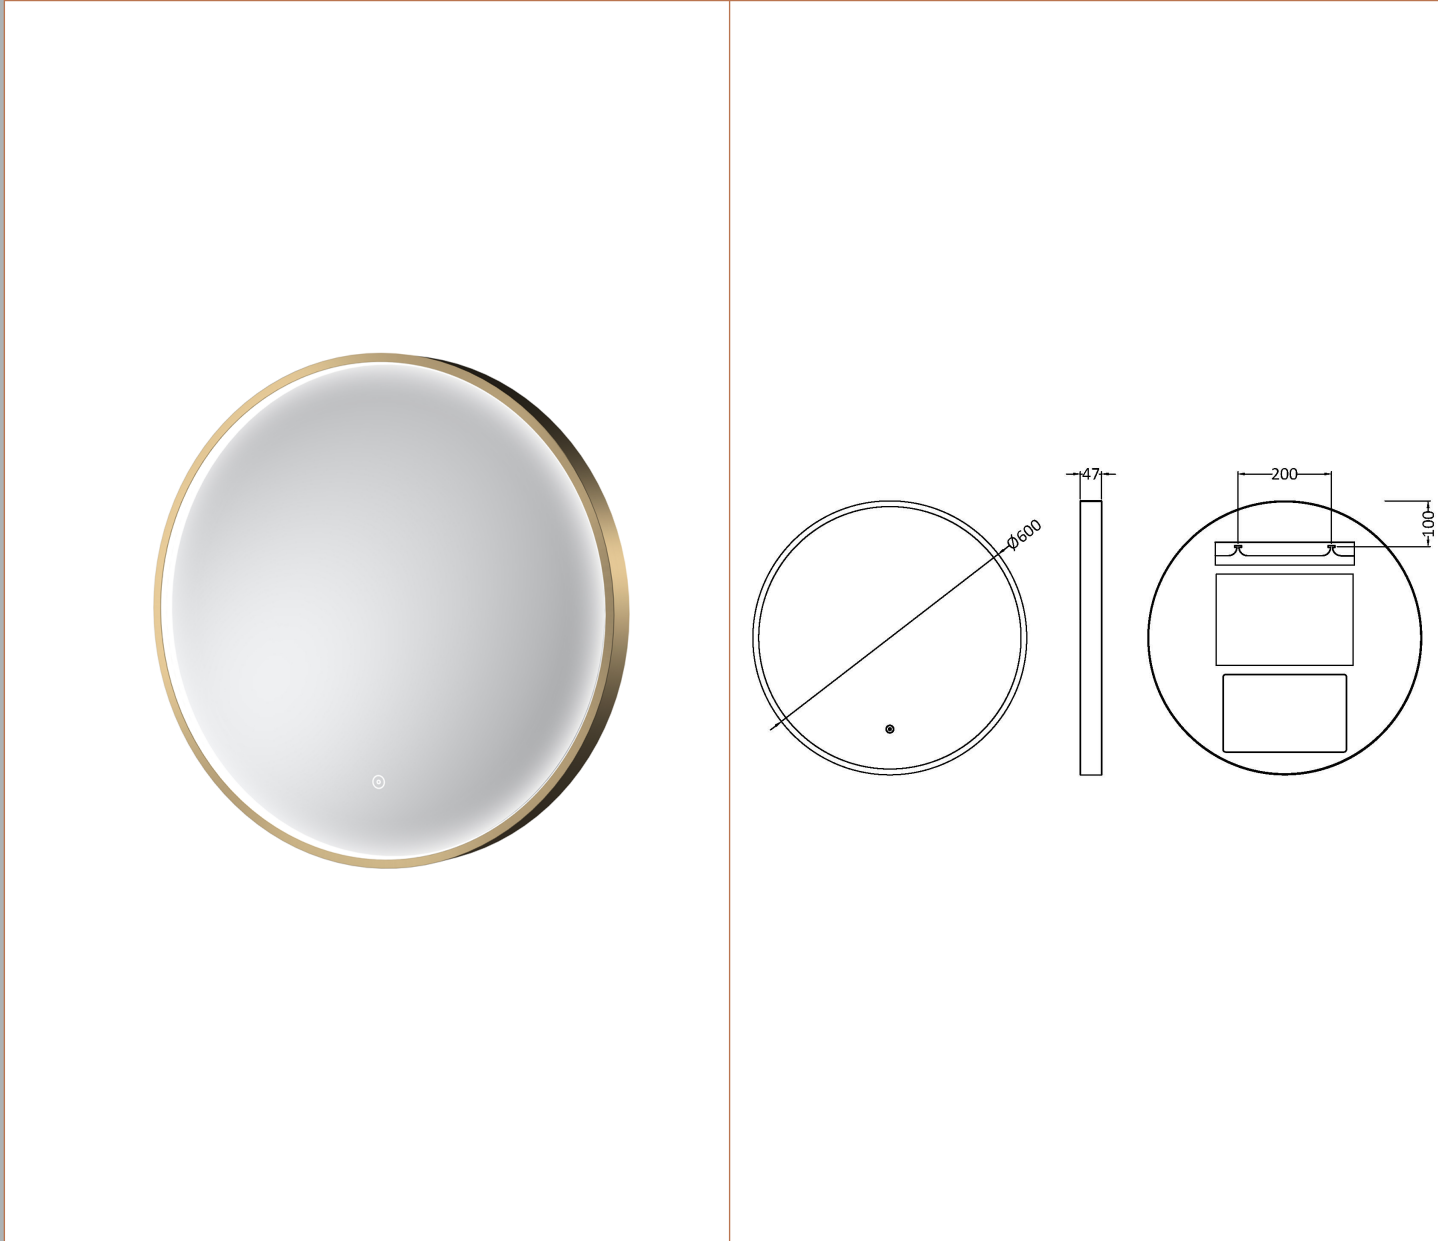

Sales Code: LQ742

Description: Led Mirror 600mm Diameter

Product Dimensions

Height (mm):	600
Width (mm):	600
Depth (mm):	47
Nett Weight (kg):	6.5

Packaging Dimensions

Height (mm):	105
Width (mm):	700
Depth (mm):	700
Gross Weight (kg):	7

Packaging Data

Box Colour:	Brown Cardboard Box - Printed
Box Qty:	1
Label Size:	x
Label Colour:	
Label Qty:	

Outer Box Dimensions (If Applicable)

Height (mm):	
Width (mm):	
Depth (mm):	
Gross Weight (kg):	
Barcode:	5056678477861

Product Details

Country of Origin:	China		
Fitting Instruction:	No		
Certification: CE & UKCA:	FSC: No	WEEE: Yes	RoHS: Yes
EMC: Yes	LYD: Yes	ECOMP:	ECIRC:
Product Material:	Aluminium		
Colour/Finish:	Brushed Brass		
No of Shelves:	0		
Fixings Included:	Yes		
Light Power Source:	Mains Supply		
No of Lights:	2		
Bulb Type:	Led 6000K		
Voltage:	12		
Operation Method:	Touch Sensor		
Bulb Watt:	21		
Product Features:	Demister		
Illuminated:	Yes		