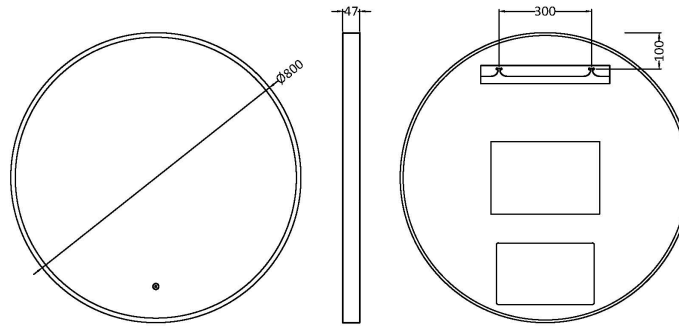

Sales Code: LQ751

Description: Led Mirror 800mm Diameter

Product Dimensions

Height (mm):	800
Width (mm):	800
Depth (mm):	47
Nett Weight (kg):	6.5

Packaging Dimensions

Height (mm):	105
Width (mm):	900
Depth (mm):	900
Gross Weight (kg):	7

Packaging Data

Box Colour:	Brown Cardboard Box - Printed
Box Qty:	1
Label Size:	x
Label Colour:	
Label Qty:	

Outer Box Dimensions (If Applicable)

Height (mm):	
Width (mm):	
Depth (mm):	
Gross Weight (kg):	
Barcode:	5056678477885

Product Details

Country of Origin:	China
Fitting Instruction:	No
Certification: CE & UKCA:	FSC: No WEEE: Yes RoHS: Yes
EMC: Yes	LYD: Yes ECOMP: ECIRC:
Product Material:	Aluminium
Colour/Finish:	Black
No of Shelves:	0
Fixings Included:	Yes
Light Power Source:	Mains Supply
No of Lights:	2
Bulb Type:	Led 6000K
Voltage:	12
Operation Method:	Touch Sensor
Bulb Watt:	21
Product Features:	Demister
Illuminated:	Yes