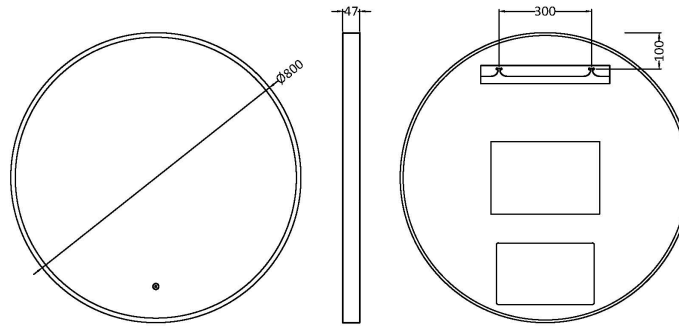

Sales Code: LQ753

Description: Led Mirror 800mm Diameter

Product Dimensions

Height (mm):	800
Width (mm):	800
Depth (mm):	47
Nett Weight (kg):	6.5

Packaging Dimensions

Height (mm):	105
Width (mm):	900
Depth (mm):	900
Gross Weight (kg):	7

Packaging Data

Box Colour:	Brown Cardboard Box - Printed
Box Qty:	1
Label Size:	x
Label Colour:	
Label Qty:	

Outer Box Dimensions (If Applicable)

Height (mm):	
Width (mm):	
Depth (mm):	
Gross Weight (kg):	
Barcode:	5056678477878

Product Details

Country of Origin:	China		
Fitting Instruction:	No		
Certification: CE & UKCA:	FSC: No	WEEE: Yes	RoHS: Yes
EMC: Yes	LYD: Yes	ECOMP:	ECIRC:
Product Material:	Aluminium		
Colour/Finish:	Chrome		
No of Shelves:	0		
Fixings Included:	Yes		
Light Power Source:	Mains Supply		
No of Lights:	2		
Bulb Type:	Led 6000K		
Voltage:	12		
Operation Method:	Touch Sensor		
Bulb Watt:	21		
Product Features:	Demister		
Illuminated:	Yes		