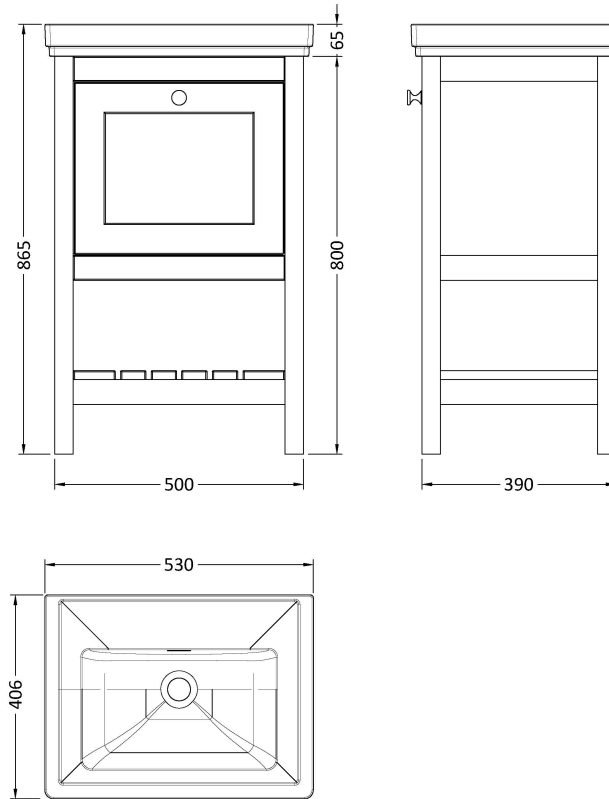

Sales Code: BEX223H

Description: 500 F/S Drawer & Classic Basin 0Th

Packaging Details

Barcode: 5056678432556

Sales Code: BEX223N

Description: 500 F/S Single Drawer Unit

Product Dimensions

Height (mm):	800
Width (mm):	695
Depth (mm):	450
Nett Weight (kg):	17.5

Packaging Dimensions

Height (mm):	820
Width (mm):	520
Depth (mm):	410
Gross Weight (kg):	18

Packaging Data

Box Colour:	Brown Cardboard Box
Box Qty:	1
Label Size:	150 x 100
Label Colour:	White Label
Label Qty:	2

Outer Box Dimensions (If Applicable)

Height (mm):	
Width (mm):	
Depth (mm):	
Gross Weight (kg):	
Barcode:	5056678497654

Product Details

Country of Origin:	Ireland
Fitting Instruction:	No
CE & UKCA:	
FSC Certified Materials:	Yes
Colour:	Cool Grey
Construction Method:	Cam & Wood Dowel
Construction Type:	Rigid
Cabinet Finish:	MFC Smooth Matt
Fascia Finish:	MFC Smooth Matt
Cabinet Thickness (mm):	18
Fascia Thickness (mm):	18
Drawer Included:	Yes
Drawer Type:	80mm High Metal S/C Inc Galler
No of Shelves:	1
Hinge Type:	Not Applicable
Hinge Included:	No
Adjustable Legs:	Not Applicable
Fixings Included:	Not Required
Handle Style:	Traditional
Waste Shroud:	Yes
Handle Included:	Yes
Handle Type:	Knob

Sales Code: CBM512

Description: 500 Classique Basin 0Th

Product Dimensions

Height (mm):	187
Width (mm):	531
Depth (mm):	406
Nett Weight (kg):	13.5

Packaging Dimensions

Height (mm):	430
Width (mm):	550
Depth (mm):	220
Gross Weight (kg):	13.5