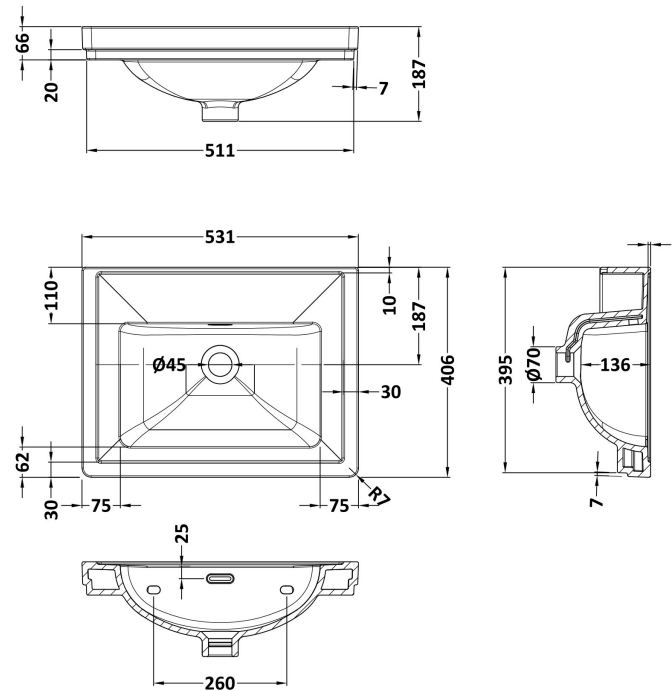

Packaging Dimensions

Height (mm):	820
Width (mm):	520
Depth (mm):	410
Gross Weight (kg):	18

Packaging Data

Box Colour:	Brown Cardboard Box
Box Qty:	1
Label Size:	150 x 100
Label Colour:	White Label
Label Qty:	2

Outer Box Dimensions (If Applicable)

Height (mm):	
Width (mm):	
Depth (mm):	
Gross Weight (kg):	
Barcode:	5056678497654

Product Details

Country of Origin:	Ireland
Fitting Instruction:	No
CE & UKCA:	
FSC Certified Materials:	Yes
Colour:	Cool Grey
Construction Method:	Cam & Wood Dowel
Construction Type:	Rigid
Cabinet Finish:	MFC Smooth Matt
Fascia Finish:	MFC Smooth Matt
Cabinet Thickness (mm):	18
Fascia Thickness (mm):	18
Drawer Included:	Yes
Drawer Type:	80mm High Metal S/C Inc Galler
No of Shelves:	1
Hinge Type:	Not Applicable
Hinge Included:	No
Adjustable Legs:	Not Applicable
Fixings Included:	Not Required
Handle Style:	Traditional
Waste Shroud:	Yes
Handle Included:	Yes
Handle Type:	Knob

Sales Code: CBM512

Description: 500 Classique Basin 0Th

Product Dimensions

Height (mm):	187
Width (mm):	531
Depth (mm):	406
Nett Weight (kg):	13.5

Packaging Dimensions

Height (mm):	430
Width (mm):	550
Depth (mm):	220
Gross Weight (kg):	13.5

Packaging Data

Box Colour:	Brown Cardboard Box - Printed
Box Qty:	1
Label Size:	100 x 50
Label Colour:	White Label
Label Qty:	2

Outer Box Dimensions (If Applicable)

Height (mm):	
Width (mm):	
Depth (mm):	
Gross Weight (kg):	
Barcode:	5056678431184