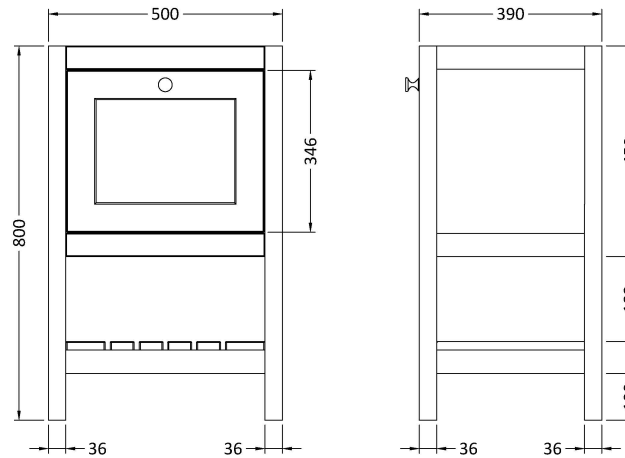

Sales Code: BEX223H

Description: 500 F/S Drawer & Classic Basin 0Th

Packaging Details

Barcode: 5056678432556

Sales Code: BEX223N

Description: 500 F/S Single Drawer Unit

Product Dimensions

Height (mm):	800
Width (mm):	695
Depth (mm):	450
Nett Weight (kg):	17.5

Packaging Dimensions

Height (mm):	820
Width (mm):	520
Depth (mm):	410
Gross Weight (kg):	18

Packaging Data

Box Colour:	Brown Cardboard Box
Box Qty:	1
Label Size:	150 x 100
Label Colour:	White Label
Label Qty:	2

Outer Box Dimensions (If Applicable)

Height (mm):	
Width (mm):	
Depth (mm):	
Gross Weight (kg):	
Barcode:	5056678497654

Product Details

Country of Origin:	Ireland
Fitting Instruction:	No
CE & UKCA:	
FSC Certified Materials:	Yes
Colour:	Cool Grey
Construction Method:	Cam & Wood Dowel
Construction Type:	Rigid
Cabinet Finish:	MFC Smooth Matt
Fascia Finish:	MFC Smooth Matt
Cabinet Thickness (mm):	18
Fascia Thickness (mm):	18
Drawer Included:	Yes
Drawer Type:	80mm High Metal S/C Inc Galler
No of Shelves:	1
Hinge Type:	Not Applicable
Hinge Included:	No
Adjustable Legs:	Not Applicable
Fixings Included:	Not Required
Handle Style:	Traditional
Waste Shroud:	Yes
Handle Included:	Yes
Handle Type:	Knob

Sales Code: CBM512

Description: 500 Classique Basin 0Th

Product Dimensions

Height (mm):	187
Width (mm):	531
Depth (mm):	406
Nett Weight (kg):	13.5

Packaging Dimensions

Height (mm):	430
Width (mm):	550
Depth (mm):	220
Gross Weight (kg):	13.5