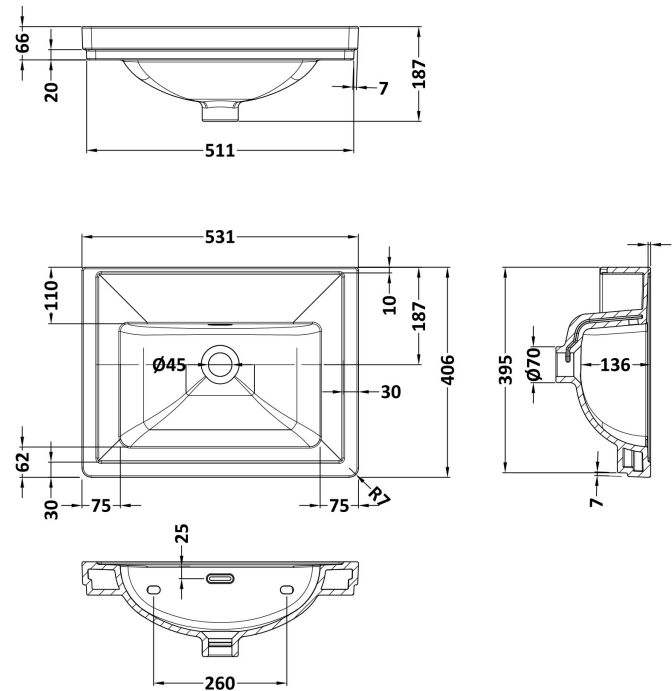

### Product Dimensions

Height (mm):	800
Width (mm):	695
Depth (mm):	450
Nett Weight (kg):	17.5

### Packaging Dimensions

Height (mm):	820
Width (mm):	520
Depth (mm):	410
Gross Weight (kg):	18

### Outer Box Dimensions (If Applicable)

Height (mm):	
Width (mm):	
Depth (mm):	
Gross Weight (kg):	
Barcode:	5056678497715

Sales Code: CBM512

Description: 500 Classique Basin 0Th

**Product Dimensions**

Height (mm):	187
Width (mm):	531
Depth (mm):	406
Nett Weight (kg):	13.5

**Packaging Dimensions**

Height (mm):	430
Width (mm):	550
Depth (mm):	220
Gross Weight (kg):	13.5