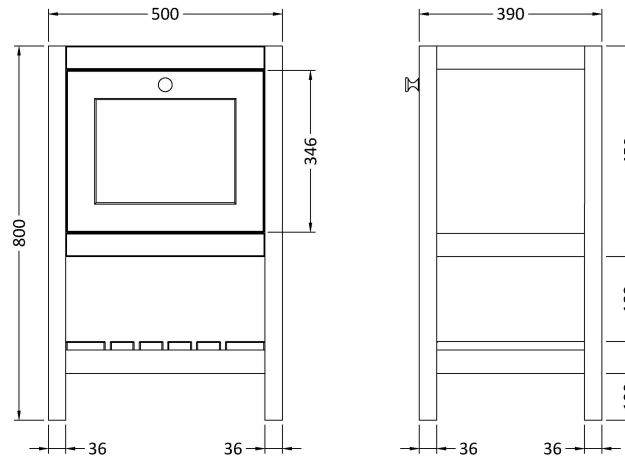

### Product Dimensions

Height (mm):	800
Width (mm):	695
Depth (mm):	450
Nett Weight (kg):	17.5

### Packaging Dimensions

Height (mm):	820
Width (mm):	520
Depth (mm):	410
Gross Weight (kg):	18

### Outer Box Dimensions (If Applicable)

Height (mm):	
Width (mm):	
Depth (mm):	
Gross Weight (kg):	
Barcode:	5056678497715

Sales Code: CBM512

Description: 500 Classique Basin 0Th

**Product Dimensions**

Height (mm):	187
Width (mm):	531
Depth (mm):	406
Nett Weight (kg):	13.5

**Packaging Dimensions**

Height (mm):	430
Width (mm):	550
Depth (mm):	220
Gross Weight (kg):	13.5