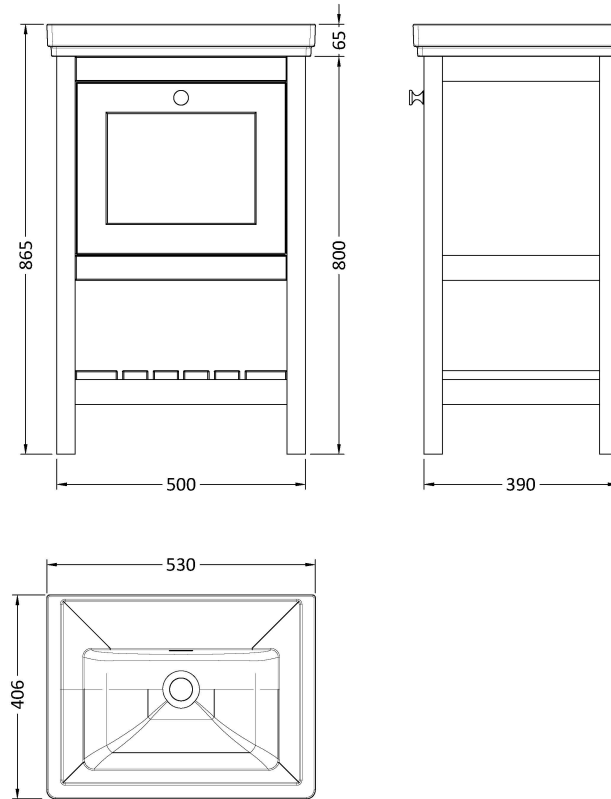

Sales Code: BEX823H

Description: 500 F/S Drawer & Classic Basin 0Th

### Product Dimensions

Height (mm):	800
Width (mm):	695
Depth (mm):	450
Nett Weight (kg):	17.5

### Packaging Dimensions

Height (mm):	820
Width (mm):	520
Depth (mm):	410
Gross Weight (kg):	18

### Outer Box Dimensions (If Applicable)

Height (mm):	
Width (mm):	
Depth (mm):	
Gross Weight (kg):	
Barcode:	5056678497715