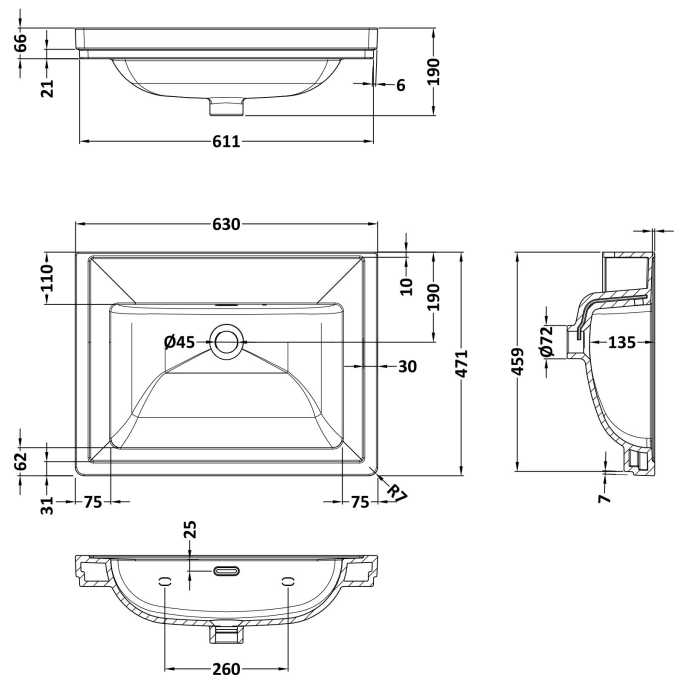

Packaging Dimensions

Height (mm):	820
Width (mm):	615
Depth (mm):	470
Gross Weight (kg):	21

Packaging Data

Box Colour:	Brown Cardboard Box
Box Qty:	1
Label Size:	150 x 100
Label Colour:	White Label
Label Qty:	2

Outer Box Dimensions (If Applicable)

Height (mm):	
Width (mm):	
Depth (mm):	
Gross Weight (kg):	
Barcode:	5056678497692

Product Details

Country of Origin:	Ireland
Fitting Instruction:	No
CE & UKCA:	
FSC Certified Materials:	Yes
Colour:	Indigo Blue
Construction Method:	Cam & Wood Dowel
Construction Type:	Rigid
Cabinet Finish:	MFC Smooth Matt
Fascia Finish:	MFC Smooth Matt
Cabinet Thickness (mm):	18
Fascia Thickness (mm):	18
Drawer Included:	Yes
Drawer Type:	80mm High Metal S/C Inc Galler
No of Shelves:	1
Hinge Type:	Not Applicable
Hinge Included:	No
Adjustable Legs:	Not Applicable
Fixings Included:	Not Required
Handle Style:	Traditional
Waste Shroud:	Yes
Handle Included:	Yes
Handle Type:	Knob

Sales Code: CBM513

Description: 600 Classique Basin 0Th

Product Dimensions

Height (mm):	66
Width (mm):	630
Depth (mm):	471
Nett Weight (kg):	17

Packaging Dimensions

Height (mm):	490
Width (mm):	650
Depth (mm):	220
Gross Weight (kg):	17

Packaging Data

Box Colour:	Brown Cardboard Box - Printed
Box Qty:	1
Label Size:	100 x 50
Label Colour:	White Label
Label Qty:	2

Outer Box Dimensions (If Applicable)

Height (mm):	
Width (mm):	
Depth (mm):	
Gross Weight (kg):	
Barcode:	5056678431191