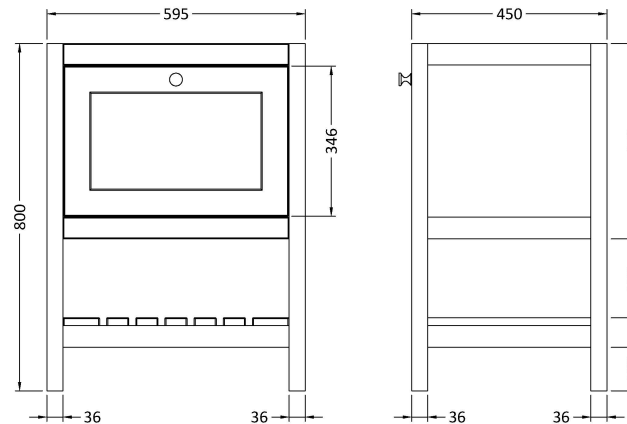

Sales Code: BEX325H

Description: 600 F/S Drawer & Classic Basin 0Th

Packaging Details

Barcode: 5056678432525

Sales Code: BEX325N

Description: 600 F/S Single Drawer Unit

Product Dimensions

Height (mm):	800
Width (mm):	595
Depth (mm):	450
Nett Weight (kg):	20.5

Packaging Dimensions

Height (mm):	820
Width (mm):	615
Depth (mm):	470
Gross Weight (kg):	21

Packaging Data

Box Colour:	Brown Cardboard Box
Box Qty:	1
Label Size:	150 x 100
Label Colour:	White Label
Label Qty:	2

Outer Box Dimensions (If Applicable)

Height (mm):	
Width (mm):	
Depth (mm):	
Gross Weight (kg):	
Barcode:	5056678497692

Product Details

Country of Origin:	Ireland
Fitting Instruction:	No
CE & UKCA:	
FSC Certified Materials:	Yes
Colour:	Indigo Blue
Construction Method:	Cam & Wood Dowel
Construction Type:	Rigid
Cabinet Finish:	MFC Smooth Matt
Fascia Finish:	MFC Smooth Matt
Cabinet Thickness (mm):	18
Fascia Thickness (mm):	18
Drawer Included:	Yes
Drawer Type:	80mm High Metal S/C Inc Galler
No of Shelves:	1
Hinge Type:	Not Applicable
Hinge Included:	No
Adjustable Legs:	Not Applicable
Fixings Included:	Not Required
Handle Style:	Traditional
Waste Shroud:	Yes
Handle Included:	Yes
Handle Type:	Knob

Sales Code: CBM513

Description: 600 Classique Basin 0Th

Product Dimensions

Height (mm):	66
Width (mm):	630
Depth (mm):	471
Nett Weight (kg):	17

Packaging Dimensions

Height (mm):	490
Width (mm):	650
Depth (mm):	220
Gross Weight (kg):	17