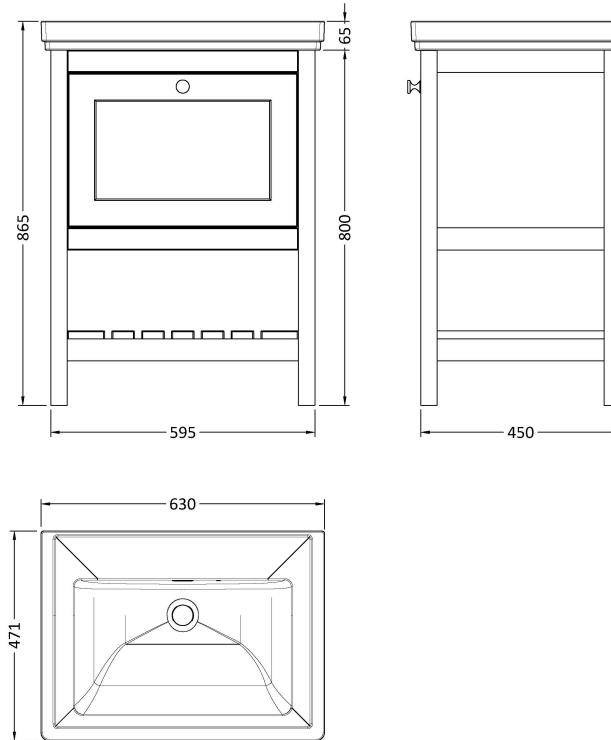

Sales Code: BEX325H

Description: 600 F/S Drawer & Classic Basin 0Th

Packaging Details

Barcode: 5056678432525

Sales Code: BEX325N

Description: 600 F/S Single Drawer Unit

Product Dimensions

Height (mm):	800
Width (mm):	595
Depth (mm):	450
Nett Weight (kg):	20.5

Packaging Dimensions

Height (mm):	820
Width (mm):	615
Depth (mm):	470
Gross Weight (kg):	21

Packaging Data

Box Colour:	Brown Cardboard Box
Box Qty:	1
Label Size:	150 x 100
Label Colour:	White Label
Label Qty:	2

Outer Box Dimensions (If Applicable)

Height (mm):	
Width (mm):	
Depth (mm):	
Gross Weight (kg):	
Barcode:	5056678497692

Product Details

Country of Origin:	Ireland
Fitting Instruction:	No
CE & UKCA:	
FSC Certified Materials:	Yes
Colour:	Indigo Blue
Construction Method:	Cam & Wood Dowel
Construction Type:	Rigid
Cabinet Finish:	MFC Smooth Matt
Fascia Finish:	MFC Smooth Matt
Cabinet Thickness (mm):	18
Fascia Thickness (mm):	18
Drawer Included:	Yes
Drawer Type:	80mm High Metal S/C Inc Galler
No of Shelves:	1
Hinge Type:	Not Applicable
Hinge Included:	No
Adjustable Legs:	Not Applicable
Fixings Included:	Not Required
Handle Style:	Traditional
Waste Shroud:	Yes
Handle Included:	Yes
Handle Type:	Knob

Sales Code: CBM513

Description: 600 Classique Basin 0Th

Product Dimensions

Height (mm):	66
Width (mm):	630
Depth (mm):	471
Nett Weight (kg):	17

Packaging Dimensions

Height (mm):	490
Width (mm):	650
Depth (mm):	220
Gross Weight (kg):	17