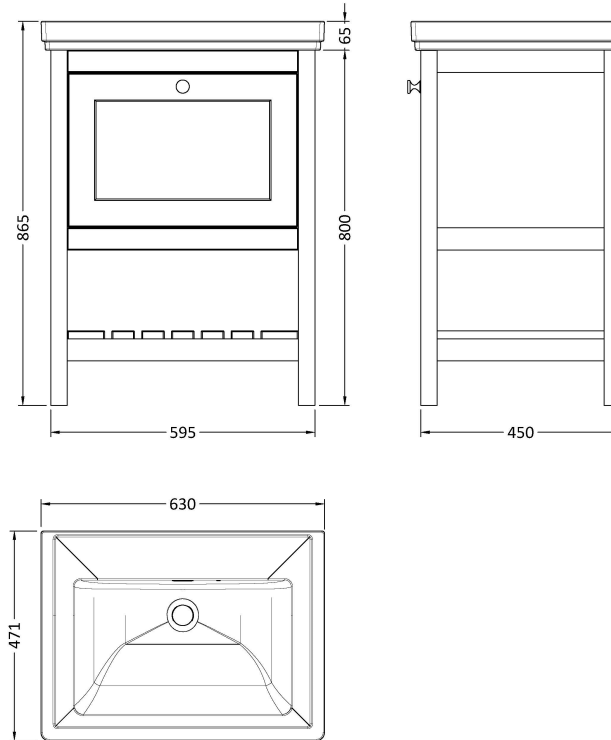

Sales Code: BEX125H

Description: 600 F/S Drawer & Classic Basin 0Th

Packaging Details

Barcode: 5056678432501