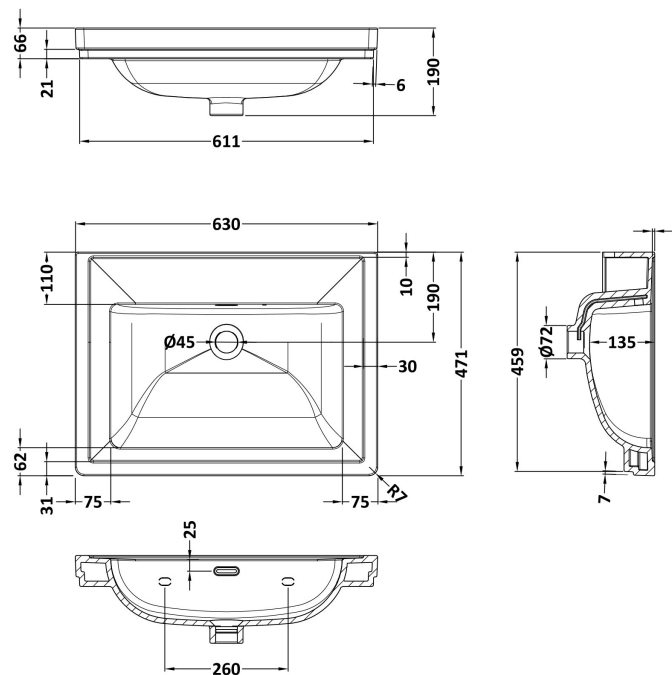

### Product Dimensions

Height (mm):	800
Width (mm):	595
Depth (mm):	450
Nett Weight (kg):	20.5

### Packaging Dimensions

Height (mm):	820
Width (mm):	615
Depth (mm):	470
Gross Weight (kg):	21

### Outer Box Dimensions (If Applicable)

Height (mm):	
Width (mm):	
Depth (mm):	
Gross Weight (kg):	
Barcode:	5056678497630

### Product Dimensions

Height (mm):	66
Width (mm):	630
Depth (mm):	471
Nett Weight (kg):	17