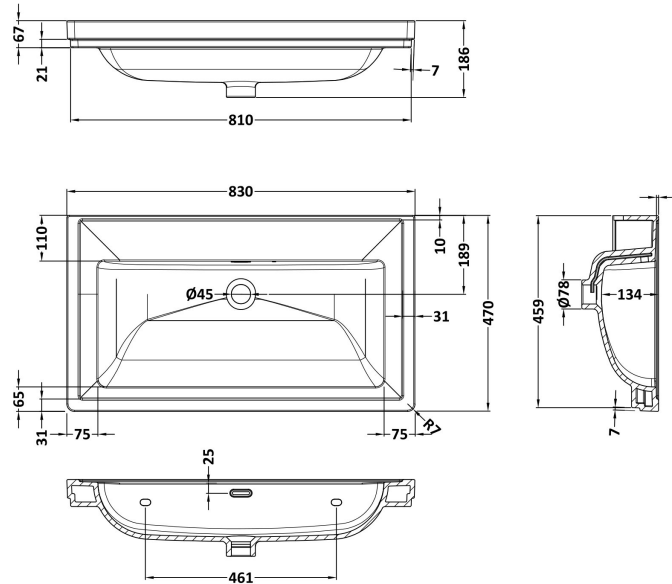

### Product Dimensions

Height (mm):	800
Width (mm):	795
Depth (mm):	450
Nett Weight (kg):	25.5

### Packaging Dimensions

Height (mm):	820
Width (mm):	820
Depth (mm):	475
Gross Weight (kg):	26

### Outer Box Dimensions (If Applicable)

Height (mm):	
Width (mm):	
Depth (mm):	
Gross Weight (kg):	
Barcode:	5056678497708

Sales Code: CBM515

Description: 800 Classique Basin 0Th

**Product Dimensions**

Height (mm):	67
Width (mm):	830
Depth (mm):	470
Nett Weight (kg):	21.5

**Packaging Dimensions**

Height (mm):	490
Width (mm):	850
Depth (mm):	220
Gross Weight (kg):	21.5