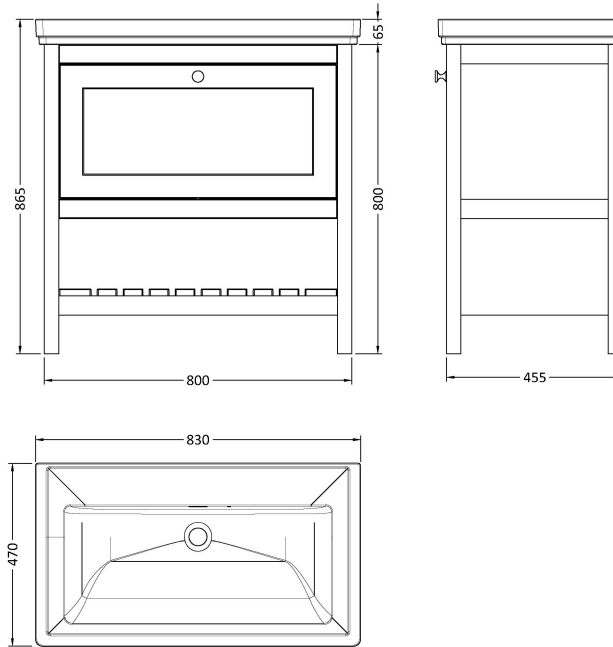

Sales Code: BEX327H

Description: 800 F/S Drawer & Classic Basin 0Th

Packaging Details

Barcode: 5056678432600