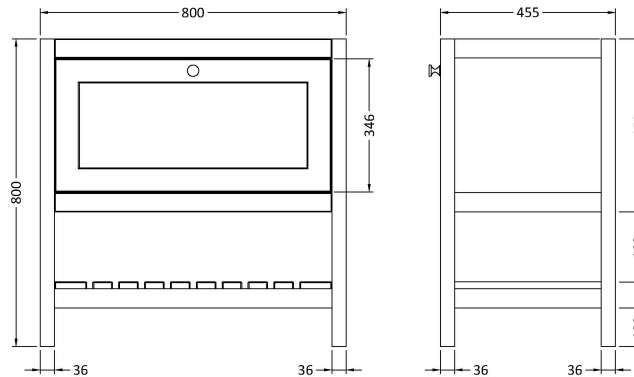

### Product Dimensions

Height (mm):	800
Width (mm):	795
Depth (mm):	450
Nett Weight (kg):	25.5

### Packaging Dimensions

Height (mm):	820
Width (mm):	820
Depth (mm):	475
Gross Weight (kg):	26

### Outer Box Dimensions (If Applicable)

Height (mm):	
Width (mm):	
Depth (mm):	
Gross Weight (kg):	
Barcode:	5056678497708

Sales Code: CBM515

Description: 800 Classique Basin 0Th

**Product Dimensions**

Height (mm):	67
Width (mm):	830
Depth (mm):	470
Nett Weight (kg):	21.5

**Packaging Dimensions**

Height (mm):	490
Width (mm):	850
Depth (mm):	220
Gross Weight (kg):	21.5