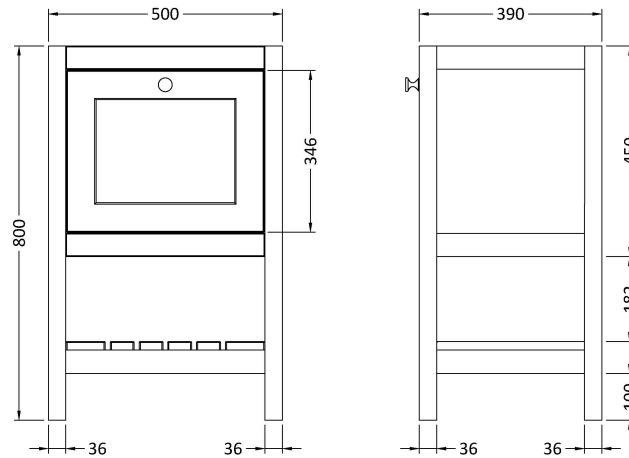

Sales Code: BEX323A

Description: 500 F/S Drawer & Classic Basin 1Th

Packaging Details

Barcode: 5056678422861

Sales Code: BEX323N

Description: 500 F/S Single Drawer Unit

Product Dimensions

Height (mm):	800
Width (mm):	695
Depth (mm):	450
Nett Weight (kg):	17.5

Packaging Dimensions

Height (mm):	820
Width (mm):	520
Depth (mm):	410
Gross Weight (kg):	18

Packaging Data

Box Colour:	Brown Cardboard Box
Box Qty:	1
Label Size:	150 x 100
Label Colour:	White Label
Label Qty:	2

Sales Code: CBM502

Description: 500 Classique Basin 1Th

Product Dimensions

Height (mm):	187
Width (mm):	531
Depth (mm):	406
Nett Weight (kg):	13.5

Packaging Dimensions

Height (mm):	430
Width (mm):	550
Depth (mm):	220
Gross Weight (kg):	13.5

Packaging Data

Box Colour:	Brown Cardboard Box - Printed
Box Qty:	1
Label Size:	100 x 50
Label Colour:	White Label
Label Qty:	2

Outer Box Dimensions (If Applicable)

Height (mm):	
Width (mm):	
Depth (mm):	
Gross Weight (kg):	
Barcode:	5056462643632