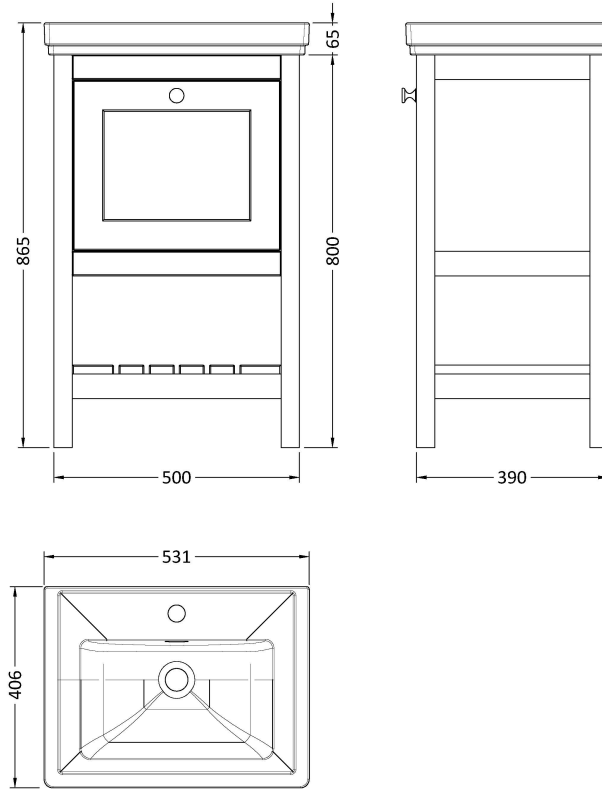

Sales Code: BEX323A

Description: 500 F/S Drawer & Classic Basin 1Th

Packaging Details

Barcode: 5056678422861

Sales Code: BEX323N

Description: 500 F/S Single Drawer Unit

Product Dimensions

Height (mm):	800
Width (mm):	695
Depth (mm):	450
Nett Weight (kg):	17.5

Packaging Dimensions

Height (mm):	820
Width (mm):	520
Depth (mm):	410
Gross Weight (kg):	18

Packaging Data

Box Colour:	Brown Cardboard Box
Box Qty:	1
Label Size:	150 x 100
Label Colour:	White Label
Label Qty:	2

Outer Box Dimensions (If Applicable)

Height (mm):	
Width (mm):	
Depth (mm):	
Gross Weight (kg):	
Barcode:	5056678497685

Product Details

Country of Origin:	Ireland
Fitting Instruction:	No
CE & UKCA:	
FSC Certified Materials:	Yes
Colour:	Indigo Blue
Construction Method:	Cam & Wood Dowel
Construction Type:	Rigid
Cabinet Finish:	MFC Smooth Matt
Fascia Finish:	MFC Smooth Matt
Cabinet Thickness (mm):	18
Fascia Thickness (mm):	18
Drawer Included:	Yes
Drawer Type:	80mm High Metal S/C Inc Galler
No of Shelves:	1
Hinge Type:	Not Applicable
Hinge Included:	No
Adjustable Legs:	Not Applicable
Fixings Included:	Not Required
Handle Style:	Traditional
Waste Shroud:	Yes
Handle Included:	Yes
Handle Type:	Knob

Sales Code: CBM502

Description: 500 Classique Basin 1Th

Product Dimensions

Height (mm):	187
Width (mm):	531
Depth (mm):	406
Nett Weight (kg):	13.5

Packaging Dimensions

Height (mm):	430
Width (mm):	550
Depth (mm):	220
Gross Weight (kg):	13.5