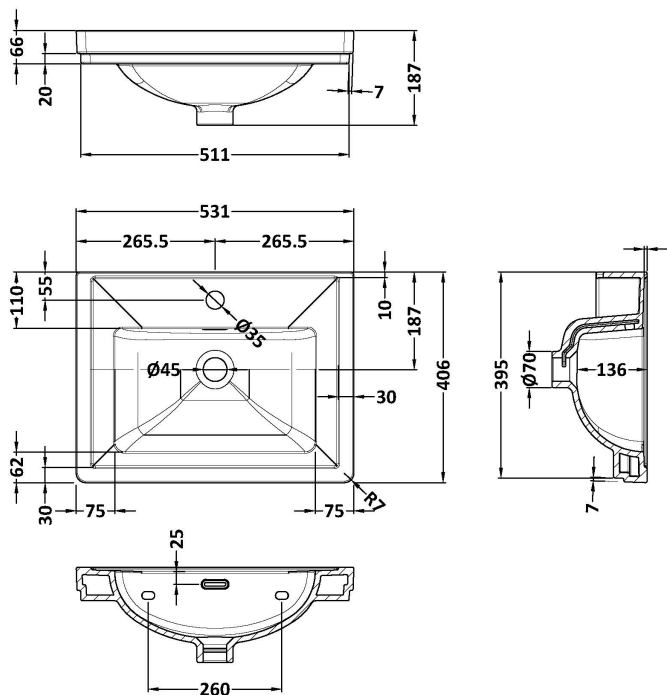

Packaging Dimensions

Height (mm):	820
Width (mm):	520
Depth (mm):	410
Gross Weight (kg):	18

Packaging Data

Box Colour:	Brown Cardboard Box
Box Qty:	1
Label Size:	150 x 100
Label Colour:	White Label
Label Qty:	2

Outer Box Dimensions (If Applicable)

Height (mm):	
Width (mm):	
Depth (mm):	
Gross Weight (kg):	
Barcode:	5056678497685

Product Details

Country of Origin:	Ireland
Fitting Instruction:	No
CE & UKCA:	
FSC Certified Materials:	Yes
Colour:	Indigo Blue
Construction Method:	Cam & Wood Dowel
Construction Type:	Rigid
Cabinet Finish:	MFC Smooth Matt
Fascia Finish:	MFC Smooth Matt
Cabinet Thickness (mm):	18
Fascia Thickness (mm):	18
Drawer Included:	Yes
Drawer Type:	80mm High Metal S/C Inc Galler
No of Shelves:	1
Hinge Type:	Not Applicable
Hinge Included:	No
Adjustable Legs:	Not Applicable
Fixings Included:	Not Required
Handle Style:	Traditional
Waste Shroud:	Yes
Handle Included:	Yes
Handle Type:	Knob

Sales Code: CBM502

Description: 500 Classique Basin 1Th

Product Dimensions

Height (mm):	187
Width (mm):	531
Depth (mm):	406
Nett Weight (kg):	13.5

Packaging Dimensions

Height (mm):	430
Width (mm):	550
Depth (mm):	220
Gross Weight (kg):	13.5

Packaging Data

Box Colour:	Brown Cardboard Box - Printed
Box Qty:	1
Label Size:	100 x 50
Label Colour:	White Label
Label Qty:	2

Outer Box Dimensions (If Applicable)

Height (mm):	
Width (mm):	
Depth (mm):	
Gross Weight (kg):	
Barcode:	5056462643632