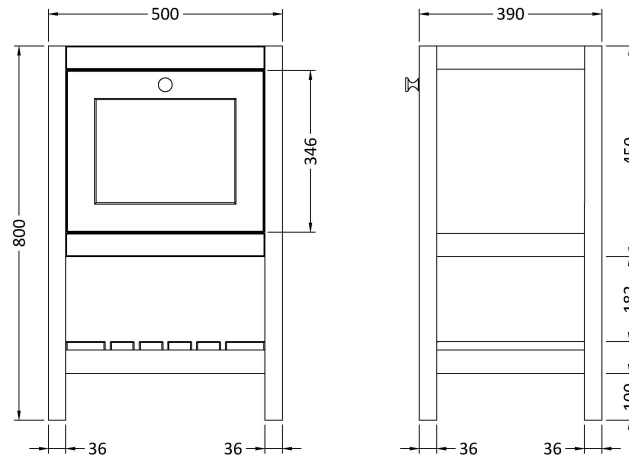

### Product Dimensions

Height (mm):	800
Width (mm):	695
Depth (mm):	450
Nett Weight (kg):	17.5

### Packaging Dimensions

Height (mm):	820
Width (mm):	520
Depth (mm):	410
Gross Weight (kg):	18

### Outer Box Dimensions (If Applicable)

Height (mm):	
Width (mm):	
Depth (mm):	
Gross Weight (kg):	
Barcode:	5056678497623

Sales Code: CBM502

Description: 500 Classique Basin 1Th

**Product Dimensions**

Height (mm):	187
Width (mm):	531
Depth (mm):	406
Nett Weight (kg):	13.5

**Packaging Dimensions**

Height (mm):	430
Width (mm):	550
Depth (mm):	220
Gross Weight (kg):	13.5