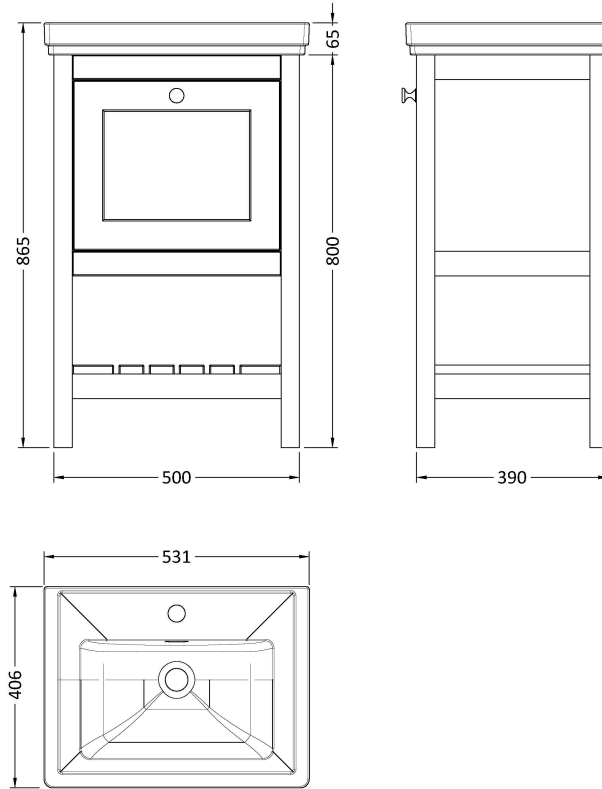

Sales Code: BEX123A

Description: 500 F/S Drawer & Classic Basin 1Th

Packaging Details

Barcode: 5056678422847