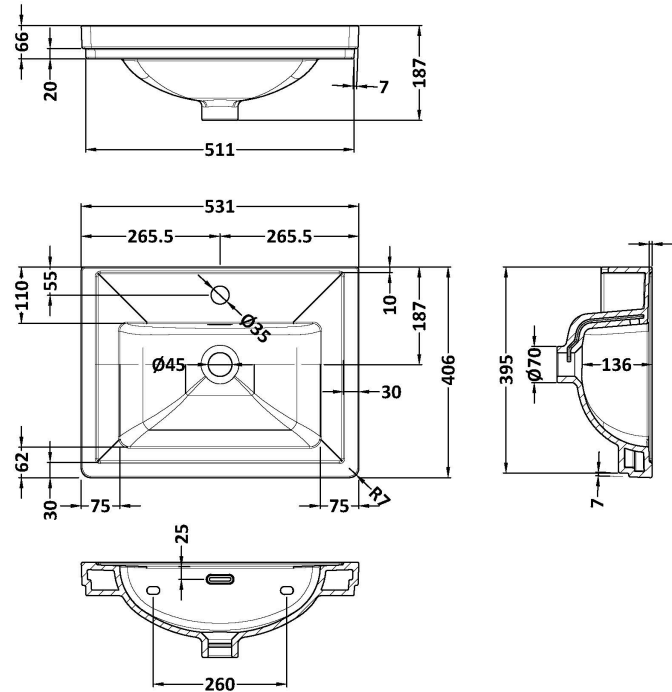

### Product Dimensions

Height (mm):	800
Width (mm):	695
Depth (mm):	450
Nett Weight (kg):	17.5

### Packaging Dimensions

Height (mm):	820
Width (mm):	520
Depth (mm):	410
Gross Weight (kg):	18

### Outer Box Dimensions (If Applicable)

Height (mm):	
Width (mm):	
Depth (mm):	
Gross Weight (kg):	
Barcode:	5056678497623

Sales Code: CBM502

Description: 500 Classique Basin 1Th

**Product Dimensions**

Height (mm):	187
Width (mm):	531
Depth (mm):	406
Nett Weight (kg):	13.5

**Packaging Dimensions**

Height (mm):	430
Width (mm):	550
Depth (mm):	220
Gross Weight (kg):	13.5