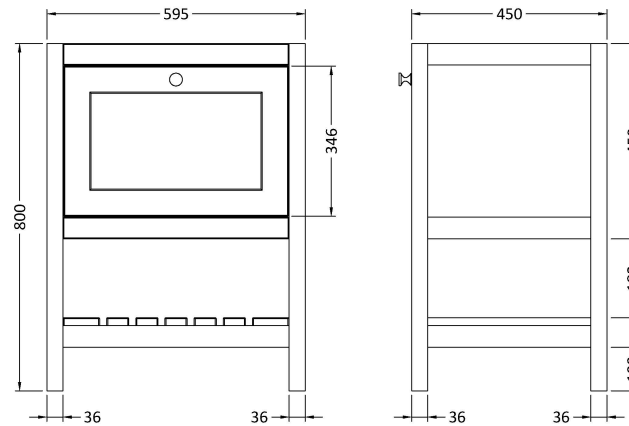

### Product Dimensions

Height (mm):	800
Width (mm):	595
Depth (mm):	450
Nett Weight (kg):	20.5

### Packaging Dimensions

Height (mm):	820
Width (mm):	615
Depth (mm):	470
Gross Weight (kg):	21

### Product Dimensions

Height (mm):	66
Width (mm):	630
Depth (mm):	471
Nett Weight (kg):	17

### Packaging Dimensions

Height (mm):	490
Width (mm):	650
Depth (mm):	220
Gross Weight (kg):	17