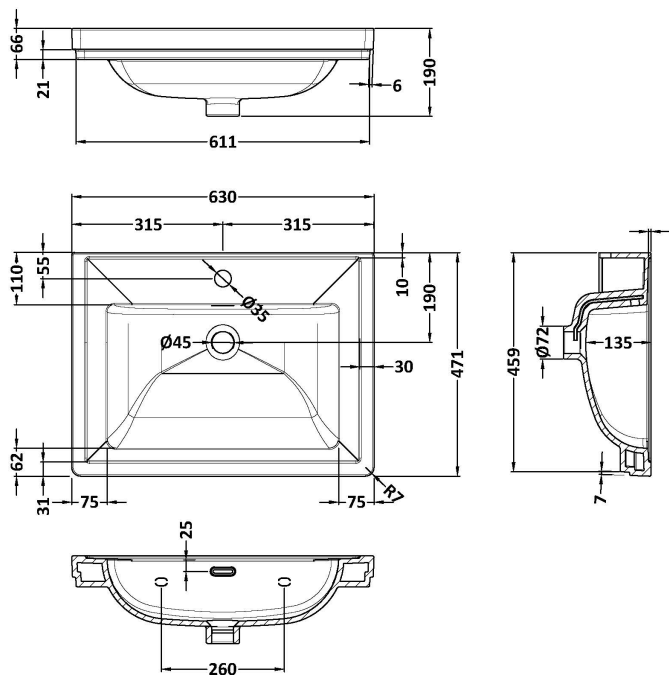

### Product Dimensions

Height (mm):	800
Width (mm):	595
Depth (mm):	450
Nett Weight (kg):	20.5

### Packaging Dimensions

Height (mm):	820
Width (mm):	615
Depth (mm):	470
Gross Weight (kg):	21

### Outer Box Dimensions (If Applicable)

Height (mm):	
Width (mm):	
Depth (mm):	
Gross Weight (kg):	
Barcode:	5056678497661

### Product Dimensions

Height (mm):	66
Width (mm):	630
Depth (mm):	471
Nett Weight (kg):	17