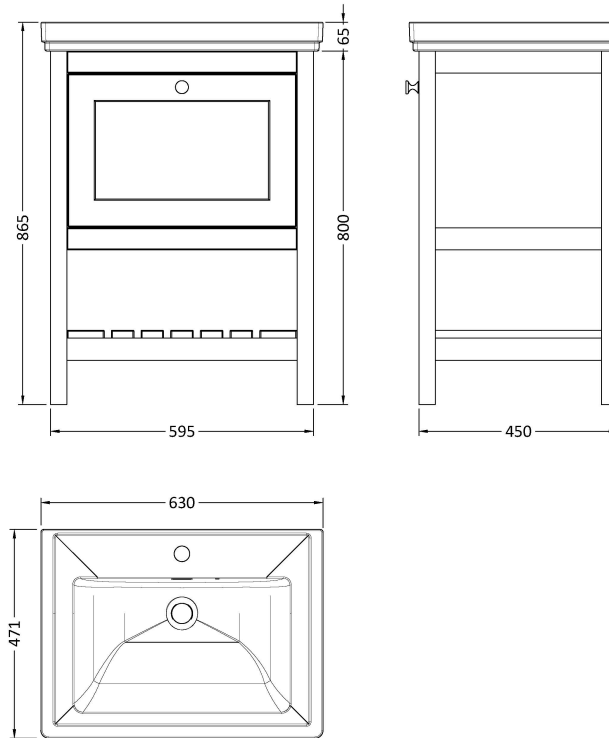

Sales Code: BEX225A

Description: 600 F/S Drawer & Classic Basin 1Th

Packaging Details

Barcode: 5056678422816