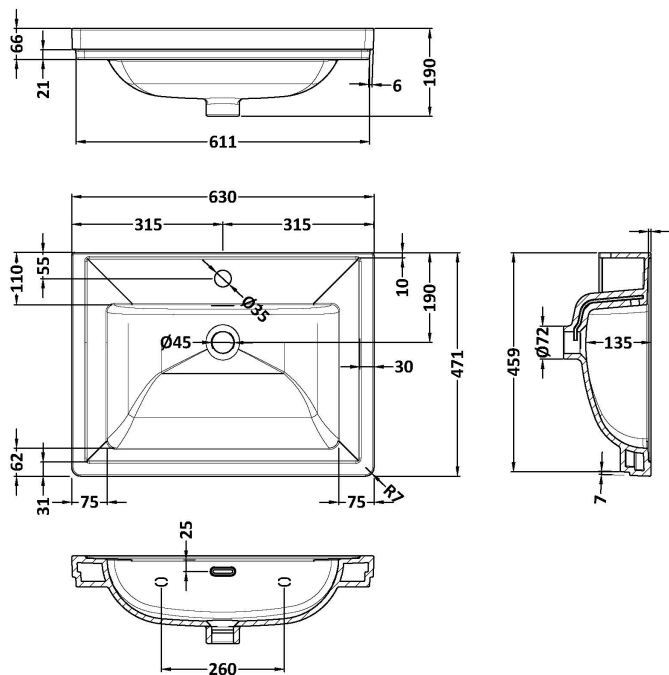

Packaging Dimensions

Height (mm):	820
Width (mm):	615
Depth (mm):	470
Gross Weight (kg):	21

Packaging Data

Box Colour:	Brown Cardboard Box
Box Qty:	1
Label Size:	150 x 100
Label Colour:	White Label
Label Qty:	2

Outer Box Dimensions (If Applicable)

Height (mm):	
Width (mm):	
Depth (mm):	
Gross Weight (kg):	
Barcode:	5056678497692

Product Details

Country of Origin:	Ireland
Fitting Instruction:	No
CE & UKCA:	
FSC Certified Materials:	Yes
Colour:	Indigo Blue
Construction Method:	Cam & Wood Dowel
Construction Type:	Rigid
Cabinet Finish:	MFC Smooth Matt
Fascia Finish:	MFC Smooth Matt
Cabinet Thickness (mm):	18
Fascia Thickness (mm):	18
Drawer Included:	Yes
Drawer Type:	80mm High Metal S/C Inc Galler
No of Shelves:	1
Hinge Type:	Not Applicable
Hinge Included:	No
Adjustable Legs:	Not Applicable
Fixings Included:	Not Required
Handle Style:	Traditional
Waste Shroud:	Yes
Handle Included:	Yes
Handle Type:	Knob

Sales Code: CBM503

Description: 600 Classique Basin 1Th

Product Dimensions

Height (mm):	66
Width (mm):	630
Depth (mm):	471
Nett Weight (kg):	17

Packaging Dimensions

Height (mm):	490
Width (mm):	650
Depth (mm):	220
Gross Weight (kg):	17

Packaging Data

Box Colour:	Brown Cardboard Box - Printed
Box Qty:	1
Label Size:	100 x 50
Label Colour:	White Label
Label Qty:	2

Outer Box Dimensions (If Applicable)

Height (mm):	
Width (mm):	
Depth (mm):	
Gross Weight (kg):	
Barcode:	5056462643656