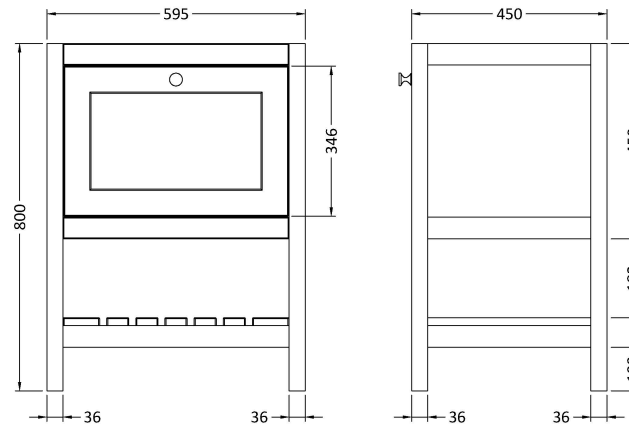

Sales Code: BEX325A

Description: 600 F/S Drawer & Classic Basin 1Th

Packaging Details

Barcode: 5056678422823

Sales Code: BEX325N

Description: 600 F/S Single Drawer Unit

Product Dimensions

Height (mm):	800
Width (mm):	595
Depth (mm):	450
Nett Weight (kg):	20.5

Packaging Dimensions

Height (mm):	820
Width (mm):	615
Depth (mm):	470
Gross Weight (kg):	21

Packaging Data

Box Colour:	Brown Cardboard Box
Box Qty:	1
Label Size:	150 x 100
Label Colour:	White Label
Label Qty:	2

Outer Box Dimensions (If Applicable)

Height (mm):	
Width (mm):	
Depth (mm):	
Gross Weight (kg):	
Barcode:	5056678497692

Product Details

Country of Origin:	Ireland
Fitting Instruction:	No
CE & UKCA:	
FSC Certified Materials:	Yes
Colour:	Indigo Blue
Construction Method:	Cam & Wood Dowel
Construction Type:	Rigid
Cabinet Finish:	MFC Smooth Matt
Fascia Finish:	MFC Smooth Matt
Cabinet Thickness (mm):	18
Fascia Thickness (mm):	18
Drawer Included:	Yes
Drawer Type:	80mm High Metal S/C Inc Galler
No of Shelves:	1
Hinge Type:	Not Applicable
Hinge Included:	No
Adjustable Legs:	Not Applicable
Fixings Included:	Not Required
Handle Style:	Traditional
Waste Shroud:	Yes
Handle Included:	Yes
Handle Type:	Knob

Sales Code: CBM503

Description: 600 Classique Basin 1Th

Product Dimensions

Height (mm):	66
Width (mm):	630
Depth (mm):	471
Nett Weight (kg):	17

Packaging Dimensions

Height (mm):	490
Width (mm):	650
Depth (mm):	220
Gross Weight (kg):	17