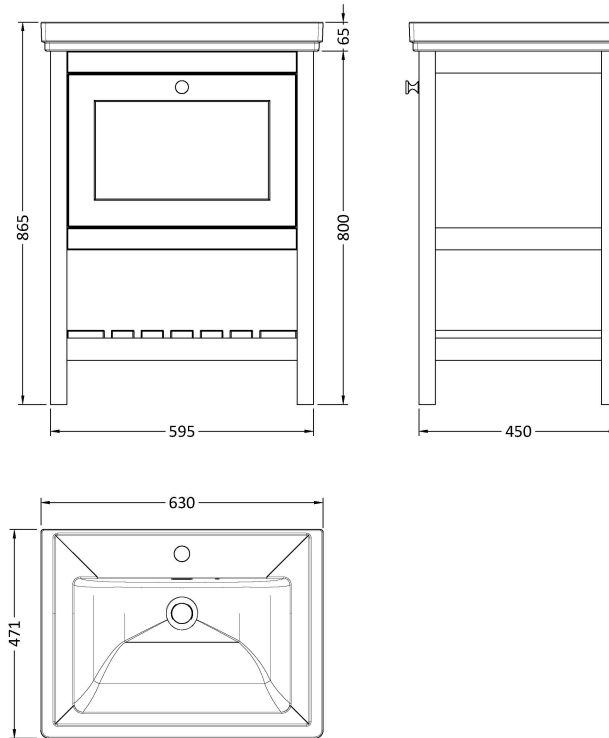

Sales Code: BEX325A

Description: 600 F/S Drawer & Classic Basin 1Th

Packaging Details

Barcode: 5056678422823

Sales Code: BEX325N

Description: 600 F/S Single Drawer Unit

Product Dimensions

Height (mm):	800
Width (mm):	595
Depth (mm):	450
Nett Weight (kg):	20.5

Packaging Dimensions

Height (mm):	820
Width (mm):	615
Depth (mm):	470
Gross Weight (kg):	21

Packaging Data

Box Colour:	Brown Cardboard Box
Box Qty:	1
Label Size:	150 x 100
Label Colour:	White Label
Label Qty:	2

Outer Box Dimensions (If Applicable)

Height (mm):	
Width (mm):	
Depth (mm):	
Gross Weight (kg):	
Barcode:	5056678497692

Product Details

Country of Origin:	Ireland
Fitting Instruction:	No
CE & UKCA:	
FSC Certified Materials:	Yes
Colour:	Indigo Blue
Construction Method:	Cam & Wood Dowel
Construction Type:	Rigid
Cabinet Finish:	MFC Smooth Matt
Fascia Finish:	MFC Smooth Matt
Cabinet Thickness (mm):	18
Fascia Thickness (mm):	18
Drawer Included:	Yes
Drawer Type:	80mm High Metal S/C Inc Galler
No of Shelves:	1
Hinge Type:	Not Applicable
Hinge Included:	No
Adjustable Legs:	Not Applicable
Fixings Included:	Not Required
Handle Style:	Traditional
Waste Shroud:	Yes
Handle Included:	Yes
Handle Type:	Knob

Sales Code: CBM503

Description: 600 Classique Basin 1Th

Product Dimensions

Height (mm):	66
Width (mm):	630
Depth (mm):	471
Nett Weight (kg):	17

Packaging Dimensions

Height (mm):	490
Width (mm):	650
Depth (mm):	220
Gross Weight (kg):	17