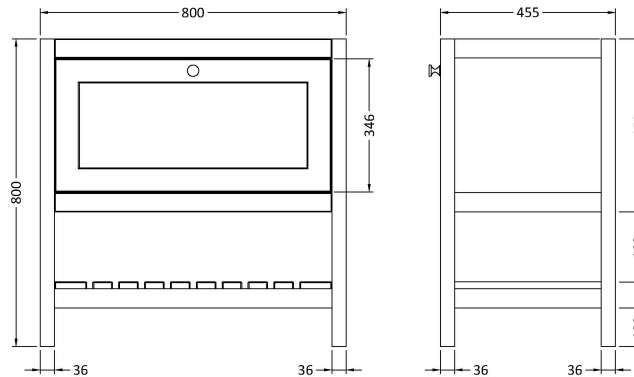

Sales Code: BEX827A

Description: 800 F/S Drawer & Classic Basin 1Th

Packaging Details

Barcode: 5056678422915

Sales Code: BEX827N

Description: 800 F/S Single Drawer Unit

Product Dimensions

Height (mm):	800
Width (mm):	795
Depth (mm):	450
Nett Weight (kg):	25.5

Packaging Dimensions

Height (mm):	820
Width (mm):	820
Depth (mm):	475
Gross Weight (kg):	26

Packaging Data

Box Colour:	Brown Cardboard Box
Box Qty:	1
Label Size:	150 x 100
Label Colour:	White Label
Label Qty:	2

Outer Box Dimensions (If Applicable)

Height (mm):	
Width (mm):	
Depth (mm):	
Gross Weight (kg):	
Barcode:	5056678497739

Product Details

Country of Origin:	Ireland
Fitting Instruction:	No
CE & UKCA:	
FSC Certified Materials:	Yes
Colour:	Matt Green
Construction Method:	Cam & Wood Dowel
Construction Type:	Rigid
Cabinet Finish:	MFC Smooth Matt
Fascia Finish:	MFC Smooth Matt
Cabinet Thickness (mm):	18
Fascia Thickness (mm):	18
Drawer Included:	Yes
Drawer Type:	80mm High Metal S/C Inc Galler
No of Shelves:	1
Hinge Type:	Not Applicable
Hinge Included:	No
Adjustable Legs:	Not Applicable
Fixings Included:	Not Required
Handle Style:	Traditional
Waste Shroud:	Yes
Handle Included:	Yes
Handle Type:	Knob

Sales Code: CBM505

Description: 800 Classique Basin 1Th

Product Dimensions

Height (mm):	67
Width (mm):	830
Depth (mm):	470
Nett Weight (kg):	21.5

Packaging Dimensions

Height (mm):	490
Width (mm):	850
Depth (mm):	220
Gross Weight (kg):	21.5