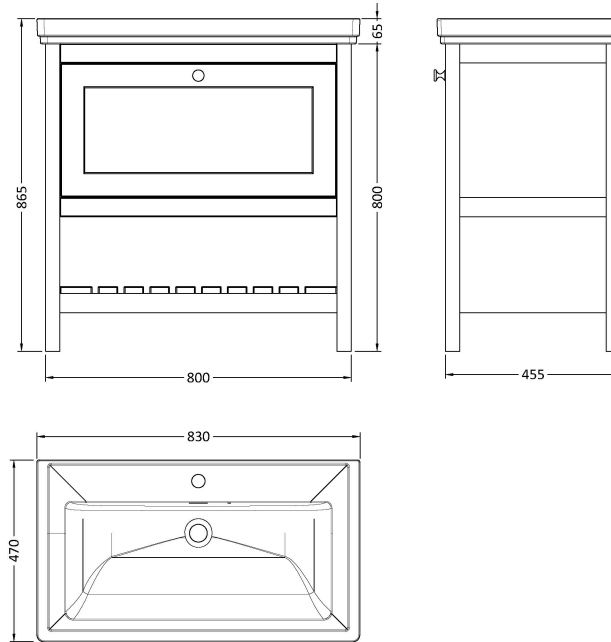

Sales Code: BEX827A

Description: 800 F/S Drawer & Classic Basin 1Th

Packaging Details

Barcode: 5056678422915

Sales Code: BEX827N

Description: 800 F/S Single Drawer Unit

Product Dimensions

Height (mm):	800
Width (mm):	795
Depth (mm):	450
Nett Weight (kg):	25.5

Packaging Dimensions

Height (mm):	820
Width (mm):	820
Depth (mm):	475
Gross Weight (kg):	26

Packaging Data

Box Colour:	Brown Cardboard Box
Box Qty:	1
Label Size:	150 x 100
Label Colour:	White Label
Label Qty:	2

Outer Box Dimensions (If Applicable)

Height (mm):	
Width (mm):	
Depth (mm):	
Gross Weight (kg):	
Barcode:	5056678497739

Product Details

Country of Origin:	Ireland
Fitting Instruction:	No
CE & UKCA:	
FSC Certified Materials:	Yes
Colour:	Matt Green
Construction Method:	Cam & Wood Dowel
Construction Type:	Rigid
Cabinet Finish:	MFC Smooth Matt
Fascia Finish:	MFC Smooth Matt
Cabinet Thickness (mm):	18
Fascia Thickness (mm):	18
Drawer Included:	Yes
Drawer Type:	80mm High Metal S/C Inc Galler
No of Shelves:	1
Hinge Type:	Not Applicable
Hinge Included:	No
Adjustable Legs:	Not Applicable
Fixings Included:	Not Required
Handle Style:	Traditional
Waste Shroud:	Yes
Handle Included:	Yes
Handle Type:	Knob

Sales Code: CBM505

Description: 800 Classique Basin 1Th

Product Dimensions

Height (mm):	67
Width (mm):	830
Depth (mm):	470
Nett Weight (kg):	21.5

Packaging Dimensions

Height (mm):	490
Width (mm):	850
Depth (mm):	220
Gross Weight (kg):	21.5