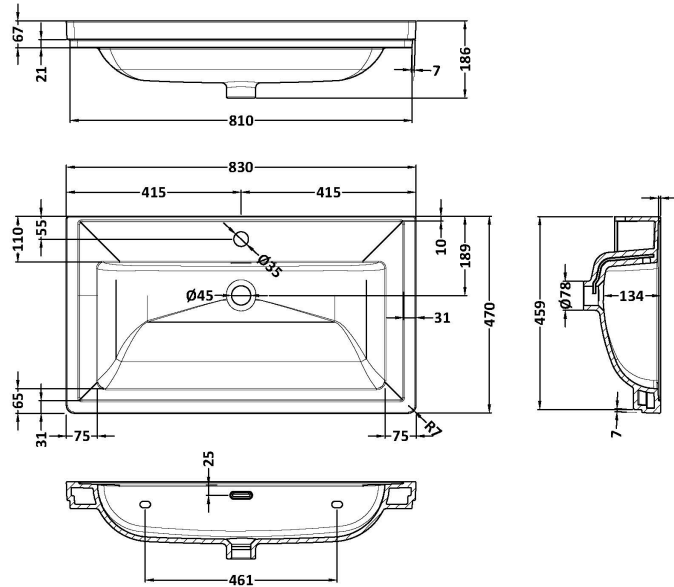

Packaging Dimensions

Height (mm):	820
Width (mm):	820
Depth (mm):	475
Gross Weight (kg):	26

Packaging Data

Box Colour:	Brown Cardboard Box
Box Qty:	1
Label Size:	150 x 100
Label Colour:	White Label
Label Qty:	2

Outer Box Dimensions (If Applicable)

Height (mm):	
Width (mm):	
Depth (mm):	
Gross Weight (kg):	
Barcode:	5056678497739

Product Details

Country of Origin:	Ireland
Fitting Instruction:	No
CE & UKCA:	
FSC Certified Materials:	Yes
Colour:	Matt Green
Construction Method:	Cam & Wood Dowel
Construction Type:	Rigid
Cabinet Finish:	MFC Smooth Matt
Fascia Finish:	MFC Smooth Matt
Cabinet Thickness (mm):	18
Fascia Thickness (mm):	18
Drawer Included:	Yes
Drawer Type:	80mm High Metal S/C Inc Galler
No of Shelves:	1
Hinge Type:	Not Applicable
Hinge Included:	No
Adjustable Legs:	Not Applicable
Fixings Included:	Not Required
Handle Style:	Traditional
Waste Shroud:	Yes
Handle Included:	Yes
Handle Type:	Knob

Sales Code: CBM505

Description: 800 Classique Basin 1Th

Product Dimensions

Height (mm):	67
Width (mm):	830
Depth (mm):	470
Nett Weight (kg):	21.5

Packaging Dimensions

Height (mm):	490
Width (mm):	850
Depth (mm):	220
Gross Weight (kg):	21.5

Packaging Data

Box Colour:	Brown Cardboard Box - Printed
Box Qty:	1
Label Size:	100 x 50
Label Colour:	White Label
Label Qty:	2

Outer Box Dimensions (If Applicable)

Height (mm):	
Width (mm):	
Depth (mm):	
Gross Weight (kg):	
Barcode:	5056462643670