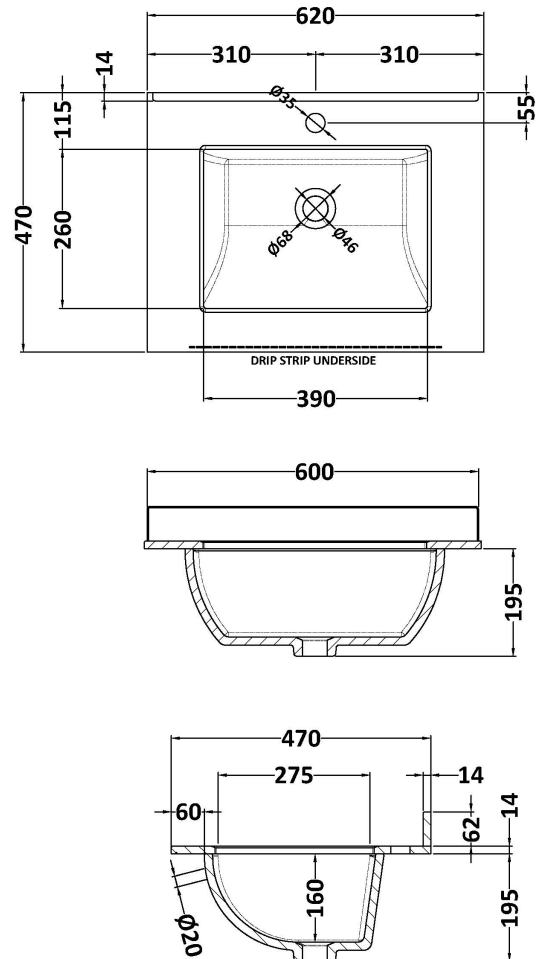

### Product Dimensions

Height (mm):	800
Width (mm):	595
Depth (mm):	450
Nett Weight (kg):	20.5

### Packaging Dimensions

Height (mm):	820
Width (mm):	615
Depth (mm):	470
Gross Weight (kg):	21

### Outer Box Dimensions (If Applicable)

Height (mm):	
Width (mm):	
Depth (mm):	
Gross Weight (kg):	
Barcode:	5056678497661

### Product Dimensions

Height (mm):	62
Width (mm):	620
Depth (mm):	470
Nett Weight (kg):	13.5