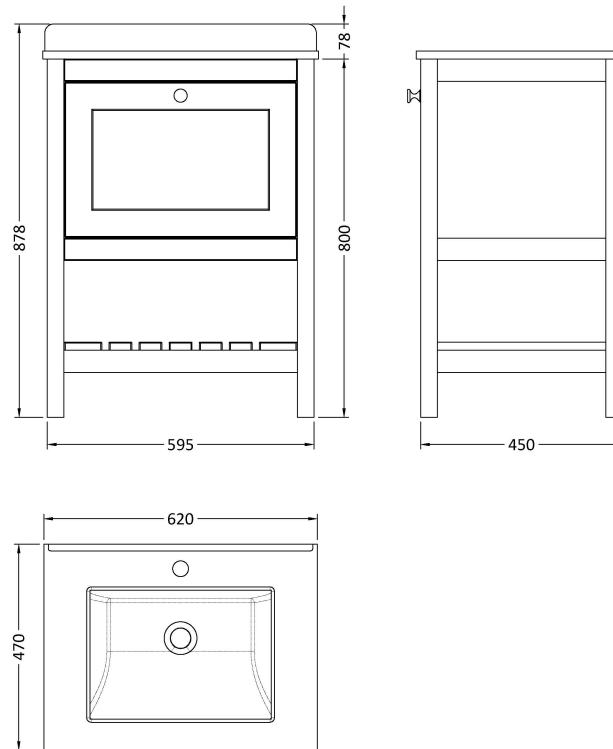

Sales Code: BEX225WS1

Description: 600 F/S Drawer & Marble Top 1Th

Packaging Details

Barcode: 5056678423059