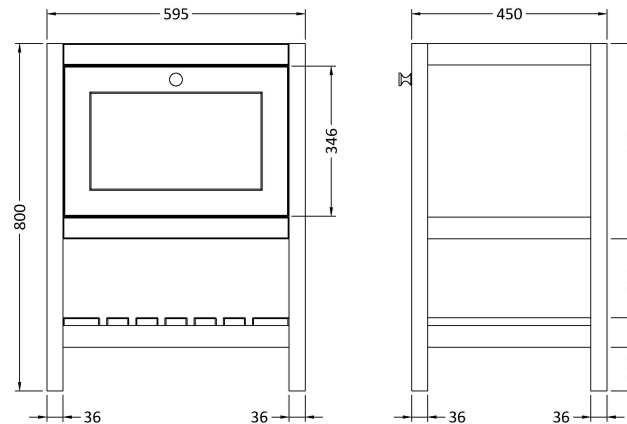

### Product Dimensions

Height (mm):	800
Width (mm):	595
Depth (mm):	450
Nett Weight (kg):	20.5

### Packaging Dimensions

Height (mm):	820
Width (mm):	615
Depth (mm):	470
Gross Weight (kg):	21

### Product Dimensions

Height (mm):	62
Width (mm):	620
Depth (mm):	470
Nett Weight (kg):	13.5

### Packaging Dimensions

Height (mm):	310
Width (mm):	700
Depth (mm):	550
Gross Weight (kg):	14