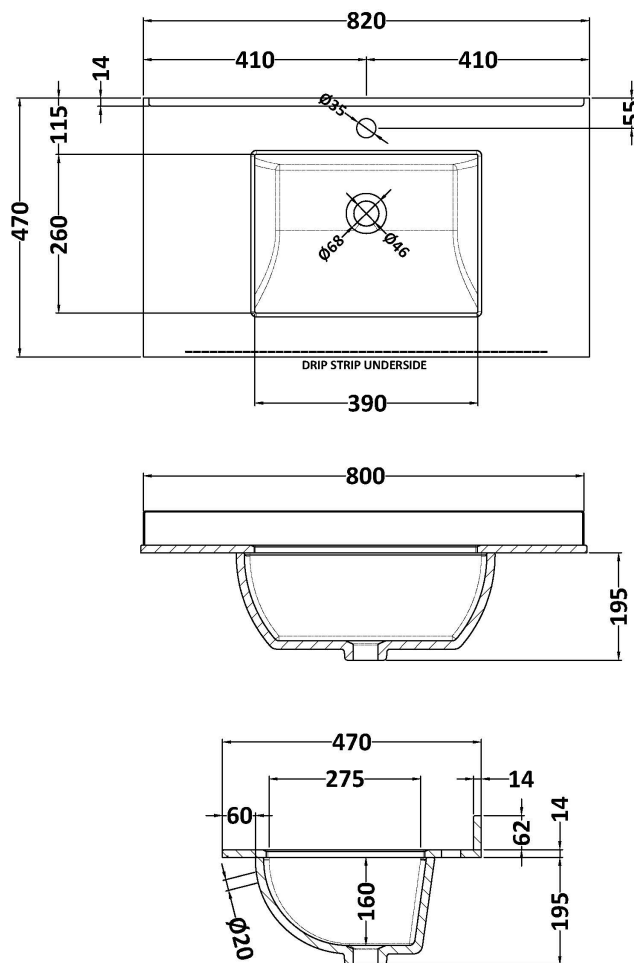

Packaging Dimensions

Height (mm):	820
Width (mm):	820
Depth (mm):	475
Gross Weight (kg):	26

Packaging Data

Box Colour:	Brown Cardboard Box
Box Qty:	1
Label Size:	150 x 100
Label Colour:	White Label
Label Qty:	2

Outer Box Dimensions (If Applicable)

Height (mm):	
Width (mm):	
Depth (mm):	
Gross Weight (kg):	
Barcode:	5056678497647

Product Details

Country of Origin:	Ireland
Fitting Instruction:	No
CE & UKCA:	
FSC Certified Materials:	Yes
Colour:	Pure White
Construction Method:	Cam & Wood Dowel
Construction Type:	Rigid
Cabinet Finish:	MFC Smooth Matt
Fascia Finish:	MFC Smooth Matt
Cabinet Thickness (mm):	18
Fascia Thickness (mm):	18
Drawer Included:	Yes
Drawer Type:	80mm High Metal S/C Inc Galler
No of Shelves:	1
Hinge Type:	Not Applicable
Hinge Included:	No
Adjustable Legs:	Not Applicable
Fixings Included:	Not Required
Handle Style:	Traditional
Waste Shroud:	Yes
Handle Included:	Yes
Handle Type:	Knob

Sales Code: LSM228

Description: 800 Single Bowl Marble Top 1Th

Product Dimensions

Height (mm):	62
Width (mm):	820
Depth (mm):	470
Nett Weight (kg):	18

Packaging Dimensions

Height (mm):	310
Width (mm):	900
Depth (mm):	550
Gross Weight (kg):	18.5

Packaging Data

Box Colour:	White Cardboard Box
Box Qty:	1
Label Size:	100 x 50
Label Colour:	White Label
Label Qty:	2

Outer Box Dimensions (If Applicable)

Height (mm):	
Width (mm):	
Depth (mm):	
Gross Weight (kg):	
Barcode:	5056462655925