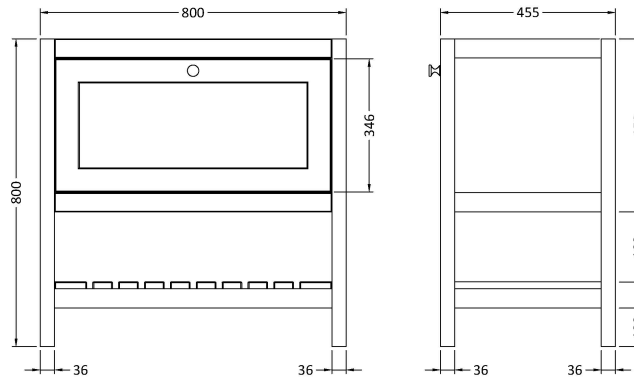

Sales Code: BEX127WS1

Description: 800 F/S Drawer & Marble Top 1Th

Packaging Details

Barcode: 5056678423080

Sales Code: BEX127N

Description: 800 F/S Single Drawer Unit

Product Dimensions

Height (mm):	800
Width (mm):	795
Depth (mm):	450
Nett Weight (kg):	25.5

Packaging Dimensions

Height (mm):	820
Width (mm):	820
Depth (mm):	475
Gross Weight (kg):	26

Packaging Data

Box Colour:	Brown Cardboard Box
Box Qty:	1
Label Size:	150 x 100
Label Colour:	White Label
Label Qty:	2

Outer Box Dimensions (If Applicable)

Height (mm):	
Width (mm):	
Depth (mm):	
Gross Weight (kg):	
Barcode:	5056678497647

Product Details

Country of Origin:	Ireland
Fitting Instruction:	No
CE & UKCA:	
FSC Certified Materials:	Yes
Colour:	Pure White
Construction Method:	Cam & Wood Dowel
Construction Type:	Rigid
Cabinet Finish:	MFC Smooth Matt
Fascia Finish:	MFC Smooth Matt
Cabinet Thickness (mm):	18
Fascia Thickness (mm):	18
Drawer Included:	Yes
Drawer Type:	80mm High Metal S/C Inc Galler
No of Shelves:	1
Hinge Type:	Not Applicable
Hinge Included:	No
Adjustable Legs:	Not Applicable
Fixings Included:	Not Required
Handle Style:	Traditional
Waste Shroud:	Yes
Handle Included:	Yes
Handle Type:	Knob

Sales Code: LSM228

Description: 800 Single Bowl Marble Top 1Th

Product Dimensions

Height (mm):	62
Width (mm):	820
Depth (mm):	470
Nett Weight (kg):	18

Packaging Dimensions

Height (mm):	310
Width (mm):	900
Depth (mm):	550
Gross Weight (kg):	18.5