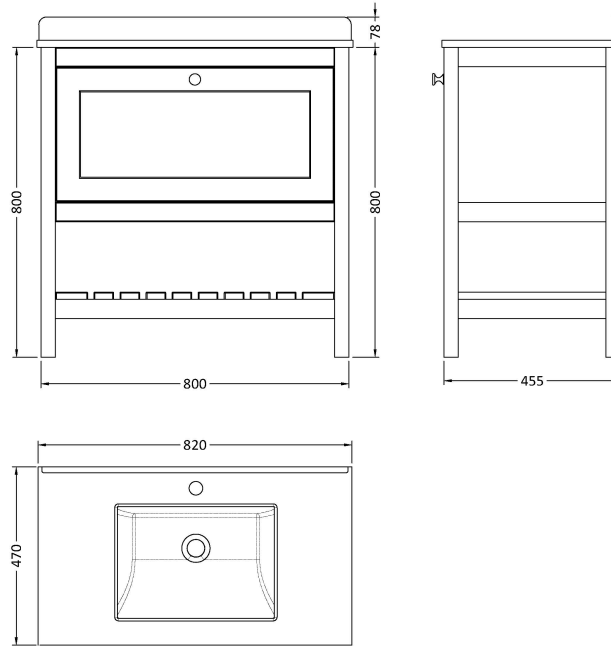

Sales Code: BEX127WS1

Description: 800 F/S Drawer & Marble Top 1Th

Packaging Details

Barcode: 5056678423080

Sales Code: BEX127N

Description: 800 F/S Single Drawer Unit

Product Dimensions

Height (mm):	800
Width (mm):	795
Depth (mm):	450
Nett Weight (kg):	25.5

Packaging Dimensions

Height (mm):	820
Width (mm):	820
Depth (mm):	475
Gross Weight (kg):	26

Packaging Data

Box Colour:	Brown Cardboard Box
Box Qty:	1
Label Size:	150 x 100
Label Colour:	White Label
Label Qty:	2

Outer Box Dimensions (If Applicable)

Height (mm):	
Width (mm):	
Depth (mm):	
Gross Weight (kg):	
Barcode:	5056678497647

Product Details

Country of Origin:	Ireland
Fitting Instruction:	No
CE & UKCA:	
FSC Certified Materials:	Yes
Colour:	Pure White
Construction Method:	Cam & Wood Dowel
Construction Type:	Rigid
Cabinet Finish:	MFC Smooth Matt
Fascia Finish:	MFC Smooth Matt
Cabinet Thickness (mm):	18
Fascia Thickness (mm):	18
Drawer Included:	Yes
Drawer Type:	80mm High Metal S/C Inc Galler
No of Shelves:	1
Hinge Type:	Not Applicable
Hinge Included:	No
Adjustable Legs:	Not Applicable
Fixings Included:	Not Required
Handle Style:	Traditional
Waste Shroud:	Yes
Handle Included:	Yes
Handle Type:	Knob

Sales Code: LSM228

Description: 800 Single Bowl Marble Top 1Th

Product Dimensions

Height (mm):	62
Width (mm):	820
Depth (mm):	470
Nett Weight (kg):	18

Packaging Dimensions

Height (mm):	310
Width (mm):	900
Depth (mm):	550
Gross Weight (kg):	18.5