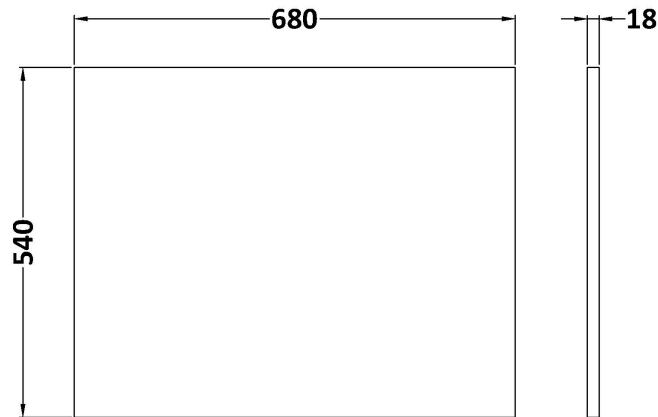

Sales Code: NMP831

Description: Offset End Panel 700mm

Product Dimensions

Height (mm):	540
Width (mm):	680
Depth (mm):	18
Nett Weight (kg):	5.6

Packaging Dimensions

Height (mm):	560
Width (mm):	880
Depth (mm):	30
Gross Weight (kg):	5.6

Packaging Data

Box Colour:	Brown Cardboard Box - Printed
Box Qty:	1
Label Size:	100 x 50
Label Colour:	White Label
Label Qty:	0

Outer Box Dimensions (If Applicable)

Height (mm):	
Width (mm):	
Depth (mm):	
Gross Weight (kg):	
Barcode:	5056462658384

Product Details

Country of Origin:	China
Fitting Instruction:	No
CE & UKCA:	N/A
FSC Certified Materials:	Yes
Colour:	Satin Green
Construction Method:	Cam & Wood Dowel
Construction Type:	Flat-Pack
Cabinet Finish:	Not Applicable
Fascia Finish:	Mdf Painted Matt
Cabinet Thickness (mm):	
Fascia Thickness (mm):	18
Drawer Included:	Not Applicable
Drawer Type:	Not Applicable
No of Shelves:	Not Applicable
Hinge Type:	Not Applicable
Hinge Included:	Not Applicable
Adjustable Legs:	Not Applicable
Fixings Included:	Yes
Handle Style:	Not Applicable
Waste Shroud:	Not Applicable
Handle Included:	Not Applicable
Handle Type:	Not Applicable