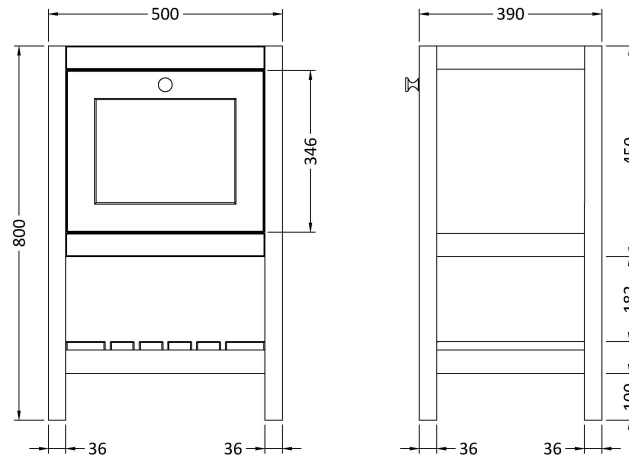

Sales Code: BEX323B

Description: 500 F/S Drawer & Classic Basin 3Th

Packaging Details

Barcode: 5056678422984

Sales Code: BEX323N

Description: 500 F/S Single Drawer Unit

Product Dimensions

Height (mm):	800
Width (mm):	695
Depth (mm):	450
Nett Weight (kg):	17.5

Packaging Dimensions

Height (mm):	820
Width (mm):	520
Depth (mm):	410
Gross Weight (kg):	18

Packaging Data

Box Colour:	Brown Cardboard Box
Box Qty:	1
Label Size:	150 x 100
Label Colour:	White Label
Label Qty:	2

Sales Code: CBM532

Description: 500 Classique Basin 3Th

Product Dimensions

Height (mm):	187
Width (mm):	531
Depth (mm):	406
Nett Weight (kg):	13.5

Packaging Dimensions

Height (mm):	430
Width (mm):	550
Depth (mm):	220
Gross Weight (kg):	13.5

Packaging Data

Box Colour:	Brown Cardboard Box - Printed
Box Qty:	1
Label Size:	100 x 50
Label Colour:	White Label
Label Qty:	2

Outer Box Dimensions (If Applicable)

Height (mm):	
Width (mm):	
Depth (mm):	
Gross Weight (kg):	
Barcode:	5056462643649