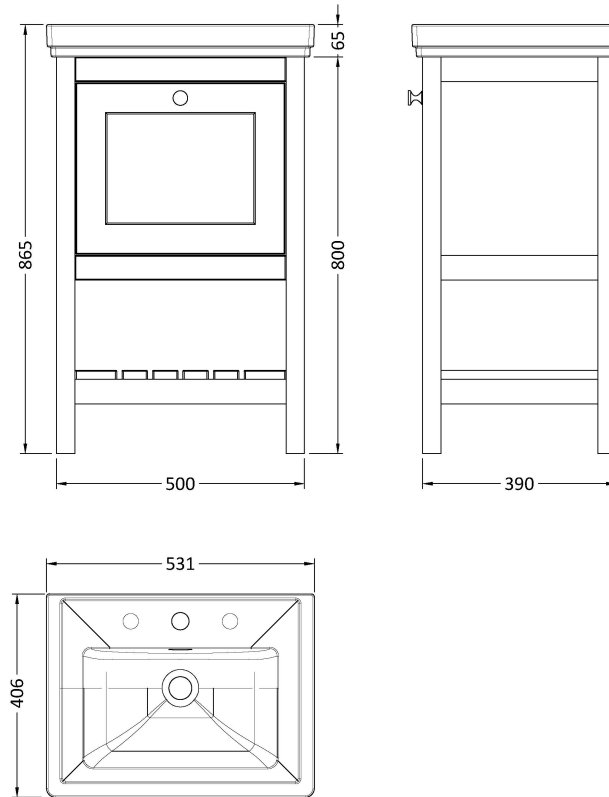

Sales Code: BEX323B

Description: 500 F/S Drawer & Classic Basin 3Th

Packaging Details

Barcode: 5056678422984

Sales Code: BEX323N

Description: 500 F/S Single Drawer Unit

Product Dimensions

Height (mm):	800
Width (mm):	695
Depth (mm):	450
Nett Weight (kg):	17.5

Packaging Dimensions

Height (mm):	820
Width (mm):	520
Depth (mm):	410
Gross Weight (kg):	18

Packaging Data

Box Colour:	Brown Cardboard Box
Box Qty:	1
Label Size:	150 x 100
Label Colour:	White Label
Label Qty:	2

Outer Box Dimensions (If Applicable)

Height (mm):	
Width (mm):	
Depth (mm):	
Gross Weight (kg):	
Barcode:	5056678497685

Product Details

Country of Origin:	Ireland
Fitting Instruction:	No
CE & UKCA:	
FSC Certified Materials:	Yes
Colour:	Indigo Blue
Construction Method:	Cam & Wood Dowel
Construction Type:	Rigid
Cabinet Finish:	MFC Smooth Matt
Fascia Finish:	MFC Smooth Matt
Cabinet Thickness (mm):	18
Fascia Thickness (mm):	18
Drawer Included:	Yes
Drawer Type:	80mm High Metal S/C Inc Galler
No of Shelves:	1
Hinge Type:	Not Applicable
Hinge Included:	No
Adjustable Legs:	Not Applicable
Fixings Included:	Not Required
Handle Style:	Traditional
Waste Shroud:	Yes
Handle Included:	Yes
Handle Type:	Knob

Sales Code: CBM532

Description: 500 Classique Basin 3Th

Product Dimensions

Height (mm):	187
Width (mm):	531
Depth (mm):	406
Nett Weight (kg):	13.5

Packaging Dimensions

Height (mm):	430
Width (mm):	550
Depth (mm):	220
Gross Weight (kg):	13.5