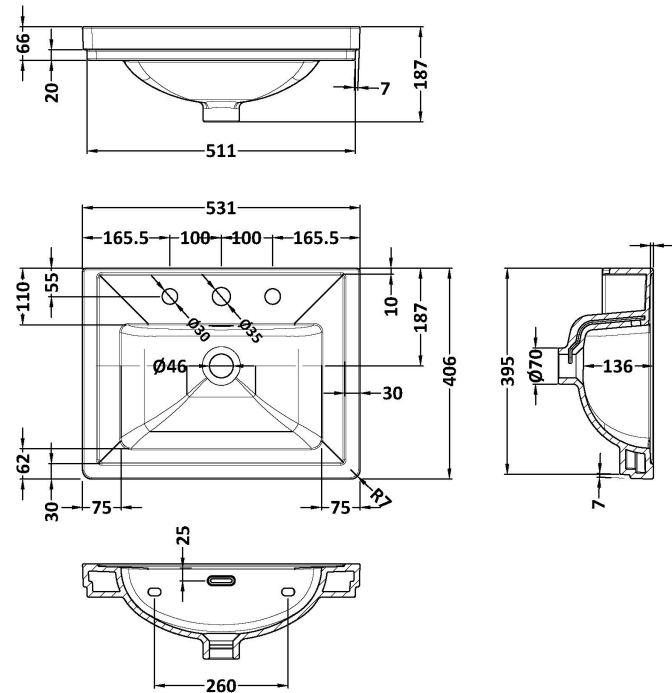

Packaging Dimensions

Height (mm):	820
Width (mm):	520
Depth (mm):	410
Gross Weight (kg):	18

Packaging Data

Box Colour:	Brown Cardboard Box
Box Qty:	1
Label Size:	150 x 100
Label Colour:	White Label
Label Qty:	2

Outer Box Dimensions (If Applicable)

Height (mm):	
Width (mm):	
Depth (mm):	
Gross Weight (kg):	
Barcode:	5056678497685

Product Details

Country of Origin:	Ireland
Fitting Instruction:	No
CE & UKCA:	
FSC Certified Materials:	Yes
Colour:	Indigo Blue
Construction Method:	Cam & Wood Dowel
Construction Type:	Rigid
Cabinet Finish:	MFC Smooth Matt
Fascia Finish:	MFC Smooth Matt
Cabinet Thickness (mm):	18
Fascia Thickness (mm):	18
Drawer Included:	Yes
Drawer Type:	80mm High Metal S/C Inc Galler
No of Shelves:	1
Hinge Type:	Not Applicable
Hinge Included:	No
Adjustable Legs:	Not Applicable
Fixings Included:	Not Required
Handle Style:	Traditional
Waste Shroud:	Yes
Handle Included:	Yes
Handle Type:	Knob

Sales Code: CBM532

Description: 500 Classique Basin 3Th

Product Dimensions

Height (mm):	187
Width (mm):	531
Depth (mm):	406
Nett Weight (kg):	13.5

Packaging Dimensions

Height (mm):	430
Width (mm):	550
Depth (mm):	220
Gross Weight (kg):	13.5

Packaging Data

Box Colour:	Brown Cardboard Box - Printed
Box Qty:	1
Label Size:	100 x 50
Label Colour:	White Label
Label Qty:	2

Outer Box Dimensions (If Applicable)

Height (mm):	
Width (mm):	
Depth (mm):	
Gross Weight (kg):	
Barcode:	5056462643649