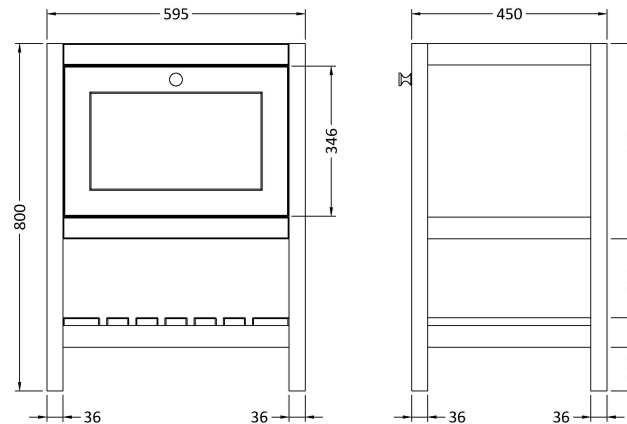

Sales Code: BEX225B

Description: 600 F/S Drawer & Classic Basin 3Th

Packaging Details

Barcode: 5056678422939

Sales Code: BEX225N

Description: 600 F/S Single Drawer Unit

Product Dimensions

Height (mm):	800
Width (mm):	595
Depth (mm):	450
Nett Weight (kg):	20.5

Packaging Dimensions

Height (mm):	820
Width (mm):	615
Depth (mm):	470
Gross Weight (kg):	21

Packaging Data

Box Colour:	Brown Cardboard Box
Box Qty:	1
Label Size:	150 x 100
Label Colour:	White Label
Label Qty:	2

Outer Box Dimensions (If Applicable)

Height (mm):	
Width (mm):	
Depth (mm):	
Gross Weight (kg):	
Barcode:	5056678497661

Product Details

Country of Origin:	Ireland
Fitting Instruction:	No
CE & UKCA:	
FSC Certified Materials:	Yes
Colour:	Cool Grey
Construction Method:	Cam & Wood Dowel
Construction Type:	Rigid
Cabinet Finish:	MFC Smooth Matt
Fascia Finish:	MFC Smooth Matt
Cabinet Thickness (mm):	18
Fascia Thickness (mm):	18
Drawer Included:	Yes
Drawer Type:	80mm High Metal S/C Inc Galler
No of Shelves:	1
Hinge Type:	Not Applicable
Hinge Included:	No
Adjustable Legs:	Not Applicable
Fixings Included:	Not Required
Handle Style:	Traditional
Waste Shroud:	Yes
Handle Included:	Yes
Handle Type:	Knob

Sales Code: CBM533

Description: 600 Classique Basin 3Th

Product Dimensions

Height (mm):	66
Width (mm):	630
Depth (mm):	471
Nett Weight (kg):	17

Packaging Dimensions

Height (mm):	490
Width (mm):	650
Depth (mm):	220
Gross Weight (kg):	17