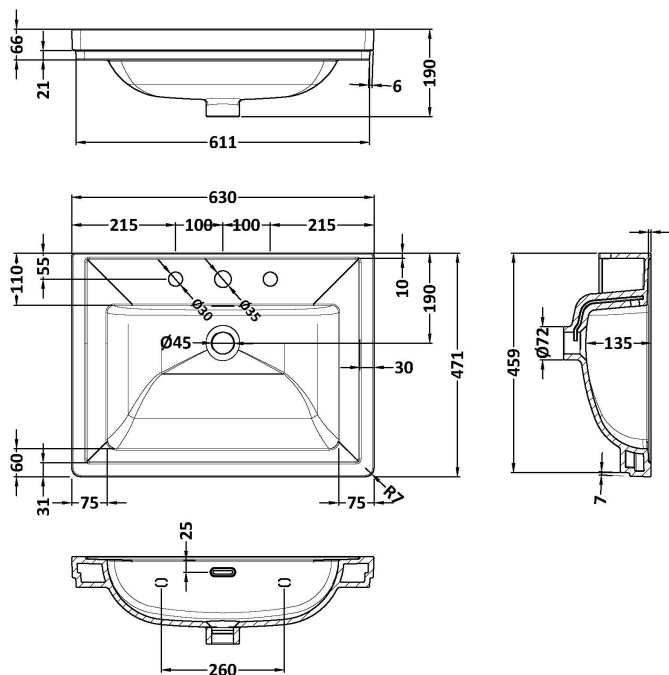

Packaging Dimensions

Height (mm):	820
Width (mm):	615
Depth (mm):	470
Gross Weight (kg):	21

Packaging Data

Box Colour:	Brown Cardboard Box
Box Qty:	1
Label Size:	150 x 100
Label Colour:	White Label
Label Qty:	2

Outer Box Dimensions (If Applicable)

Height (mm):	
Width (mm):	
Depth (mm):	
Gross Weight (kg):	
Barcode:	5056678497661

Product Details

Country of Origin:	Ireland
Fitting Instruction:	No
CE & UKCA:	
FSC Certified Materials:	Yes
Colour:	Cool Grey
Construction Method:	Cam & Wood Dowel
Construction Type:	Rigid
Cabinet Finish:	MFC Smooth Matt
Fascia Finish:	MFC Smooth Matt
Cabinet Thickness (mm):	18
Fascia Thickness (mm):	18
Drawer Included:	Yes
Drawer Type:	80mm High Metal S/C Inc Galler
No of Shelves:	1
Hinge Type:	Not Applicable
Hinge Included:	No
Adjustable Legs:	Not Applicable
Fixings Included:	Not Required
Handle Style:	Traditional
Waste Shroud:	Yes
Handle Included:	Yes
Handle Type:	Knob

Sales Code: CBM533

Description: 600 Classique Basin 3Th

Product Dimensions

Height (mm):	66
Width (mm):	630
Depth (mm):	471
Nett Weight (kg):	17

Packaging Dimensions

Height (mm):	490
Width (mm):	650
Depth (mm):	220
Gross Weight (kg):	17

Packaging Data

Box Colour:	Brown Cardboard Box - Printed
Box Qty:	1
Label Size:	100 x 50
Label Colour:	White Label
Label Qty:	2

Outer Box Dimensions (If Applicable)

Height (mm):	
Width (mm):	
Depth (mm):	
Gross Weight (kg):	
Barcode:	5056462643663