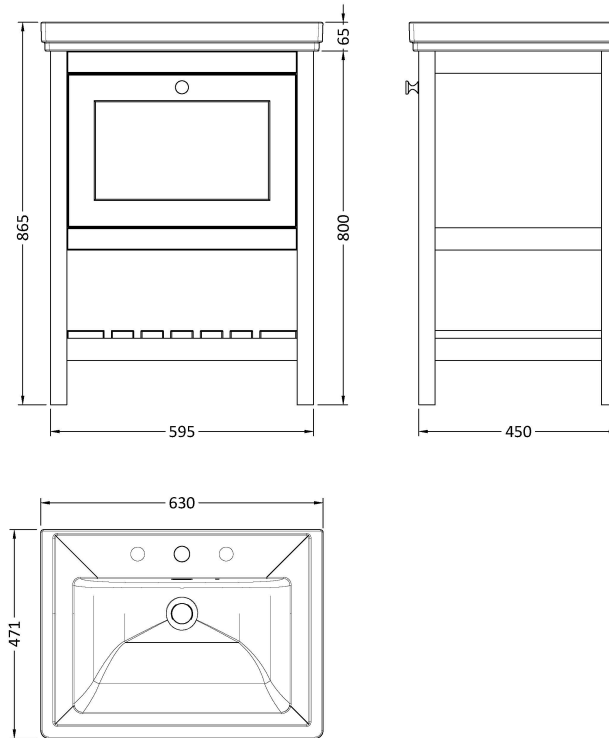

Sales Code: BEX225B

Description: 600 F/S Drawer & Classic Basin 3Th

Packaging Details

Barcode: 5056678422939

Sales Code: BEX225N

Description: 600 F/S Single Drawer Unit

Product Dimensions

Height (mm):	800
Width (mm):	595
Depth (mm):	450
Nett Weight (kg):	20.5

Packaging Dimensions

Height (mm):	820
Width (mm):	615
Depth (mm):	470
Gross Weight (kg):	21

Packaging Data

Box Colour:	Brown Cardboard Box
Box Qty:	1
Label Size:	150 x 100
Label Colour:	White Label
Label Qty:	2

Outer Box Dimensions (If Applicable)

Height (mm):	
Width (mm):	
Depth (mm):	
Gross Weight (kg):	
Barcode:	5056678497661

Product Details

Country of Origin:	Ireland
Fitting Instruction:	No
CE & UKCA:	
FSC Certified Materials:	Yes
Colour:	Cool Grey
Construction Method:	Cam & Wood Dowel
Construction Type:	Rigid
Cabinet Finish:	MFC Smooth Matt
Fascia Finish:	MFC Smooth Matt
Cabinet Thickness (mm):	18
Fascia Thickness (mm):	18
Drawer Included:	Yes
Drawer Type:	80mm High Metal S/C Inc Galler
No of Shelves:	1
Hinge Type:	Not Applicable
Hinge Included:	No
Adjustable Legs:	Not Applicable
Fixings Included:	Not Required
Handle Style:	Traditional
Waste Shroud:	Yes
Handle Included:	Yes
Handle Type:	Knob

Sales Code: CBM533

Description: 600 Classique Basin 3Th

Product Dimensions

Height (mm):	66
Width (mm):	630
Depth (mm):	471
Nett Weight (kg):	17

Packaging Dimensions

Height (mm):	490
Width (mm):	650
Depth (mm):	220
Gross Weight (kg):	17