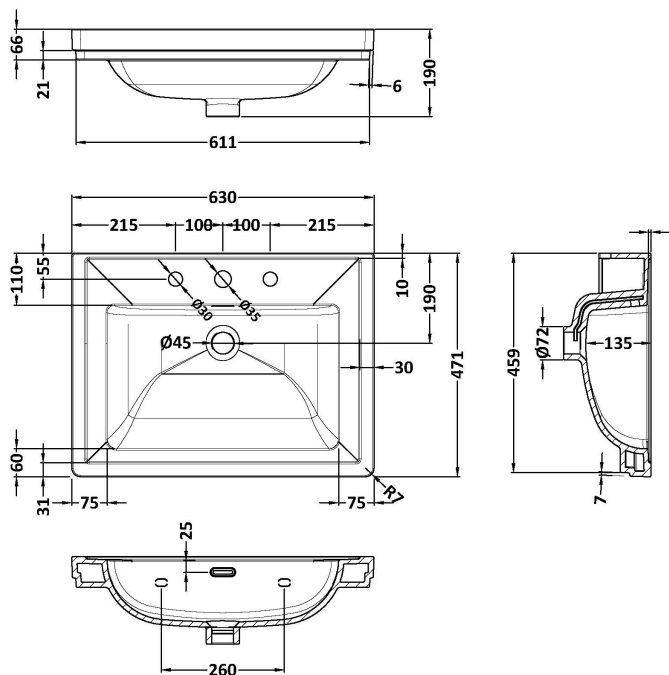

Packaging Dimensions

Height (mm):	820
Width (mm):	615
Depth (mm):	470
Gross Weight (kg):	21

Packaging Data

Box Colour:	Brown Cardboard Box
Box Qty:	1
Label Size:	150 x 100
Label Colour:	White Label
Label Qty:	2

Outer Box Dimensions (If Applicable)

Height (mm):	
Width (mm):	
Depth (mm):	
Gross Weight (kg):	
Barcode:	5056678497722

Product Details

Country of Origin:	Ireland
Fitting Instruction:	No
CE & UKCA:	
FSC Certified Materials:	Yes
Colour:	Matt Green
Construction Method:	Cam & Wood Dowel
Construction Type:	Rigid
Cabinet Finish:	MFC Smooth Matt
Fascia Finish:	MFC Smooth Matt
Cabinet Thickness (mm):	18
Fascia Thickness (mm):	18
Drawer Included:	Yes
Drawer Type:	80mm High Metal S/C Inc Galler
No of Shelves:	1
Hinge Type:	Not Applicable
Hinge Included:	No
Adjustable Legs:	Not Applicable
Fixings Included:	Not Required
Handle Style:	Traditional
Waste Shroud:	Yes
Handle Included:	Yes
Handle Type:	Knob

Sales Code: CBM533

Description: 600 Classique Basin 3Th

Product Dimensions

Height (mm):	66
Width (mm):	630
Depth (mm):	471
Nett Weight (kg):	17

Packaging Dimensions

Height (mm):	490
Width (mm):	650
Depth (mm):	220
Gross Weight (kg):	17

Packaging Data

Box Colour:	Brown Cardboard Box - Printed
Box Qty:	1
Label Size:	100 x 50
Label Colour:	White Label
Label Qty:	2

Outer Box Dimensions (If Applicable)

Height (mm):	
Width (mm):	
Depth (mm):	
Gross Weight (kg):	
Barcode:	5056462643663