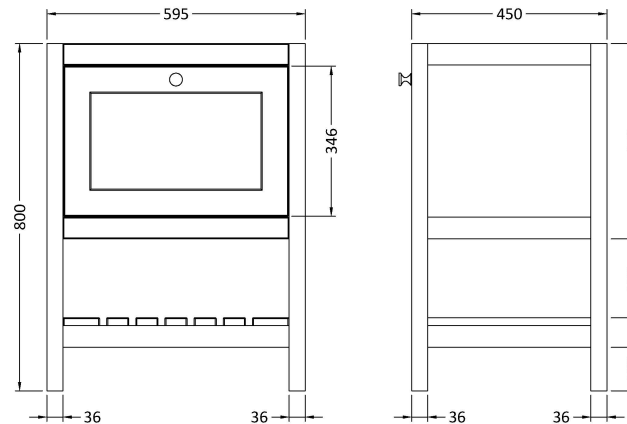

Sales Code: BEX825B

Description: 600 F/S Drawer & Classic Basin 3Th

Packaging Details

Barcode: 5056678422953

Sales Code: BEX825N

Description: 600 F/S Single Drawer Unit

Product Dimensions

Height (mm):	800
Width (mm):	595
Depth (mm):	450
Nett Weight (kg):	20.5

Packaging Dimensions

Height (mm):	820
Width (mm):	615
Depth (mm):	470
Gross Weight (kg):	21

Packaging Data

Box Colour:	Brown Cardboard Box
Box Qty:	1
Label Size:	150 x 100
Label Colour:	White Label
Label Qty:	2

Outer Box Dimensions (If Applicable)

Height (mm):	
Width (mm):	
Depth (mm):	
Gross Weight (kg):	
Barcode:	5056678497722

Product Details

Country of Origin:	Ireland
Fitting Instruction:	No
CE & UKCA:	
FSC Certified Materials:	Yes
Colour:	Matt Green
Construction Method:	Cam & Wood Dowel
Construction Type:	Rigid
Cabinet Finish:	MFC Smooth Matt
Fascia Finish:	MFC Smooth Matt
Cabinet Thickness (mm):	18
Fascia Thickness (mm):	18
Drawer Included:	Yes
Drawer Type:	80mm High Metal S/C Inc Galler
No of Shelves:	1
Hinge Type:	Not Applicable
Hinge Included:	No
Adjustable Legs:	Not Applicable
Fixings Included:	Not Required
Handle Style:	Traditional
Waste Shroud:	Yes
Handle Included:	Yes
Handle Type:	Knob

Sales Code: CBM533

Description: 600 Classique Basin 3Th

Product Dimensions

Height (mm):	66
Width (mm):	630
Depth (mm):	471
Nett Weight (kg):	17

Packaging Dimensions

Height (mm):	490
Width (mm):	650
Depth (mm):	220
Gross Weight (kg):	17