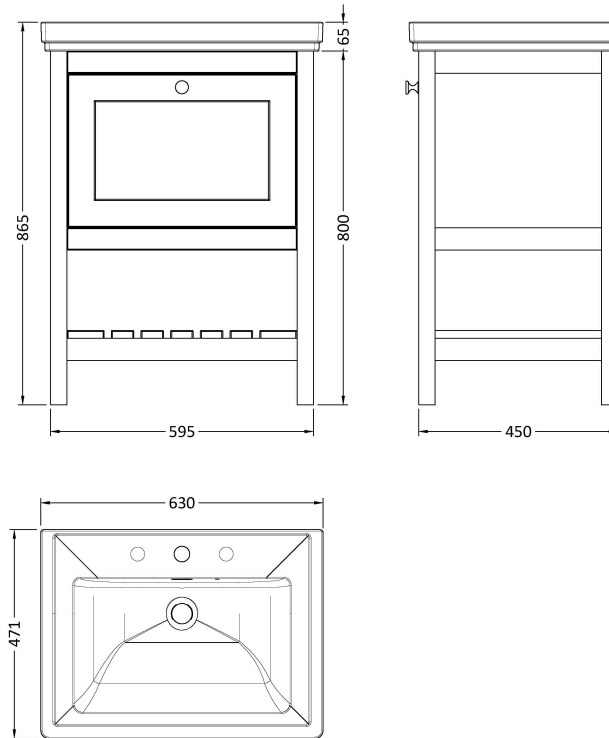

Sales Code: BEX825B

Description: 600 F/S Drawer & Classic Basin 3Th

Packaging Details

Barcode: 5056678422953

Sales Code: BEX825N

Description: 600 F/S Single Drawer Unit

Product Dimensions

Height (mm):	800
Width (mm):	595
Depth (mm):	450
Nett Weight (kg):	20.5

Packaging Dimensions

Height (mm):	820
Width (mm):	615
Depth (mm):	470
Gross Weight (kg):	21

Packaging Data

Box Colour:	Brown Cardboard Box
Box Qty:	1
Label Size:	150 x 100
Label Colour:	White Label
Label Qty:	2

Outer Box Dimensions (If Applicable)

Height (mm):	
Width (mm):	
Depth (mm):	
Gross Weight (kg):	
Barcode:	5056678497722

Product Details

Country of Origin:	Ireland
Fitting Instruction:	No
CE & UKCA:	
FSC Certified Materials:	Yes
Colour:	Matt Green
Construction Method:	Cam & Wood Dowel
Construction Type:	Rigid
Cabinet Finish:	MFC Smooth Matt
Fascia Finish:	MFC Smooth Matt
Cabinet Thickness (mm):	18
Fascia Thickness (mm):	18
Drawer Included:	Yes
Drawer Type:	80mm High Metal S/C Inc Galler
No of Shelves:	1
Hinge Type:	Not Applicable
Hinge Included:	No
Adjustable Legs:	Not Applicable
Fixings Included:	Not Required
Handle Style:	Traditional
Waste Shroud:	Yes
Handle Included:	Yes
Handle Type:	Knob

Sales Code: CBM533

Description: 600 Classique Basin 3Th

Product Dimensions

Height (mm):	66
Width (mm):	630
Depth (mm):	471
Nett Weight (kg):	17

Packaging Dimensions

Height (mm):	490
Width (mm):	650
Depth (mm):	220
Gross Weight (kg):	17