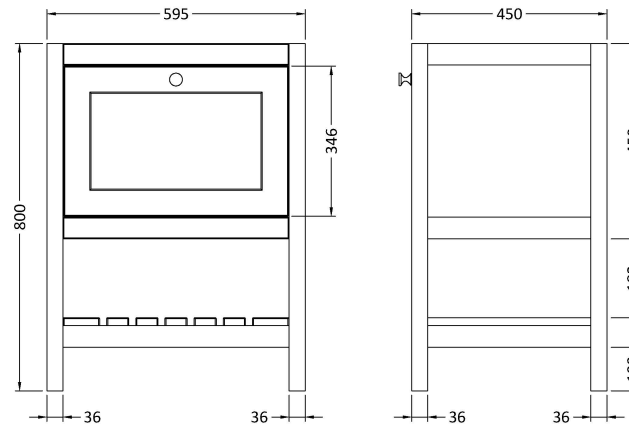

Sales Code: BEX125B

Description: 600 F/S Drawer & Classic Basin 3Th

Packaging Details

Barcode: 5056678422922

Sales Code: BEX125N

Description: 600 F/S Single Drawer Unit

Product Dimensions

Height (mm):	800
Width (mm):	595
Depth (mm):	450
Nett Weight (kg):	20.5

Packaging Dimensions

Height (mm):	820
Width (mm):	615
Depth (mm):	470
Gross Weight (kg):	21

Packaging Data

Box Colour:	Brown Cardboard Box
Box Qty:	1
Label Size:	150 x 100
Label Colour:	White Label
Label Qty:	2

Outer Box Dimensions (If Applicable)

Height (mm):	
Width (mm):	
Depth (mm):	
Gross Weight (kg):	
Barcode:	5056678497630

Product Details

Country of Origin:	Ireland
Fitting Instruction:	No
CE & UKCA:	
FSC Certified Materials:	Yes
Colour:	Pure White
Construction Method:	Cam & Wood Dowel
Construction Type:	Rigid
Cabinet Finish:	MFC Smooth Matt
Fascia Finish:	MFC Smooth Matt
Cabinet Thickness (mm):	18
Fascia Thickness (mm):	18
Drawer Included:	Yes
Drawer Type:	80mm High Metal S/C Inc Galler
No of Shelves:	1
Hinge Type:	Not Applicable
Hinge Included:	No
Adjustable Legs:	Not Applicable
Fixings Included:	Not Required
Handle Style:	Traditional
Waste Shroud:	Yes
Handle Included:	Yes
Handle Type:	Knob

Sales Code: CBM533

Description: 600 Classique Basin 3Th

Product Dimensions

Height (mm):	66
Width (mm):	630
Depth (mm):	471
Nett Weight (kg):	17

Packaging Dimensions

Height (mm):	490
Width (mm):	650
Depth (mm):	220
Gross Weight (kg):	17