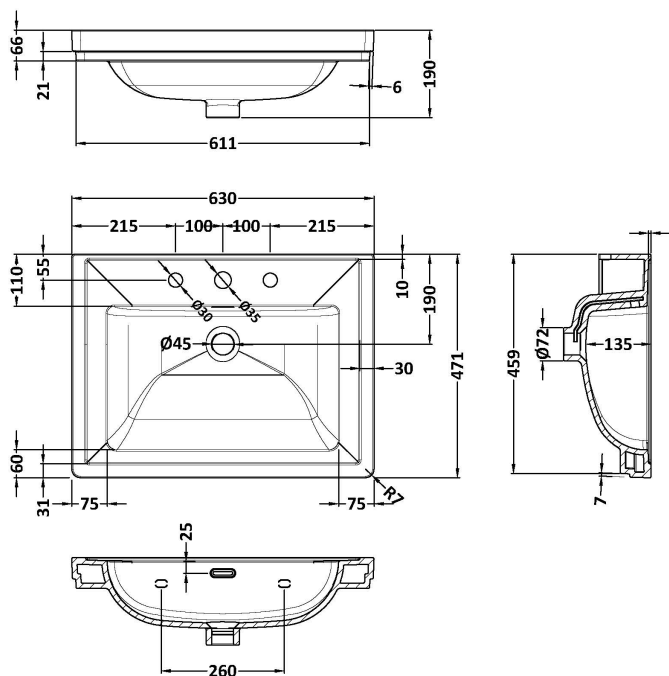

Packaging Dimensions

Height (mm):	820
Width (mm):	615
Depth (mm):	470
Gross Weight (kg):	21

Packaging Data

Box Colour:	Brown Cardboard Box
Box Qty:	1
Label Size:	150 x 100
Label Colour:	White Label
Label Qty:	2

Outer Box Dimensions (If Applicable)

Height (mm):	
Width (mm):	
Depth (mm):	
Gross Weight (kg):	
Barcode:	5056678497630

Product Details

Country of Origin:	Ireland
Fitting Instruction:	No
CE & UKCA:	
FSC Certified Materials:	Yes
Colour:	Pure White
Construction Method:	Cam & Wood Dowel
Construction Type:	Rigid
Cabinet Finish:	MFC Smooth Matt
Fascia Finish:	MFC Smooth Matt
Cabinet Thickness (mm):	18
Fascia Thickness (mm):	18
Drawer Included:	Yes
Drawer Type:	80mm High Metal S/C Inc Galler
No of Shelves:	1
Hinge Type:	Not Applicable
Hinge Included:	No
Adjustable Legs:	Not Applicable
Fixings Included:	Not Required
Handle Style:	Traditional
Waste Shroud:	Yes
Handle Included:	Yes
Handle Type:	Knob

Sales Code: CBM533

Description: 600 Classique Basin 3Th

Product Dimensions

Height (mm):	66
Width (mm):	630
Depth (mm):	471
Nett Weight (kg):	17

Packaging Dimensions

Height (mm):	490
Width (mm):	650
Depth (mm):	220
Gross Weight (kg):	17

Basins: Tap Hole: Three Tapholes Chain Stay Hole: No
Template: Not Required Waste Type Req: Slotted
Overflow Inc: Yes Overflow Cover: Yes
Inner Bowl Depth (mm): 135 mm