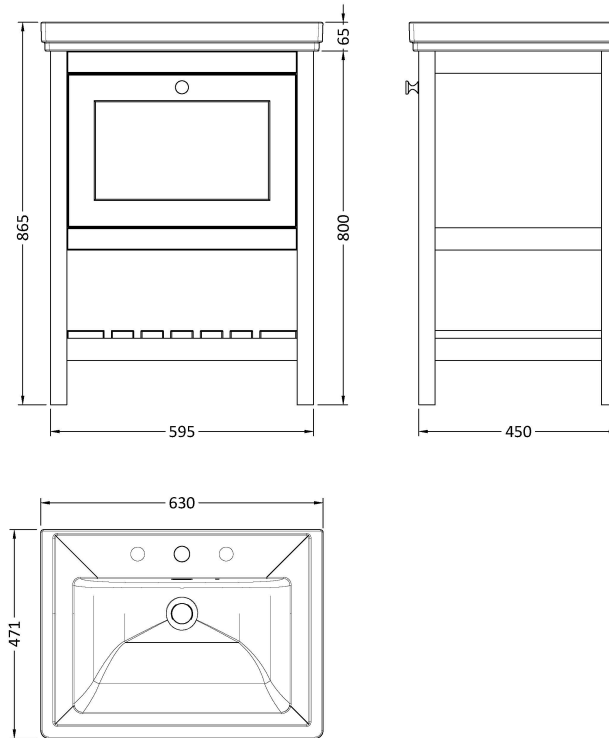

Sales Code: BEX125B

Description: 600 F/S Drawer & Classic Basin 3Th

Packaging Details

Barcode: 5056678422922

Sales Code: BEX125N

Description: 600 F/S Single Drawer Unit

Product Dimensions

Height (mm):	800
Width (mm):	595
Depth (mm):	450
Nett Weight (kg):	20.5

Packaging Dimensions

Height (mm):	820
Width (mm):	615
Depth (mm):	470
Gross Weight (kg):	21

Packaging Data

Box Colour:	Brown Cardboard Box
Box Qty:	1
Label Size:	150 x 100
Label Colour:	White Label
Label Qty:	2

Outer Box Dimensions (If Applicable)

Height (mm):	
Width (mm):	
Depth (mm):	
Gross Weight (kg):	
Barcode:	5056678497630

Product Details

Country of Origin:	Ireland
Fitting Instruction:	No
CE & UKCA:	
FSC Certified Materials:	Yes
Colour:	Pure White
Construction Method:	Cam & Wood Dowel
Construction Type:	Rigid
Cabinet Finish:	MFC Smooth Matt
Fascia Finish:	MFC Smooth Matt
Cabinet Thickness (mm):	18
Fascia Thickness (mm):	18
Drawer Included:	Yes
Drawer Type:	80mm High Metal S/C Inc Galler
No of Shelves:	1
Hinge Type:	Not Applicable
Hinge Included:	No
Adjustable Legs:	Not Applicable
Fixings Included:	Not Required
Handle Style:	Traditional
Waste Shroud:	Yes
Handle Included:	Yes
Handle Type:	Knob

Sales Code: CBM533

Description: 600 Classique Basin 3Th

Product Dimensions

Height (mm):	66
Width (mm):	630
Depth (mm):	471
Nett Weight (kg):	17

Packaging Dimensions

Height (mm):	490
Width (mm):	650
Depth (mm):	220
Gross Weight (kg):	17