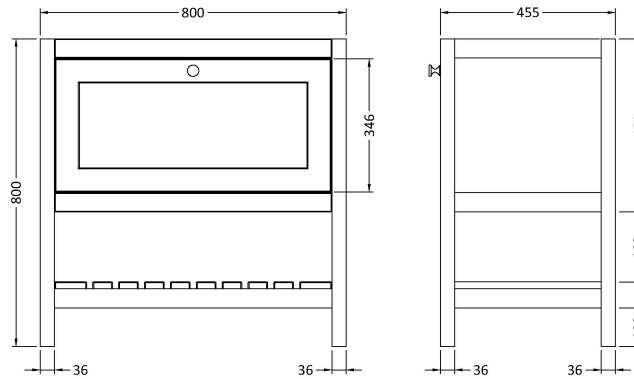

### Product Dimensions

Height (mm):	800
Width (mm):	795
Depth (mm):	450
Nett Weight (kg):	25.5

### Packaging Dimensions

Height (mm):	820
Width (mm):	820
Depth (mm):	475
Gross Weight (kg):	26

### Product Dimensions

Height (mm):	67
Width (mm):	830
Depth (mm):	470
Nett Weight (kg):	21.5

### Packaging Dimensions

Height (mm):	490
Width (mm):	850
Depth (mm):	220
Gross Weight (kg):	21.5