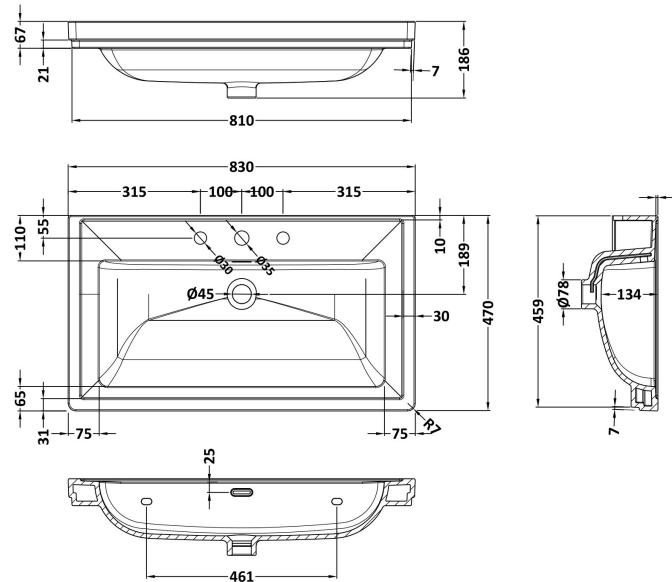

### Product Dimensions

Height (mm):	800
Width (mm):	795
Depth (mm):	450
Nett Weight (kg):	25.5

### Packaging Dimensions

Height (mm):	820
Width (mm):	820
Depth (mm):	475
Gross Weight (kg):	26

### Outer Box Dimensions (If Applicable)

Height (mm):	
Width (mm):	
Depth (mm):	
Gross Weight (kg):	
Barcode:	5056678497678

### Product Dimensions

Height (mm):	67
Width (mm):	830
Depth (mm):	470
Nett Weight (kg):	21.5