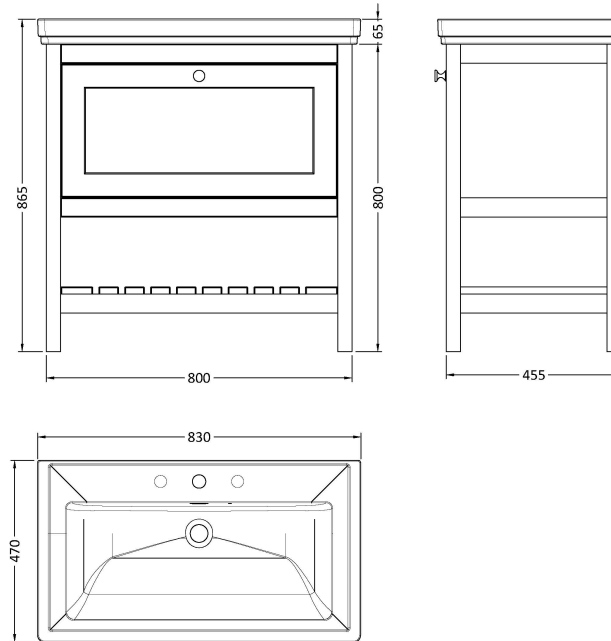

Sales Code: BEX227B

Description: 800 F/S Drawer & Classic Basin 3Th

Packaging Details

Barcode: 5056678423011