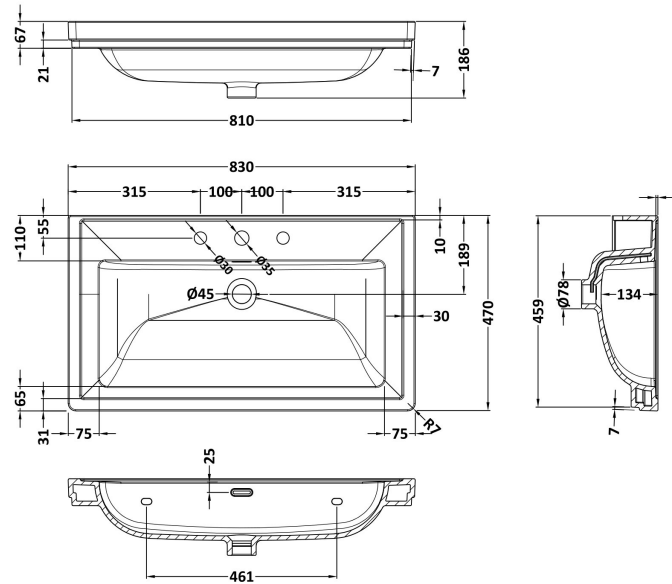

### Product Dimensions

Height (mm):	800
Width (mm):	795
Depth (mm):	450
Nett Weight (kg):	25.5

### Packaging Dimensions

Height (mm):	820
Width (mm):	820
Depth (mm):	475
Gross Weight (kg):	26

### Outer Box Dimensions (If Applicable)

Height (mm):	
Width (mm):	
Depth (mm):	
Gross Weight (kg):	
Barcode:	5056678497739

Sales Code: CBM535

Description: 800 Classique Basin 3Th

**Product Dimensions**

Height (mm):	67
Width (mm):	830
Depth (mm):	470
Nett Weight (kg):	21.5

**Packaging Dimensions**

Height (mm):	490
Width (mm):	850
Depth (mm):	220
Gross Weight (kg):	21.5