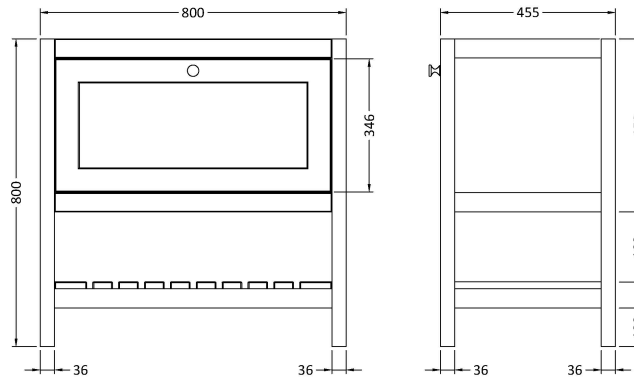

### Product Dimensions

Height (mm):	800
Width (mm):	795
Depth (mm):	450
Nett Weight (kg):	25.5

### Packaging Dimensions

Height (mm):	820
Width (mm):	820
Depth (mm):	475
Gross Weight (kg):	26

### Outer Box Dimensions (If Applicable)

Height (mm):	
Width (mm):	
Depth (mm):	
Gross Weight (kg):	
Barcode:	5056678497739

Sales Code: CBM535

Description: 800 Classique Basin 3Th

**Product Dimensions**

Height (mm):	67
Width (mm):	830
Depth (mm):	470
Nett Weight (kg):	21.5

**Packaging Dimensions**

Height (mm):	490
Width (mm):	850
Depth (mm):	220
Gross Weight (kg):	21.5