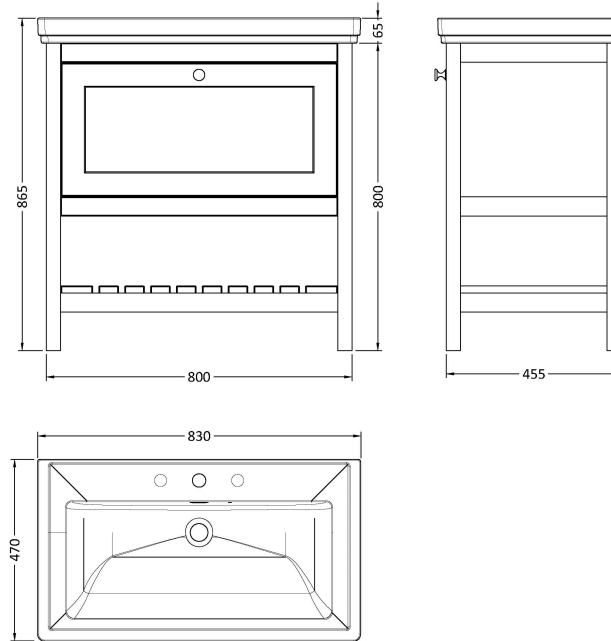

Sales Code: BEX827B

Description: 800 F/S Drawer & Classic Basin 3Th

Packaging Details

Barcode: 5056678423035