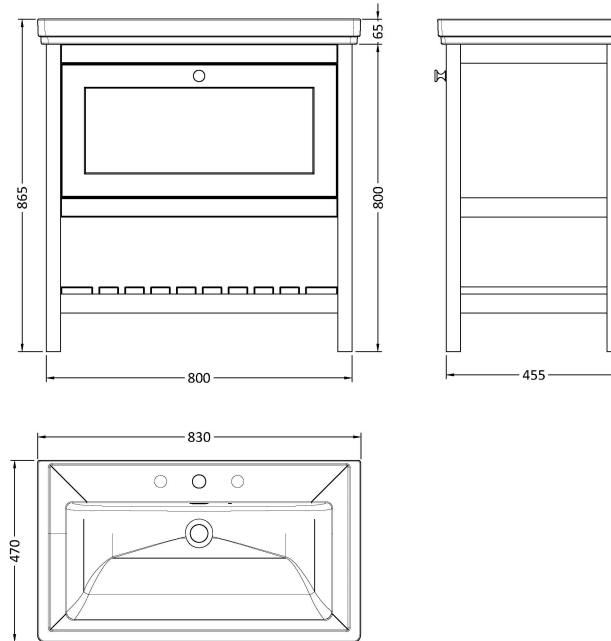

Sales Code: BEX327B

Description: 800 F/S Drawer & Classic Basin 3Th

Packaging Details

Barcode: 5056678423028