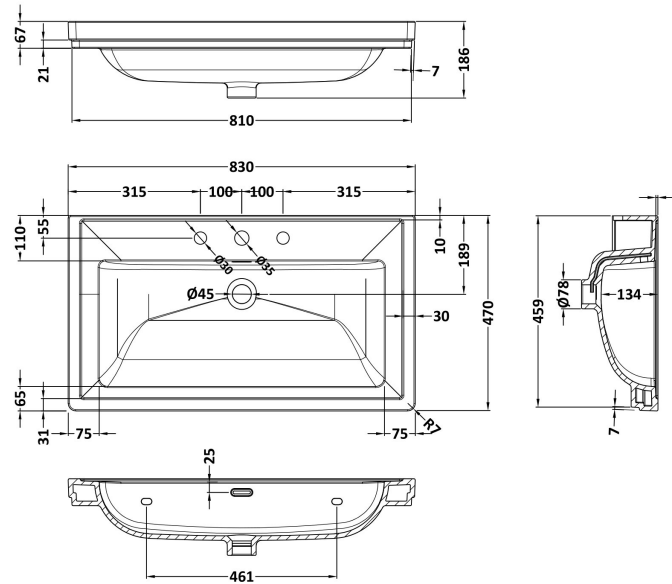

### Product Dimensions

Height (mm):	800
Width (mm):	795
Depth (mm):	450
Nett Weight (kg):	25.5

### Packaging Dimensions

Height (mm):	820
Width (mm):	820
Depth (mm):	475
Gross Weight (kg):	26

### Outer Box Dimensions (If Applicable)

Height (mm):	
Width (mm):	
Depth (mm):	
Gross Weight (kg):	
Barcode:	5056678497708

Sales Code: CBM535

Description: 800 Classique Basin 3Th

**Product Dimensions**

Height (mm):	67
Width (mm):	830
Depth (mm):	470
Nett Weight (kg):	21.5

**Packaging Dimensions**

Height (mm):	490
Width (mm):	850
Depth (mm):	220
Gross Weight (kg):	21.5