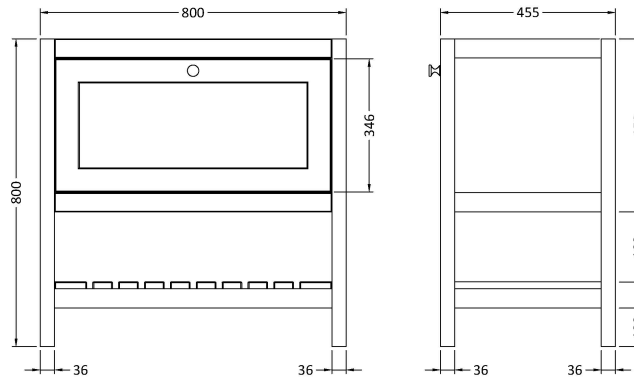

### Product Dimensions

Height (mm):	800
Width (mm):	795
Depth (mm):	450
Nett Weight (kg):	25.5

### Packaging Dimensions

Height (mm):	820
Width (mm):	820
Depth (mm):	475
Gross Weight (kg):	26

### Outer Box Dimensions (If Applicable)

Height (mm):	
Width (mm):	
Depth (mm):	
Gross Weight (kg):	
Barcode:	5056678497708

Sales Code: CBM535

Description: 800 Classique Basin 3Th

**Product Dimensions**

Height (mm):	67
Width (mm):	830
Depth (mm):	470
Nett Weight (kg):	21.5

**Packaging Dimensions**

Height (mm):	490
Width (mm):	850
Depth (mm):	220
Gross Weight (kg):	21.5