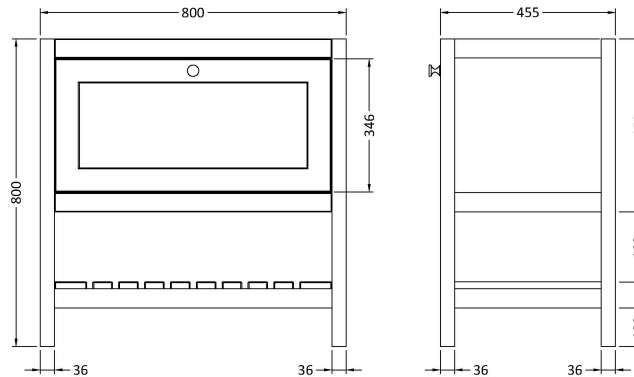

Sales Code: BEX127B

Description: 800 F/S Drawer & Classic Basin 3Th

Packaging Details

Barcode: 5056678423004

Sales Code: BEX127N

Description: 800 F/S Single Drawer Unit

Product Dimensions

Height (mm):	800
Width (mm):	795
Depth (mm):	450
Nett Weight (kg):	25.5

Packaging Dimensions

Height (mm):	820
Width (mm):	820
Depth (mm):	475
Gross Weight (kg):	26

Packaging Data

Box Colour:	Brown Cardboard Box
Box Qty:	1
Label Size:	150 x 100
Label Colour:	White Label
Label Qty:	2

Outer Box Dimensions (If Applicable)

Height (mm):	
Width (mm):	
Depth (mm):	
Gross Weight (kg):	
Barcode:	5056678497647

Product Details

Country of Origin:	Ireland
Fitting Instruction:	No
CE & UKCA:	
FSC Certified Materials:	Yes
Colour:	Pure White
Construction Method:	Cam & Wood Dowel
Construction Type:	Rigid
Cabinet Finish:	MFC Smooth Matt
Fascia Finish:	MFC Smooth Matt
Cabinet Thickness (mm):	18
Fascia Thickness (mm):	18
Drawer Included:	Yes
Drawer Type:	80mm High Metal S/C Inc Galler
No of Shelves:	1
Hinge Type:	Not Applicable
Hinge Included:	No
Adjustable Legs:	Not Applicable
Fixings Included:	Not Required
Handle Style:	Traditional
Waste Shroud:	Yes
Handle Included:	Yes
Handle Type:	Knob

Sales Code: CBM535

Description: 800 Classique Basin 3Th

Product Dimensions

Height (mm):	67
Width (mm):	830
Depth (mm):	470
Nett Weight (kg):	21.5

Packaging Dimensions

Height (mm):	490
Width (mm):	850
Depth (mm):	220
Gross Weight (kg):	21.5