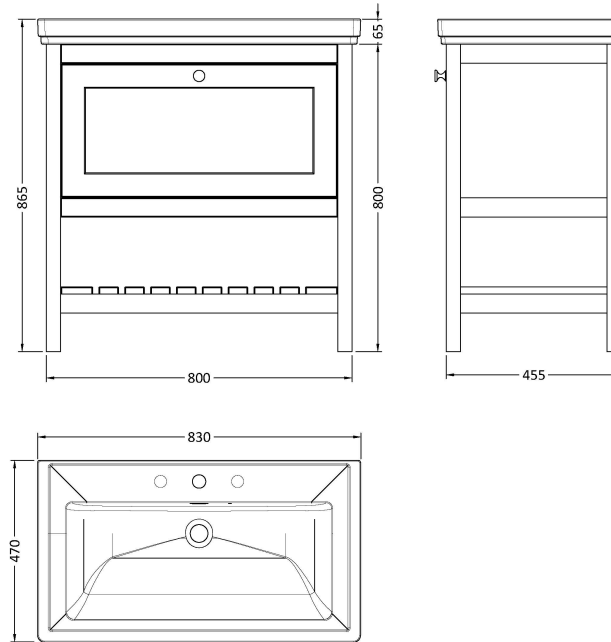

Sales Code: BEX127B

Description: 800 F/S Drawer & Classic Basin 3Th

Packaging Details

Barcode: 5056678423004

Sales Code: BEX127N

Description: 800 F/S Single Drawer Unit

Product Dimensions

Height (mm):	800
Width (mm):	795
Depth (mm):	450
Nett Weight (kg):	25.5

Packaging Dimensions

Height (mm):	820
Width (mm):	820
Depth (mm):	475
Gross Weight (kg):	26

Packaging Data

Box Colour:	Brown Cardboard Box
Box Qty:	1
Label Size:	150 x 100
Label Colour:	White Label
Label Qty:	2

Outer Box Dimensions (If Applicable)

Height (mm):	
Width (mm):	
Depth (mm):	
Gross Weight (kg):	
Barcode:	5056678497647

Product Details

Country of Origin:	Ireland
Fitting Instruction:	No
CE & UKCA:	
FSC Certified Materials:	Yes
Colour:	Pure White
Construction Method:	Cam & Wood Dowel
Construction Type:	Rigid
Cabinet Finish:	MFC Smooth Matt
Fascia Finish:	MFC Smooth Matt
Cabinet Thickness (mm):	18
Fascia Thickness (mm):	18
Drawer Included:	Yes
Drawer Type:	80mm High Metal S/C Inc Galler
No of Shelves:	1
Hinge Type:	Not Applicable
Hinge Included:	No
Adjustable Legs:	Not Applicable
Fixings Included:	Not Required
Handle Style:	Traditional
Waste Shroud:	Yes
Handle Included:	Yes
Handle Type:	Knob

Sales Code: CBM535

Description: 800 Classique Basin 3Th

Product Dimensions

Height (mm):	67
Width (mm):	830
Depth (mm):	470
Nett Weight (kg):	21.5

Packaging Dimensions

Height (mm):	490
Width (mm):	850
Depth (mm):	220
Gross Weight (kg):	21.5