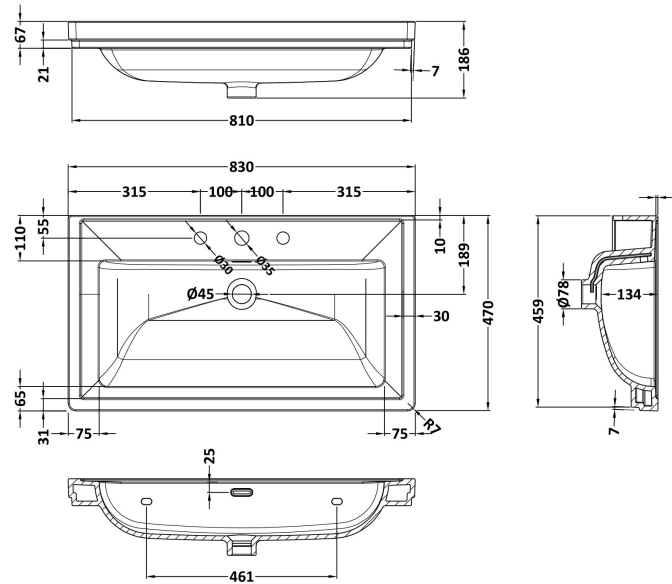

Packaging Dimensions

Height (mm):	820
Width (mm):	820
Depth (mm):	475
Gross Weight (kg):	26

Packaging Data

Box Colour:	Brown Cardboard Box
Box Qty:	1
Label Size:	150 x 100
Label Colour:	White Label
Label Qty:	2

Outer Box Dimensions (If Applicable)

Height (mm):	
Width (mm):	
Depth (mm):	
Gross Weight (kg):	
Barcode:	5056678497647

Product Details

Country of Origin:	Ireland
Fitting Instruction:	No
CE & UKCA:	
FSC Certified Materials:	Yes
Colour:	Pure White
Construction Method:	Cam & Wood Dowel
Construction Type:	Rigid
Cabinet Finish:	MFC Smooth Matt
Fascia Finish:	MFC Smooth Matt
Cabinet Thickness (mm):	18
Fascia Thickness (mm):	18
Drawer Included:	Yes
Drawer Type:	80mm High Metal S/C Inc Galler
No of Shelves:	1
Hinge Type:	Not Applicable
Hinge Included:	No
Adjustable Legs:	Not Applicable
Fixings Included:	Not Required
Handle Style:	Traditional
Waste Shroud:	Yes
Handle Included:	Yes
Handle Type:	Knob

Sales Code: CBM535

Description: 800 Classique Basin 3Th

Product Dimensions

Height (mm):	67
Width (mm):	830
Depth (mm):	470
Nett Weight (kg):	21.5

Packaging Dimensions

Height (mm):	490
Width (mm):	850
Depth (mm):	220
Gross Weight (kg):	21.5

Packaging Data

Box Colour:	Brown Cardboard Box - Printed
Box Qty:	1
Label Size:	100 x 50
Label Colour:	White Label
Label Qty:	2

Outer Box Dimensions (If Applicable)

Height (mm):	
Width (mm):	
Depth (mm):	
Gross Weight (kg):	
Barcode:	5056462643687