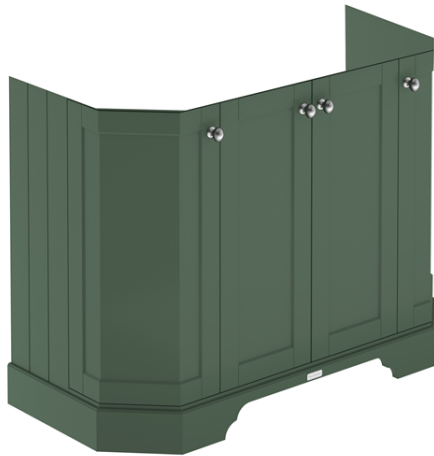

Sales Code: LOF882

Description: 1000 4-Door Angled Unit & Marble Top 1Th

### Packaging Details

Barcode: 5056462646923

Sales Code: LON806

Description: 1000 4-Door Angled Basin Unit

### Product Dimensions

Height (mm):	810
Width (mm):	1036
Depth (mm):	473
Nett Weight (kg):	42.5

### Packaging Dimensions

Height (mm):	850
Width (mm):	1055
Depth (mm):	510
Gross Weight (kg):	43.5