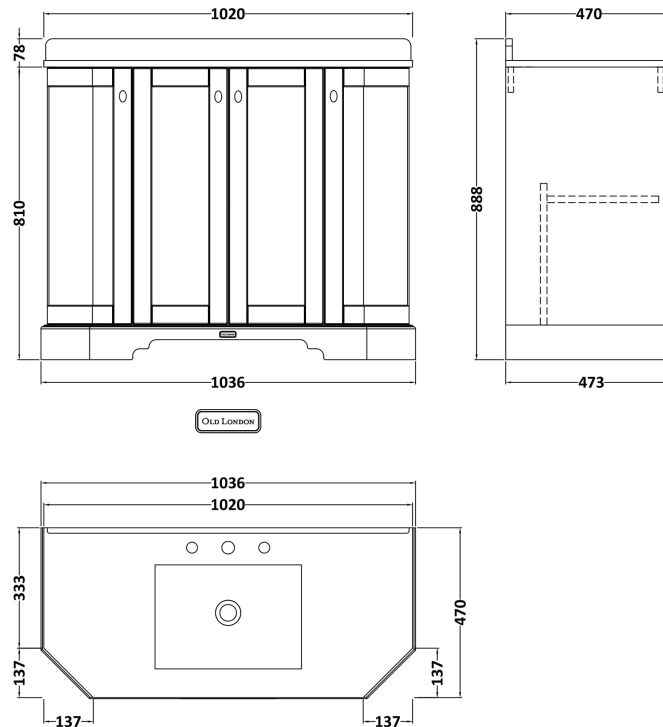

### Product Dimensions

Height (mm):	810
Width (mm):	1036
Depth (mm):	473
Nett Weight (kg):	42.5

### Packaging Dimensions

Height (mm):	850
Width (mm):	1055
Depth (mm):	510
Gross Weight (kg):	43.5

### Product Dimensions

Height (mm):	268
Width (mm):	1020
Depth (mm):	470
Nett Weight (kg):	18

### Packaging Dimensions

Height (mm):	250
Width (mm):	1100
Depth (mm):	580
Gross Weight (kg):	18.5