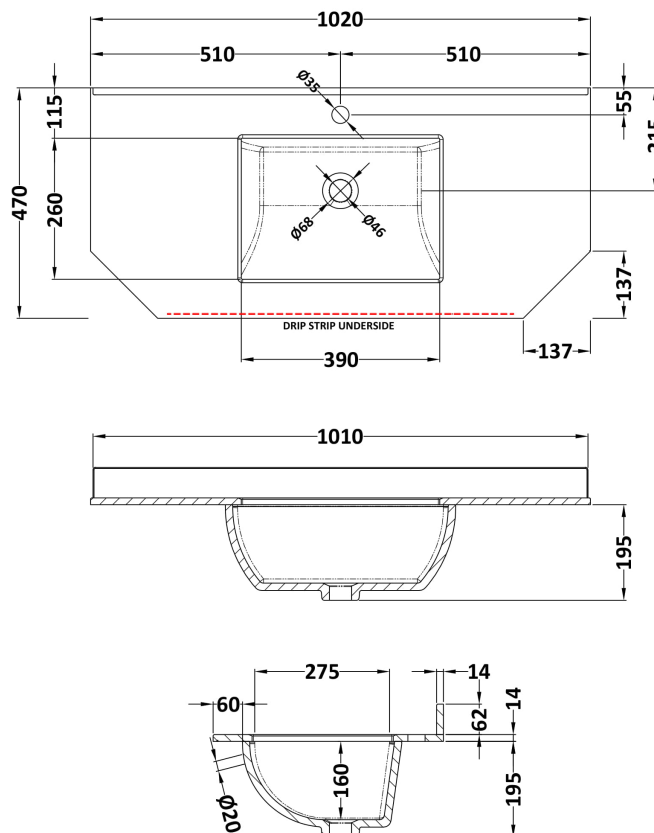

### Product Dimensions

Height (mm):	810
Width (mm):	1036
Depth (mm):	473
Nett Weight (kg):	42.5

### Outer Box Dimensions (If Applicable)

Height (mm):	
Width (mm):	
Depth (mm):	
Gross Weight (kg):	
Barcode:	5056462622798

### Product Dimensions

Height (mm):	268
Width (mm):	1020
Depth (mm):	470
Nett Weight (kg):	18

### Packaging Dimensions

Height (mm):	250
Width (mm):	1100
Depth (mm):	580
Gross Weight (kg):	18.5