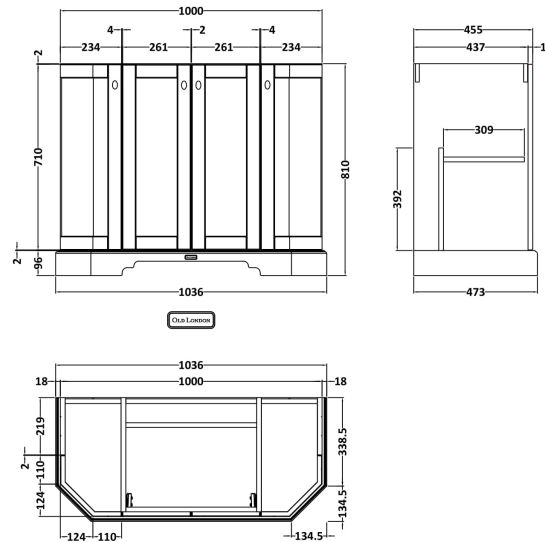

Sales Code: LOF282

Description: 1000 4-Door Angled Unit & Marble Top 1Th

Packaging Details

Barcode: 5056462602714

Sales Code: LON206

Description: 1000 4-Door Angled Basin Unit

Product Dimensions

Height (mm):	810
Width (mm):	1036
Depth (mm):	473
Nett Weight (kg):	42.5

Packaging Dimensions

Height (mm):	850
Width (mm):	1055
Depth (mm):	510
Gross Weight (kg):	43.5

Packaging Data

Box Colour:	Brown Cardboard Box
Box Qty:	1
Label Size:	150 x 100
Label Colour:	White Label
Label Qty:	2

Outer Box Dimensions (If Applicable)

Height (mm):	
Width (mm):	
Depth (mm):	
Gross Weight (kg):	
Barcode:	5056211871798

Product Details

Country of Origin:	Ireland
Fitting Instruction:	No
CE & UKCA:	
FSC Certified Materials:	Yes
Colour:	Storm Grey
Construction Method:	Cam & Wood Dowel
Construction Type:	Rigid
Cabinet Finish:	Mdf Vinyl Smooth Matt
Fascia Finish:	Mdf Vinyl Smooth Matt
Cabinet Thickness (mm):	18
Fascia Thickness (mm):	18
Drawer Included:	No
Drawer Type:	Not Applicable
No of Shelves:	1
Hinge Type:	95 Degree Inset Clip-On S/C
Hinge Included:	Yes
Adjustable Legs:	Not Applicable
Fixings Included:	Not Required
Handle Style:	Traditional
Waste Shroud:	No
Handle Included:	Yes
Handle Type:	Knob

Sales Code: LOM269

Description: 1000 Single Bowl Angled Marble Top 1Th

Product Dimensions

Height (mm):	268
Width (mm):	1020
Depth (mm):	470
Nett Weight (kg):	18

Packaging Dimensions

Height (mm):	250
Width (mm):	1100
Depth (mm):	580
Gross Weight (kg):	18.5