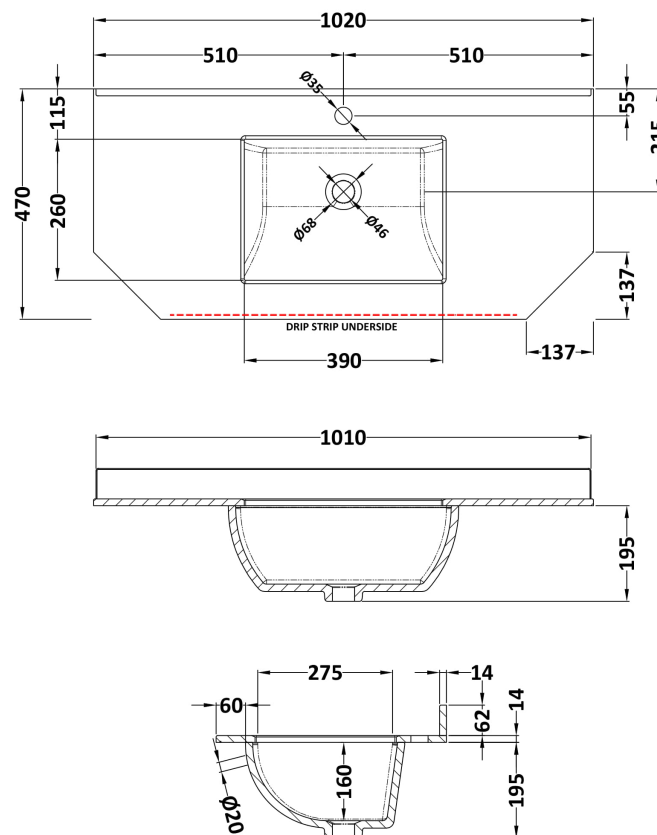

Packaging Dimensions

Height (mm):	850
Width (mm):	1055
Depth (mm):	510
Gross Weight (kg):	43.5

Packaging Data

Box Colour:	Brown Cardboard Box
Box Qty:	1
Label Size:	150 x 100
Label Colour:	White Label
Label Qty:	2

Outer Box Dimensions (If Applicable)

Height (mm):	
Width (mm):	
Depth (mm):	
Gross Weight (kg):	
Barcode:	5056211871798

Product Details

Country of Origin:	Ireland
Fitting Instruction:	No
CE & UKCA:	
FSC Certified Materials:	Yes
Colour:	Storm Grey
Construction Method:	Cam & Wood Dowel
Construction Type:	Rigid
Cabinet Finish:	Mdf Vinyl Smooth Matt
Fascia Finish:	Mdf Vinyl Smooth Matt
Cabinet Thickness (mm):	18
Fascia Thickness (mm):	18
Drawer Included:	No
Drawer Type:	Not Applicable
No of Shelves:	1
Hinge Type:	95 Degree Inset Clip-On S/C
Hinge Included:	Yes
Adjustable Legs:	Not Applicable
Fixings Included:	Not Required
Handle Style:	Traditional
Waste Shroud:	No
Handle Included:	Yes
Handle Type:	Knob

Sales Code: LOM269

Description: 1000 Single Bowl Angled Marble Top 1Th

Product Dimensions

Height (mm):	268
Width (mm):	1020
Depth (mm):	470
Nett Weight (kg):	18

Packaging Dimensions

Height (mm):	250
Width (mm):	1100
Depth (mm):	580
Gross Weight (kg):	18.5

Packaging Data

Box Colour:	White Cardboard Box
Box Qty:	1
Label Size:	100 x 50
Label Colour:	White Label
Label Qty:	2

Outer Box Dimensions (If Applicable)

Height (mm):	
Width (mm):	
Depth (mm):	
Gross Weight (kg):	
Barcode:	5056211871613