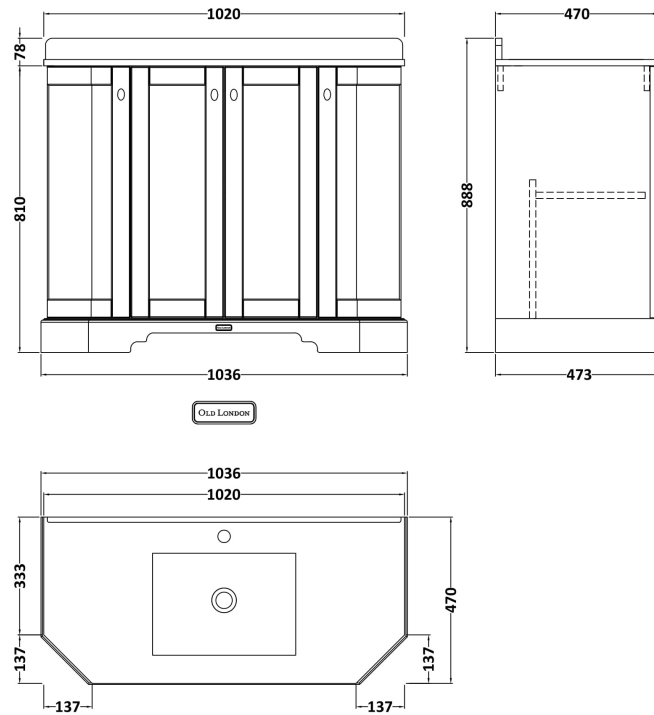

Sales Code: LOF282

Description: 1000 4-Door Angled Unit & Marble Top 1Th

Packaging Details

Barcode: 5056462602714

Sales Code: LON206

Description: 1000 4-Door Angled Basin Unit

Product Dimensions

Height (mm):	810
Width (mm):	1036
Depth (mm):	473
Nett Weight (kg):	42.5

Packaging Dimensions

Height (mm):	850
Width (mm):	1055
Depth (mm):	510
Gross Weight (kg):	43.5

Packaging Data

Box Colour:	Brown Cardboard Box
Box Qty:	1
Label Size:	150 x 100
Label Colour:	White Label
Label Qty:	2

Outer Box Dimensions (If Applicable)

Height (mm):	
Width (mm):	
Depth (mm):	
Gross Weight (kg):	
Barcode:	5056211871798

Product Details

Country of Origin:	Ireland
Fitting Instruction:	No
CE & UKCA:	
FSC Certified Materials:	Yes
Colour:	Storm Grey
Construction Method:	Cam & Wood Dowel
Construction Type:	Rigid
Cabinet Finish:	Mdf Vinyl Smooth Matt
Fascia Finish:	Mdf Vinyl Smooth Matt
Cabinet Thickness (mm):	18
Fascia Thickness (mm):	18
Drawer Included:	No
Drawer Type:	Not Applicable
No of Shelves:	1
Hinge Type:	95 Degree Inset Clip-On S/C
Hinge Included:	Yes
Adjustable Legs:	Not Applicable
Fixings Included:	Not Required
Handle Style:	Traditional
Waste Shroud:	No
Handle Included:	Yes
Handle Type:	Knob

Sales Code: LOM269

Description: 1000 Single Bowl Angled Marble Top 1Th

Product Dimensions

Height (mm):	268
Width (mm):	1020
Depth (mm):	470
Nett Weight (kg):	18

Packaging Dimensions

Height (mm):	250
Width (mm):	1100
Depth (mm):	580
Gross Weight (kg):	18.5