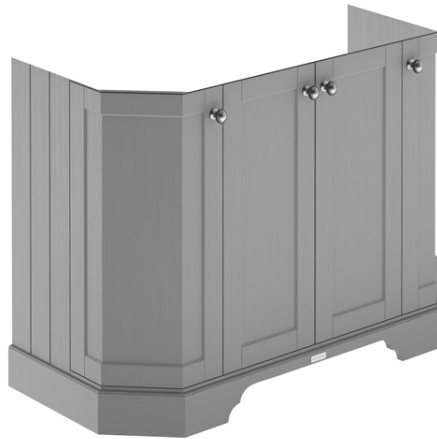

Sales Code: LOF282

Description: 1000 4-Door Angled Unit & Marble Top 1Th

Packaging Details

Barcode: 5056462602714

Sales Code: LON206

Description: 1000 4-Door Angled Basin Unit

Product Dimensions

Height (mm):	810
Width (mm):	1036
Depth (mm):	473
Nett Weight (kg):	42.5

Packaging Dimensions

Height (mm):	850
Width (mm):	1055
Depth (mm):	510
Gross Weight (kg):	43.5

Packaging Data

Box Colour:	Brown Cardboard Box
Box Qty:	1
Label Size:	150 x 100
Label Colour:	White Label
Label Qty:	2

Outer Box Dimensions (If Applicable)

Height (mm):	
Width (mm):	
Depth (mm):	
Gross Weight (kg):	
Barcode:	5056211871798

Product Details

Country of Origin:	Ireland
Fitting Instruction:	No
CE & UKCA:	
FSC Certified Materials:	Yes
Colour:	Storm Grey
Construction Method:	Cam & Wood Dowel
Construction Type:	Rigid
Cabinet Finish:	Mdf Vinyl Smooth Matt
Fascia Finish:	Mdf Vinyl Smooth Matt
Cabinet Thickness (mm):	18
Fascia Thickness (mm):	18
Drawer Included:	No
Drawer Type:	Not Applicable
No of Shelves:	1
Hinge Type:	95 Degree Inset Clip-On S/C
Hinge Included:	Yes
Adjustable Legs:	Not Applicable
Fixings Included:	Not Required
Handle Style:	Traditional
Waste Shroud:	No
Handle Included:	Yes
Handle Type:	Knob

Sales Code: LOM269

Description: 1000 Single Bowl Angled Marble Top 1Th

Product Dimensions

Height (mm):	268
Width (mm):	1020
Depth (mm):	470
Nett Weight (kg):	18

Packaging Dimensions

Height (mm):	250
Width (mm):	1100
Depth (mm):	580
Gross Weight (kg):	18.5