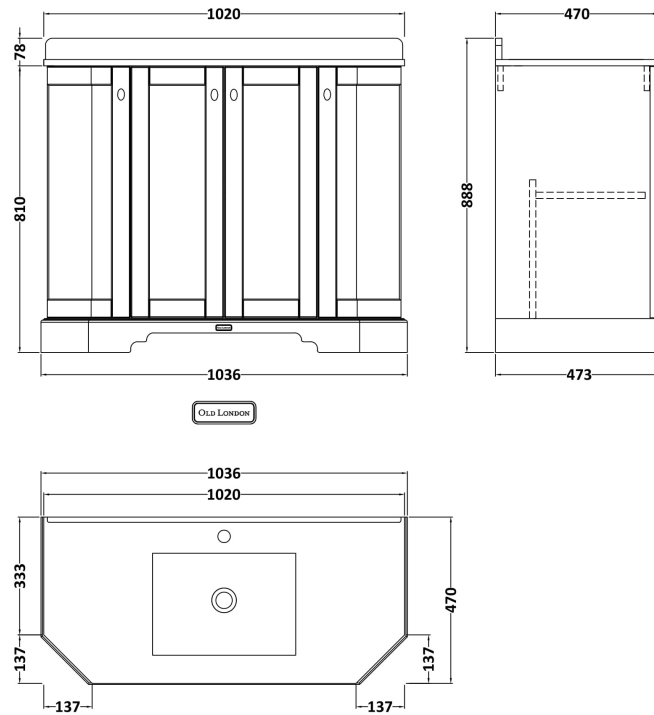

Sales Code: LOF482

Description: 1000 4-Door Angled Unit & Marble Top 1Th

Packaging Details

Barcode: 5056462602776

Sales Code: LON406

Description: 1000 4-Door Angled Basin Unit

Product Dimensions

Height (mm):	810
Width (mm):	1036
Depth (mm):	473
Nett Weight (kg):	42.5

Packaging Dimensions

Height (mm):	850
Width (mm):	1055
Depth (mm):	510
Gross Weight (kg):	43.5

Packaging Data

Box Colour:	Brown Cardboard Box
Box Qty:	1
Label Size:	150 x 100
Label Colour:	White Label
Label Qty:	2

Sales Code: LOM269

Description: 1000 Single Bowl Angled Marble Top 1Th

Product Dimensions

Height (mm):	268
Width (mm):	1020
Depth (mm):	470
Nett Weight (kg):	18

Packaging Dimensions

Height (mm):	250
Width (mm):	1100
Depth (mm):	580
Gross Weight (kg):	18.5

Packaging Data

Box Colour:	White Cardboard Box
Box Qty:	1
Label Size:	100 x 50
Label Colour:	White Label
Label Qty:	2

Outer Box Dimensions (If Applicable)

Height (mm):	
Width (mm):	
Depth (mm):	
Gross Weight (kg):	
Barcode:	5056211871613