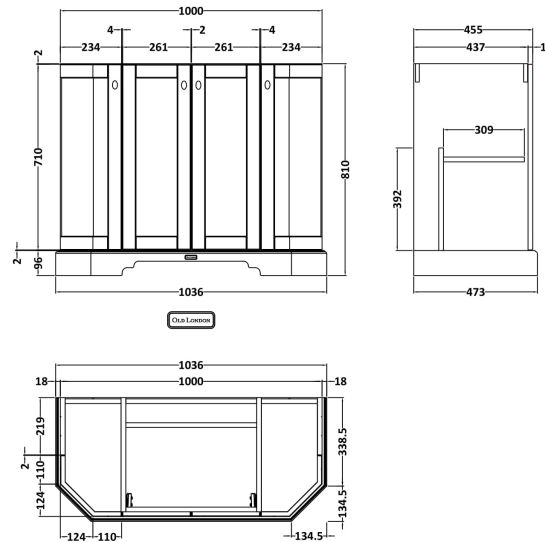

Sales Code: LOF482

Description: 1000 4-Door Angled Unit & Marble Top 1Th

Packaging Details

Barcode: 5056462602776

Sales Code: LON406

Description: 1000 4-Door Angled Basin Unit

Product Dimensions

Height (mm):	810
Width (mm):	1036
Depth (mm):	473
Nett Weight (kg):	42.5

Packaging Dimensions

Height (mm):	850
Width (mm):	1055
Depth (mm):	510
Gross Weight (kg):	43.5

Packaging Data

Box Colour:	Brown Cardboard Box
Box Qty:	1
Label Size:	150 x 100
Label Colour:	White Label
Label Qty:	2

Outer Box Dimensions (If Applicable)

Height (mm):	
Width (mm):	
Depth (mm):	
Gross Weight (kg):	
Barcode:	5056211871774

Product Details

Country of Origin:	Ireland
Fitting Instruction:	No
CE & UKCA:	
FSC Certified Materials:	Yes
Colour:	Timeless Sand
Construction Method:	Cam & Wood Dowel
Construction Type:	Rigid
Cabinet Finish:	Mdf Vinyl Smooth Matt
Fascia Finish:	Mdf Vinyl Smooth Matt
Cabinet Thickness (mm):	18
Fascia Thickness (mm):	18
Drawer Included:	No
Drawer Type:	Not Applicable
No of Shelves:	1
Hinge Type:	95 Degree Inset Clip-On S/C
Hinge Included:	Yes
Adjustable Legs:	Not Applicable
Fixings Included:	Not Required
Handle Style:	Traditional
Waste Shroud:	No
Handle Included:	Yes
Handle Type:	Knob

Sales Code: LOM269

Description: 1000 Single Bowl Angled Marble Top 1Th

Product Dimensions

Height (mm):	268
Width (mm):	1020
Depth (mm):	470
Nett Weight (kg):	18

Packaging Dimensions

Height (mm):	250
Width (mm):	1100
Depth (mm):	580
Gross Weight (kg):	18.5