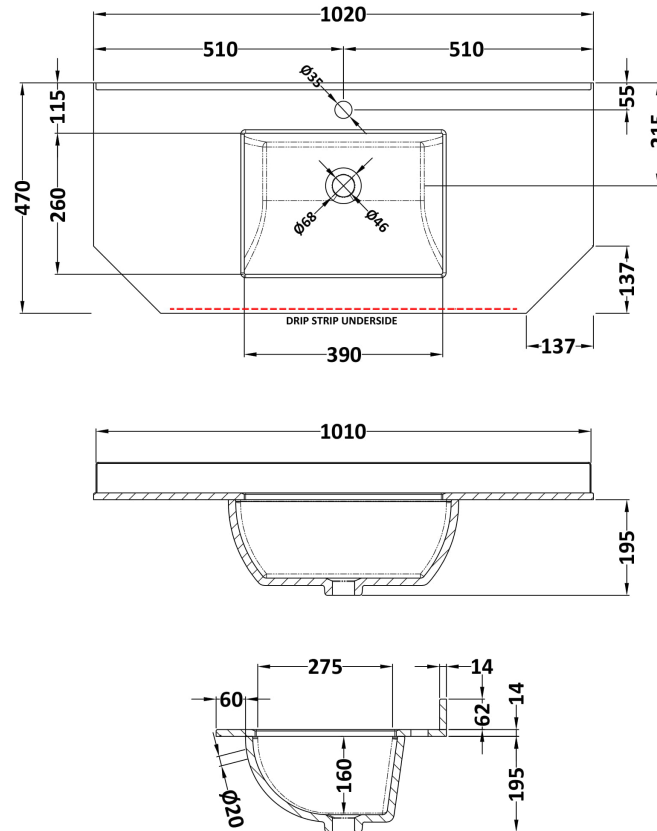

Packaging Dimensions

Height (mm):	850
Width (mm):	1055
Depth (mm):	510
Gross Weight (kg):	43.5

Packaging Data

Box Colour:	Brown Cardboard Box
Box Qty:	1
Label Size:	150 x 100
Label Colour:	White Label
Label Qty:	2

Outer Box Dimensions (If Applicable)

Height (mm):	
Width (mm):	
Depth (mm):	
Gross Weight (kg):	
Barcode:	5056211871774

Product Details

Country of Origin:	Ireland
Fitting Instruction:	No
CE & UKCA:	
FSC Certified Materials:	Yes
Colour:	Timeless Sand
Construction Method:	Cam & Wood Dowel
Construction Type:	Rigid
Cabinet Finish:	Mdf Vinyl Smooth Matt
Fascia Finish:	Mdf Vinyl Smooth Matt
Cabinet Thickness (mm):	18
Fascia Thickness (mm):	18
Drawer Included:	No
Drawer Type:	Not Applicable
No of Shelves:	1
Hinge Type:	95 Degree Inset Clip-On S/C
Hinge Included:	Yes
Adjustable Legs:	Not Applicable
Fixings Included:	Not Required
Handle Style:	Traditional
Waste Shroud:	No
Handle Included:	Yes
Handle Type:	Knob

Sales Code: LOM269

Description: 1000 Single Bowl Angled Marble Top 1Th

Product Dimensions

Height (mm):	268
Width (mm):	1020
Depth (mm):	470
Nett Weight (kg):	18

Packaging Dimensions

Height (mm):	250
Width (mm):	1100
Depth (mm):	580
Gross Weight (kg):	18.5

Packaging Data

Box Colour:	White Cardboard Box
Box Qty:	1
Label Size:	100 x 50
Label Colour:	White Label
Label Qty:	2

Outer Box Dimensions (If Applicable)

Height (mm):	
Width (mm):	
Depth (mm):	
Gross Weight (kg):	
Barcode:	5056211871613