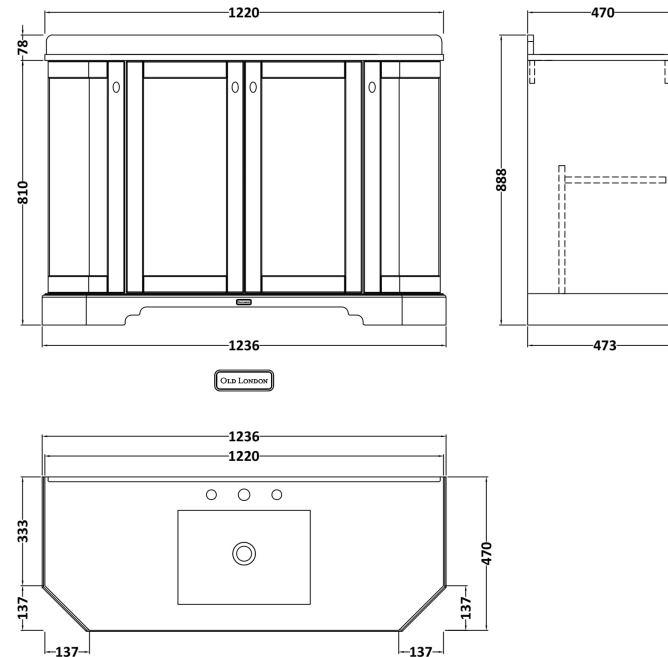

Sales Code: LOF862

Description: 1200 4-Door Angled Unit & Marble Top 1Th

Packaging Details

Barcode: 5056462646855

Sales Code: LON808

Description: 1200 4-Door Angled Basin Unit

Product Dimensions

| | |
|-------------------|------|
| Height (mm): | 810 |
| Width (mm): | 1236 |
| Depth (mm): | 473 |
| Nett Weight (kg): | 54.5 |

Packaging Dimensions

| | |
|--------------------|------|
| Height (mm): | 840 |
| Width (mm): | 1252 |
| Depth (mm): | 511 |
| Gross Weight (kg): | 55 |

Packaging Data

| | |
|---------------|---------------------|
| Box Colour: | Brown Cardboard Box |
| Box Qty: | 1 |
| Label Size: | 150 x 100 |
| Label Colour: | White Label |
| Label Qty: | 2 |

Outer Box Dimensions (If Applicable)

| | |
|--------------------|---------------|
| Height (mm): | |
| Width (mm): | |
| Depth (mm): | |
| Gross Weight (kg): | |
| Barcode: | 5056462622835 |

Product Details

Sales Code: LOM275

Description: 1200 Single Bowl Angled Marble Top 1Th

Product Dimensions

| | |
|-------------------|------|
| Height (mm): | 268 |
| Width (mm): | 1220 |
| Depth (mm): | 470 |
| Nett Weight (kg): | 27.5 |