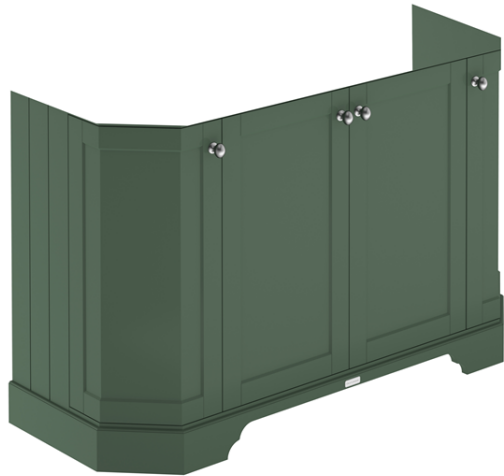

Sales Code: LOF862

Description: 1200 4-Door Angled Unit & Marble Top 1Th

Packaging Details

Barcode: 5056462646855

Sales Code: LON808

Description: 1200 4-Door Angled Basin Unit

Product Dimensions

| | |
|-------------------|------|
| Height (mm): | 810 |
| Width (mm): | 1236 |
| Depth (mm): | 473 |
| Nett Weight (kg): | 54.5 |

Packaging Dimensions

| | |
|--------------------|------|
| Height (mm): | 840 |
| Width (mm): | 1252 |
| Depth (mm): | 511 |
| Gross Weight (kg): | 55 |

Packaging Data

| | |
|---------------|---------------------|
| Box Colour: | Brown Cardboard Box |
| Box Qty: | 1 |
| Label Size: | 150 x 100 |
| Label Colour: | White Label |
| Label Qty: | 2 |

Outer Box Dimensions (If Applicable)

| | |
|--------------------|---------------|
| Height (mm): | |
| Width (mm): | |
| Depth (mm): | |
| Gross Weight (kg): | |
| Barcode: | 5056462622835 |

Product Details

Sales Code: LOM275

Description: 1200 Single Bowl Angled Marble Top 1Th

Product Dimensions

| | |
|-------------------|------|
| Height (mm): | 268 |
| Width (mm): | 1220 |
| Depth (mm): | 470 |
| Nett Weight (kg): | 27.5 |