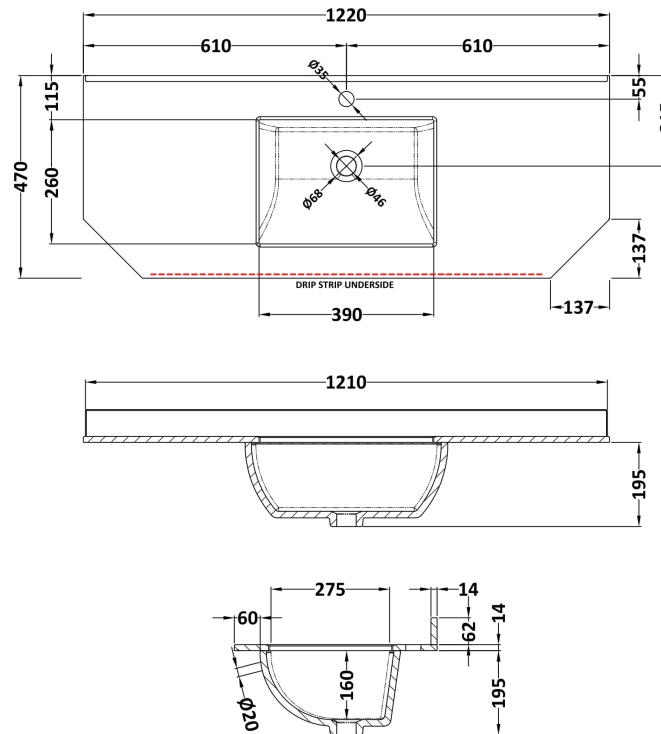

Packaging Dimensions

| | |
|--------------------|------|
| Height (mm): | 840 |
| Width (mm): | 1252 |
| Depth (mm): | 511 |
| Gross Weight (kg): | 55 |

Packaging Data

| | |
|---------------|---------------------|
| Box Colour: | Brown Cardboard Box |
| Box Qty: | 1 |
| Label Size: | 150 x 100 |
| Label Colour: | White Label |
| Label Qty: | 2 |

Outer Box Dimensions (If Applicable)

| | |
|--------------------|---------------|
| Height (mm): | |
| Width (mm): | |
| Depth (mm): | |
| Gross Weight (kg): | |
| Barcode: | 5056462622835 |

Product Details

Sales Code: LOM275

Description: 1200 Single Bowl Angled Marble Top 1Th

Product Dimensions

| | |
|-------------------|------|
| Height (mm): | 268 |
| Width (mm): | 1220 |
| Depth (mm): | 470 |
| Nett Weight (kg): | 27.5 |

Packaging Dimensions

| | |
|--------------------|------|
| Height (mm): | 250 |
| Width (mm): | 1300 |
| Depth (mm): | 580 |
| Gross Weight (kg): | 28 |

Packaging Data

| | |
|---------------|---------------------|
| Box Colour: | White Cardboard Box |
| Box Qty: | 1 |
| Label Size: | 100 x 50 |
| Label Colour: | White Label |
| Label Qty: | 2 |