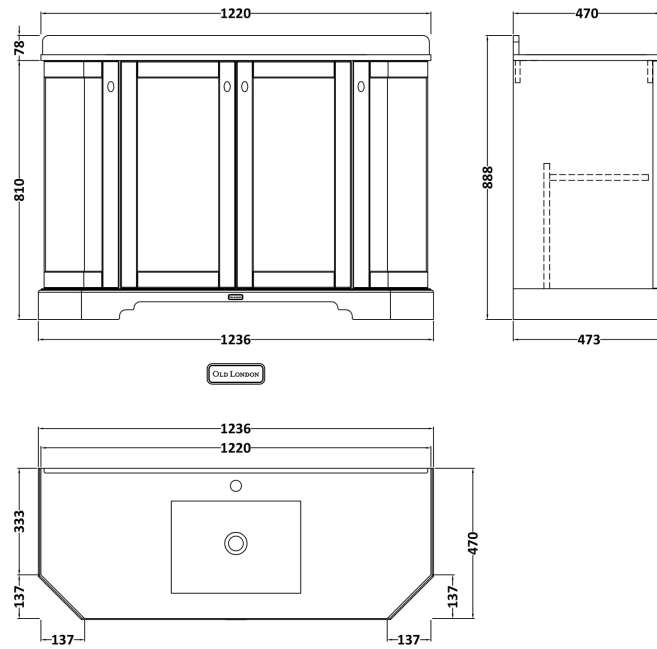

Sales Code: LOF862

Description: 1200 4-Door Angled Unit & Marble Top 1Th

Packaging Details

Barcode: 5056462646855

Sales Code: LON808

Description: 1200 4-Door Angled Basin Unit

Product Dimensions

| | |
|-------------------|------|
| Height (mm): | 810 |
| Width (mm): | 1236 |
| Depth (mm): | 473 |
| Nett Weight (kg): | 54.5 |

Packaging Dimensions

| | |
|--------------------|------|
| Height (mm): | 840 |
| Width (mm): | 1252 |
| Depth (mm): | 511 |
| Gross Weight (kg): | 55 |

Packaging Data

| | |
|---------------|---------------------|
| Box Colour: | Brown Cardboard Box |
| Box Qty: | 1 |
| Label Size: | 150 x 100 |
| Label Colour: | White Label |
| Label Qty: | 2 |

Outer Box Dimensions (If Applicable)

| | |
|--------------------|---------------|
| Height (mm): | |
| Width (mm): | |
| Depth (mm): | |
| Gross Weight (kg): | |
| Barcode: | 5056462622835 |

Product Details

Sales Code: LOM275

Description: 1200 Single Bowl Angled Marble Top 1Th

Product Dimensions

| | |
|-------------------|------|
| Height (mm): | 268 |
| Width (mm): | 1220 |
| Depth (mm): | 470 |
| Nett Weight (kg): | 27.5 |