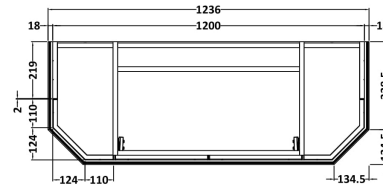

### Product Dimensions

Height (mm):	810
Width (mm):	1236
Depth (mm):	473
Nett Weight (kg):	54.5

### Packaging Dimensions

Height (mm):	840
Width (mm):	1252
Depth (mm):	511
Gross Weight (kg):	55

### Product Dimensions

Height (mm):	268
Width (mm):	1220
Depth (mm):	470
Nett Weight (kg):	27.5

### Packaging Dimensions

Height (mm):	250
Width (mm):	1300
Depth (mm):	580
Gross Weight (kg):	28