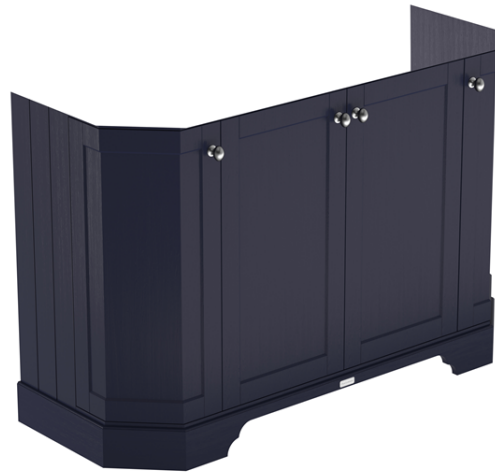

Sales Code: LOF362

Description: 1200 4-Door Angled Unit & Marble Top 1Th

### Packaging Details

Barcode: 5056462602929

Sales Code: LON308

Description: 1200 4-Door Angled Basin Unit

### Product Dimensions

Height (mm):	810
Width (mm):	1236
Depth (mm):	473
Nett Weight (kg):	54.5

### Packaging Dimensions

Height (mm):	840
Width (mm):	1252
Depth (mm):	511
Gross Weight (kg):	55