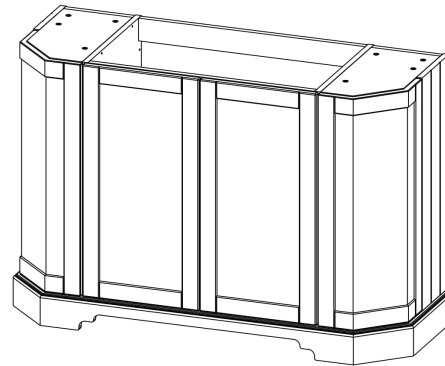

### Packaging Details

Barcode: 5056462602929

Sales Code: LON308

Description: 1200 4-Door Angled Basin Unit

### Product Dimensions

Height (mm):	810
Width (mm):	1236
Depth (mm):	473
Nett Weight (kg):	54.5

### Packaging Dimensions

Height (mm):	840
Width (mm):	1252
Depth (mm):	511
Gross Weight (kg):	55

### Product Dimensions

Height (mm):	268
Width (mm):	1220
Depth (mm):	470
Nett Weight (kg):	27.5