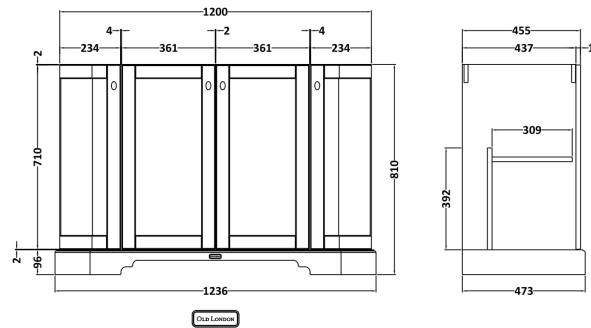

### Product Dimensions

Height (mm):	810
Width (mm):	1236
Depth (mm):	473
Nett Weight (kg):	54.5

### Packaging Dimensions

Height (mm):	840
Width (mm):	1252
Depth (mm):	511
Gross Weight (kg):	55

### Product Dimensions

Height (mm):	268
Width (mm):	1220
Depth (mm):	470
Nett Weight (kg):	27.5

### Packaging Dimensions

Height (mm):	250
Width (mm):	1300
Depth (mm):	580
Gross Weight (kg):	28