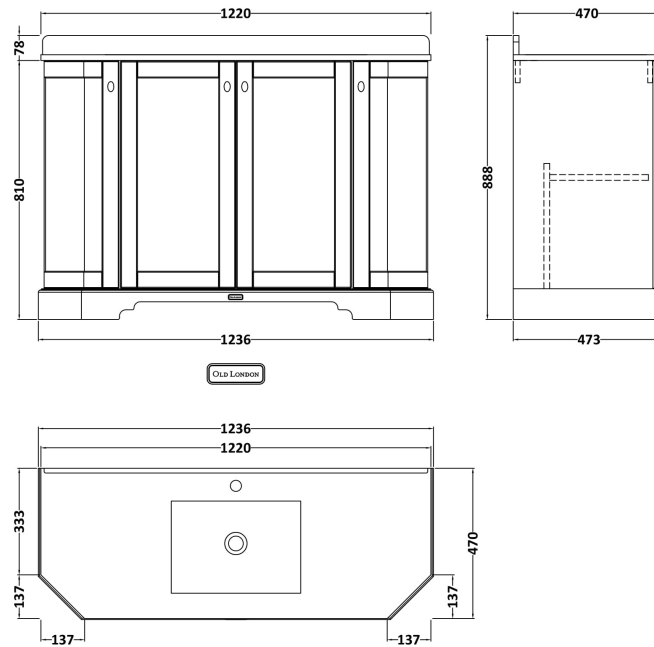

Sales Code: LOF362

Description: 1200 4-Door Angled Unit & Marble Top 1Th

Packaging Details

Barcode: 5056462602929