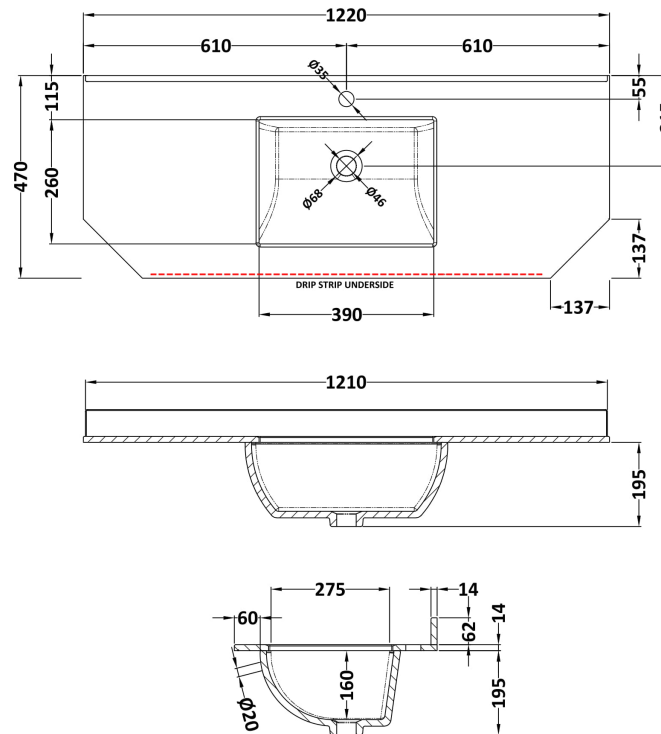

### Product Dimensions

Height (mm):	810
Width (mm):	1236
Depth (mm):	473
Nett Weight (kg):	54.5

### Packaging Dimensions

Height (mm):	840
Width (mm):	1252
Depth (mm):	511
Gross Weight (kg):	55

### Outer Box Dimensions (If Applicable)

Height (mm):	
Width (mm):	
Depth (mm):	
Gross Weight (kg):	
Barcode:	5056211871750

### Product Dimensions

Height (mm):	268
Width (mm):	1220
Depth (mm):	470
Nett Weight (kg):	27.5