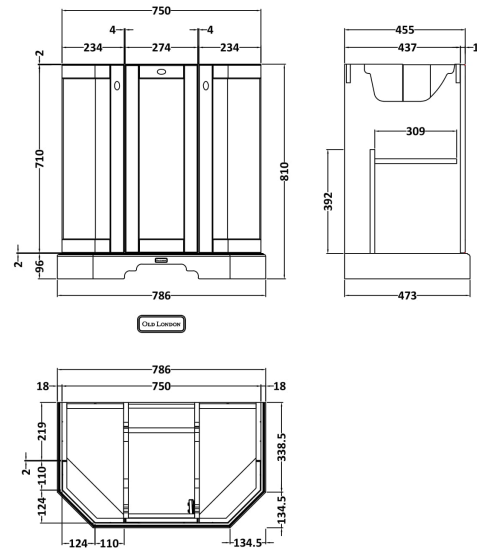

Sales Code: LOF818

Description: 750 3-Door Angled Unit & Marble Top 1Th

Packaging Details

Barcode: 5056462646640

Sales Code: LON804

Description: 750 3-Door Angled Basin Unit

Product Dimensions

| | |
|-------------------|------|
| Height (mm): | 810 |
| Width (mm): | 786 |
| Depth (mm): | 473 |
| Nett Weight (kg): | 32.5 |

Packaging Dimensions

| | |
|--------------------|-----|
| Height (mm): | 850 |
| Width (mm): | 805 |
| Depth (mm): | 510 |
| Gross Weight (kg): | 33 |

Packaging Data

| | |
|---------------|---------------------|
| Box Colour: | Brown Cardboard Box |
| Box Qty: | 1 |
| Label Size: | 150 x 100 |
| Label Colour: | White Label |
| Label Qty: | 2 |

Outer Box Dimensions (If Applicable)

| | |
|--------------------|---------------|
| Height (mm): | |
| Width (mm): | |
| Depth (mm): | |
| Gross Weight (kg): | |
| Barcode: | 5056462622750 |

Product Details

Sales Code: LOM263

Description: 750 Single Bowl Angled Marble Top 1Th

Product Dimensions

| | |
|-------------------|-----|
| Height (mm): | 268 |
| Width (mm): | 770 |
| Depth (mm): | 470 |
| Nett Weight (kg): | 18 |