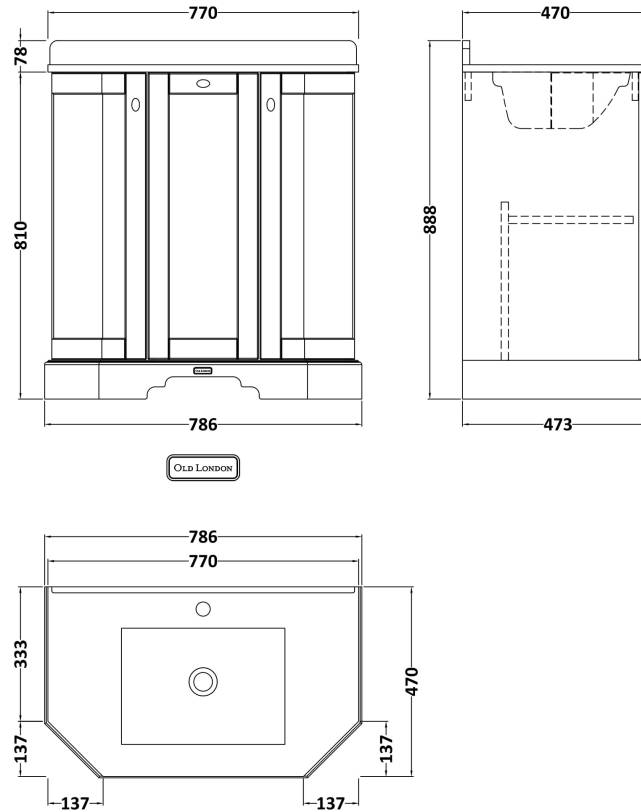

Sales Code: LOF818

Description: 750 3-Door Angled Unit & Marble Top 1Th

Packaging Details

Barcode: 5056462646640

Sales Code: LON804

Description: 750 3-Door Angled Basin Unit

Product Dimensions

| | |
|-------------------|------|
| Height (mm): | 810 |
| Width (mm): | 786 |
| Depth (mm): | 473 |
| Nett Weight (kg): | 32.5 |

Packaging Dimensions

| | |
|--------------------|-----|
| Height (mm): | 850 |
| Width (mm): | 805 |
| Depth (mm): | 510 |
| Gross Weight (kg): | 33 |

Packaging Data

| | |
|---------------|---------------------|
| Box Colour: | Brown Cardboard Box |
| Box Qty: | 1 |
| Label Size: | 150 x 100 |
| Label Colour: | White Label |
| Label Qty: | 2 |

Outer Box Dimensions (If Applicable)

| | |
|--------------------|---------------|
| Height (mm): | |
| Width (mm): | |
| Depth (mm): | |
| Gross Weight (kg): | |
| Barcode: | 5056462622750 |

Product Details

Sales Code: LOM263

Description: 750 Single Bowl Angled Marble Top 1Th

Product Dimensions

| | |
|-------------------|-----|
| Height (mm): | 268 |
| Width (mm): | 770 |
| Depth (mm): | 470 |
| Nett Weight (kg): | 18 |