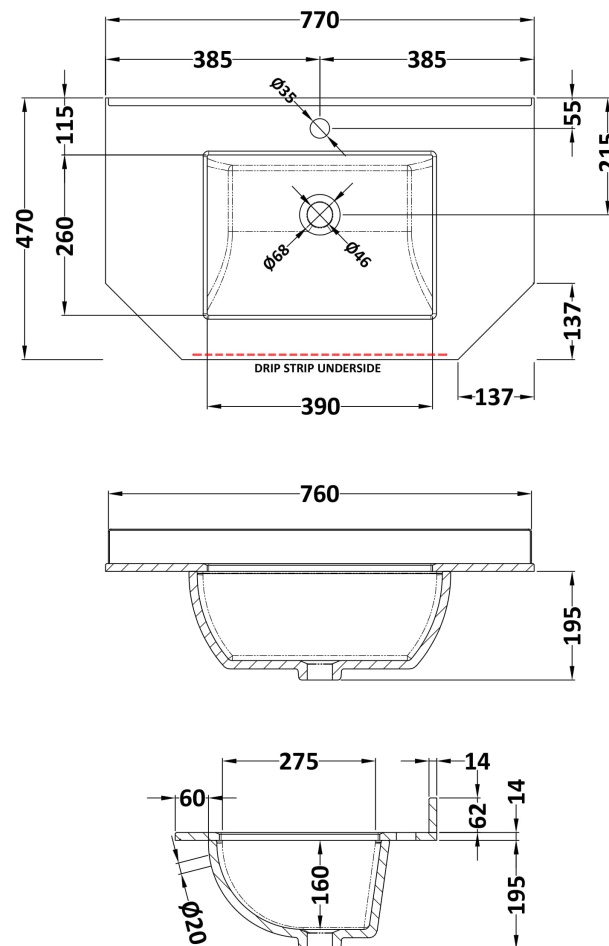

Packaging Dimensions

| | |
|--------------------|-----|
| Height (mm): | 850 |
| Width (mm): | 805 |
| Depth (mm): | 510 |
| Gross Weight (kg): | 33 |

Packaging Data

| | |
|---------------|---------------------|
| Box Colour: | Brown Cardboard Box |
| Box Qty: | 1 |
| Label Size: | 150 x 100 |
| Label Colour: | White Label |
| Label Qty: | 2 |

Outer Box Dimensions (If Applicable)

| | |
|--------------------|---------------|
| Height (mm): | |
| Width (mm): | |
| Depth (mm): | |
| Gross Weight (kg): | |
| Barcode: | 5056462622750 |

Product Details

Sales Code: LOM263

Description: 750 Single Bowl Angled Marble Top 1Th

Product Dimensions

| | |
|-------------------|-----|
| Height (mm): | 268 |
| Width (mm): | 770 |
| Depth (mm): | 470 |
| Nett Weight (kg): | 18 |

Packaging Dimensions

| | |
|--------------------|------|
| Height (mm): | 250 |
| Width (mm): | 860 |
| Depth (mm): | 580 |
| Gross Weight (kg): | 18.5 |

Packaging Data

| | |
|---------------|---------------------|
| Box Colour: | White Cardboard Box |
| Box Qty: | 1 |
| Label Size: | 100 x 50 |
| Label Colour: | White Label |
| Label Qty: | 2 |