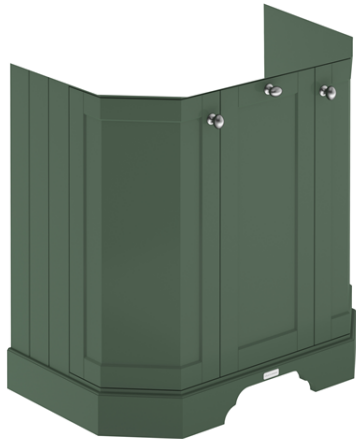

Sales Code: LOF818

Description: 750 3-Door Angled Unit & Marble Top 1Th

Packaging Details

Barcode: 5056462646640

Sales Code: LON804

Description: 750 3-Door Angled Basin Unit

Product Dimensions

| | |
|-------------------|------|
| Height (mm): | 810 |
| Width (mm): | 786 |
| Depth (mm): | 473 |
| Nett Weight (kg): | 32.5 |

Packaging Dimensions

| | |
|--------------------|-----|
| Height (mm): | 850 |
| Width (mm): | 805 |
| Depth (mm): | 510 |
| Gross Weight (kg): | 33 |

Packaging Data

| | |
|---------------|---------------------|
| Box Colour: | Brown Cardboard Box |
| Box Qty: | 1 |
| Label Size: | 150 x 100 |
| Label Colour: | White Label |
| Label Qty: | 2 |

Outer Box Dimensions (If Applicable)

| | |
|--------------------|---------------|
| Height (mm): | |
| Width (mm): | |
| Depth (mm): | |
| Gross Weight (kg): | |
| Barcode: | 5056462622750 |

Product Details

Sales Code: LOM263

Description: 750 Single Bowl Angled Marble Top 1Th

Product Dimensions

| | |
|-------------------|-----|
| Height (mm): | 268 |
| Width (mm): | 770 |
| Depth (mm): | 470 |
| Nett Weight (kg): | 18 |