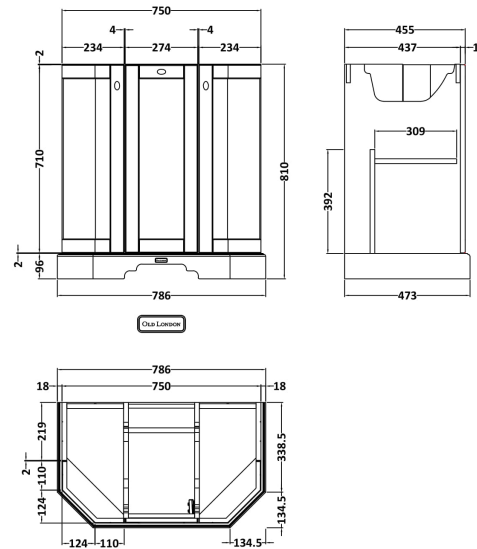

### Product Dimensions

|                   |      |
|-------------------|------|
| Height (mm):      | 810  |
| Width (mm):       | 786  |
| Depth (mm):       | 473  |
| Nett Weight (kg): | 32.5 |

### Packaging Dimensions

|                    |     |
|--------------------|-----|
| Height (mm):       | 850 |
| Width (mm):        | 805 |
| Depth (mm):        | 510 |
| Gross Weight (kg): | 33  |

### Product Dimensions

|                   |     |
|-------------------|-----|
| Height (mm):      | 268 |
| Width (mm):       | 770 |
| Depth (mm):       | 470 |
| Nett Weight (kg): | 18  |

### Packaging Dimensions

|                    |      |
|--------------------|------|
| Height (mm):       | 250  |
| Width (mm):        | 860  |
| Depth (mm):        | 580  |
| Gross Weight (kg): | 18.5 |