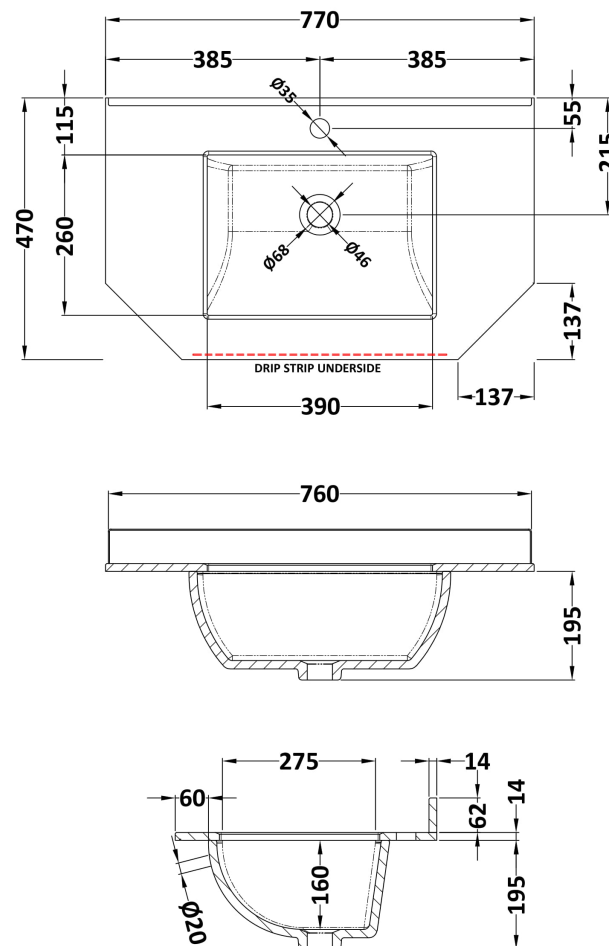

### Product Dimensions

|                   |      |
|-------------------|------|
| Height (mm):      | 810  |
| Width (mm):       | 786  |
| Depth (mm):       | 473  |
| Nett Weight (kg): | 32.5 |

### Packaging Dimensions

|                    |     |
|--------------------|-----|
| Height (mm):       | 850 |
| Width (mm):        | 805 |
| Depth (mm):        | 510 |
| Gross Weight (kg): | 33  |

### Outer Box Dimensions (If Applicable)

|                    |               |
|--------------------|---------------|
| Height (mm):       |               |
| Width (mm):        |               |
| Depth (mm):        |               |
| Gross Weight (kg): |               |
| Barcode:           | 5056211871804 |

### Product Dimensions

|                   |     |
|-------------------|-----|
| Height (mm):      | 268 |
| Width (mm):       | 770 |
| Depth (mm):       | 470 |
| Nett Weight (kg): | 18  |