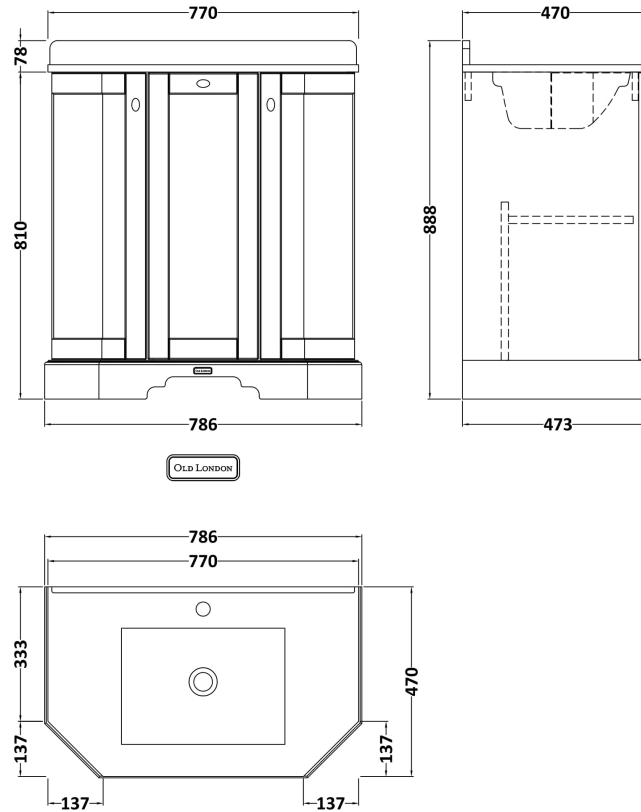

Sales Code: LOF418

Description: 750 3-Door Angled Unit & Marble Top 1Th

Packaging Details

Barcode: 5056462602592