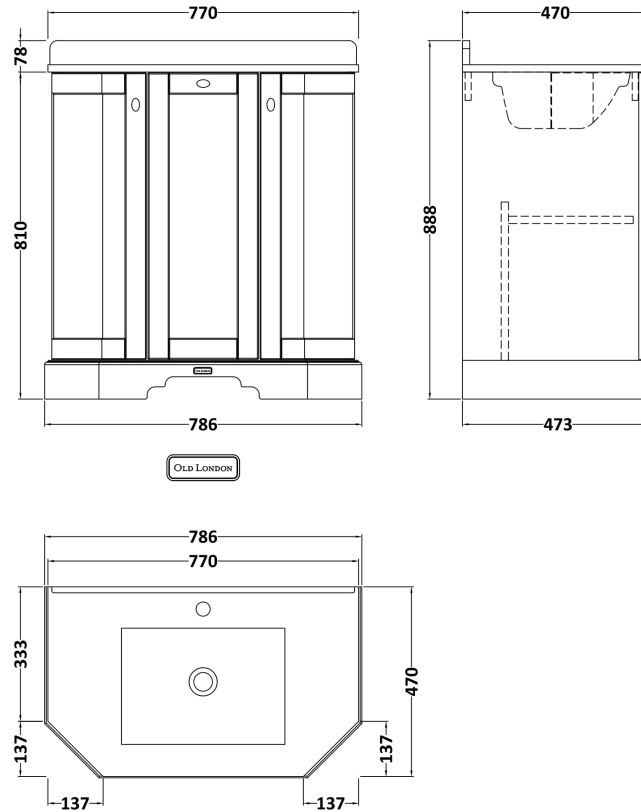

Sales Code: LOF318

Description: 750 3-Door Angled Unit & Marble Top 1Th

Packaging Details

Barcode: 5056462602561

Sales Code: LON304

Description: 750 3-Door Angled Basin Unit

Product Dimensions

| | |
|-------------------|------|
| Height (mm): | 810 |
| Width (mm): | 786 |
| Depth (mm): | 473 |
| Nett Weight (kg): | 32.5 |

Packaging Dimensions

| | |
|--------------------|-----|
| Height (mm): | 850 |
| Width (mm): | 805 |
| Depth (mm): | 510 |
| Gross Weight (kg): | 33 |

Packaging Data

| | |
|---------------|---------------------|
| Box Colour: | Brown Cardboard Box |
| Box Qty: | 1 |
| Label Size: | 150 x 100 |
| Label Colour: | White Label |
| Label Qty: | 2 |

Outer Box Dimensions (If Applicable)

| | |
|--------------------|---------------|
| Height (mm): | |
| Width (mm): | |
| Depth (mm): | |
| Gross Weight (kg): | |
| Barcode: | 5056211871811 |

Product Details

Sales Code: LOM263

Description: 750 Single Bowl Angled Marble Top 1Th

Product Dimensions

| | |
|-------------------|-----|
| Height (mm): | 268 |
| Width (mm): | 770 |
| Depth (mm): | 470 |
| Nett Weight (kg): | 18 |