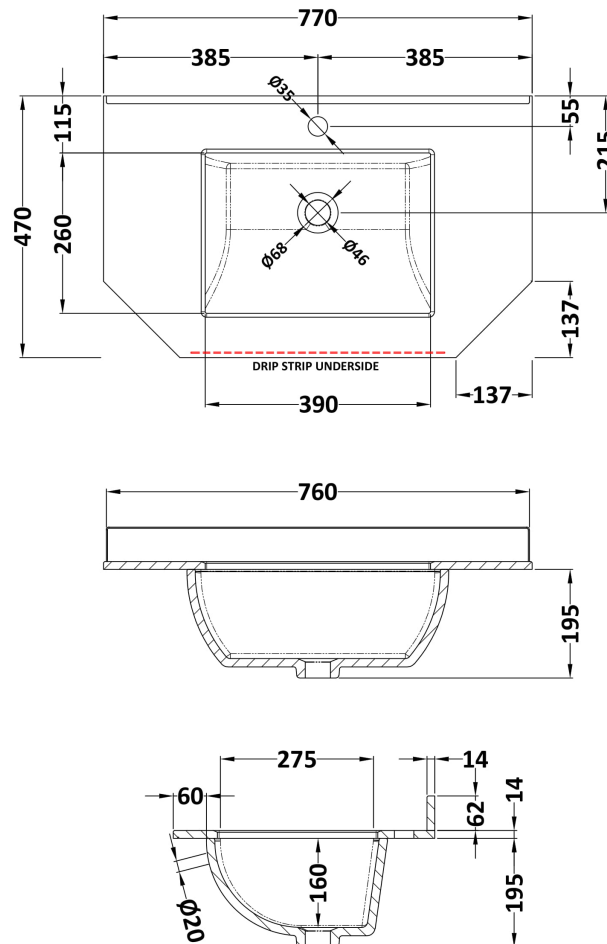

Packaging Dimensions

| | |
|--------------------|-----|
| Height (mm): | 850 |
| Width (mm): | 805 |
| Depth (mm): | 510 |
| Gross Weight (kg): | 33 |

Packaging Data

| | |
|---------------|---------------------|
| Box Colour: | Brown Cardboard Box |
| Box Qty: | 1 |
| Label Size: | 150 x 100 |
| Label Colour: | White Label |
| Label Qty: | 2 |

Outer Box Dimensions (If Applicable)

| | |
|--------------------|---------------|
| Height (mm): | |
| Width (mm): | |
| Depth (mm): | |
| Gross Weight (kg): | |
| Barcode: | 5056211871811 |

Product Details

Sales Code: LOM263

Description: 750 Single Bowl Angled Marble Top 1Th

Product Dimensions

| | |
|-------------------|-----|
| Height (mm): | 268 |
| Width (mm): | 770 |
| Depth (mm): | 470 |
| Nett Weight (kg): | 18 |

Packaging Dimensions

| | |
|--------------------|------|
| Height (mm): | 250 |
| Width (mm): | 860 |
| Depth (mm): | 580 |
| Gross Weight (kg): | 18.5 |

Packaging Data

| | |
|---------------|---------------------|
| Box Colour: | White Cardboard Box |
| Box Qty: | 1 |
| Label Size: | 100 x 50 |
| Label Colour: | White Label |
| Label Qty: | 2 |