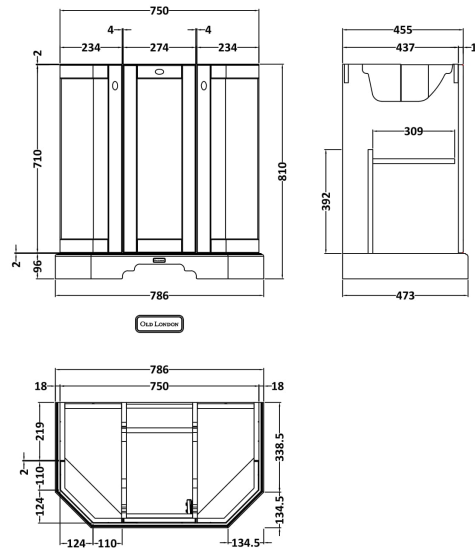

Sales Code: LOF318

Description: 750 3-Door Angled Unit & Marble Top 1Th

Packaging Details

Barcode: 5056462602561

Sales Code: LON304

Description: 750 3-Door Angled Basin Unit

Product Dimensions

| | |
|-------------------|------|
| Height (mm): | 810 |
| Width (mm): | 786 |
| Depth (mm): | 473 |
| Nett Weight (kg): | 32.5 |

Packaging Dimensions

| | |
|--------------------|-----|
| Height (mm): | 850 |
| Width (mm): | 805 |
| Depth (mm): | 510 |
| Gross Weight (kg): | 33 |

Packaging Data

| | |
|---------------|---------------------|
| Box Colour: | Brown Cardboard Box |
| Box Qty: | 1 |
| Label Size: | 150 x 100 |
| Label Colour: | White Label |
| Label Qty: | 2 |

Outer Box Dimensions (If Applicable)

| | |
|--------------------|---------------|
| Height (mm): | |
| Width (mm): | |
| Depth (mm): | |
| Gross Weight (kg): | |
| Barcode: | 5056211871811 |

Product Details

Sales Code: LOM263

Description: 750 Single Bowl Angled Marble Top 1Th

Product Dimensions

| | |
|-------------------|-----|
| Height (mm): | 268 |
| Width (mm): | 770 |
| Depth (mm): | 470 |
| Nett Weight (kg): | 18 |