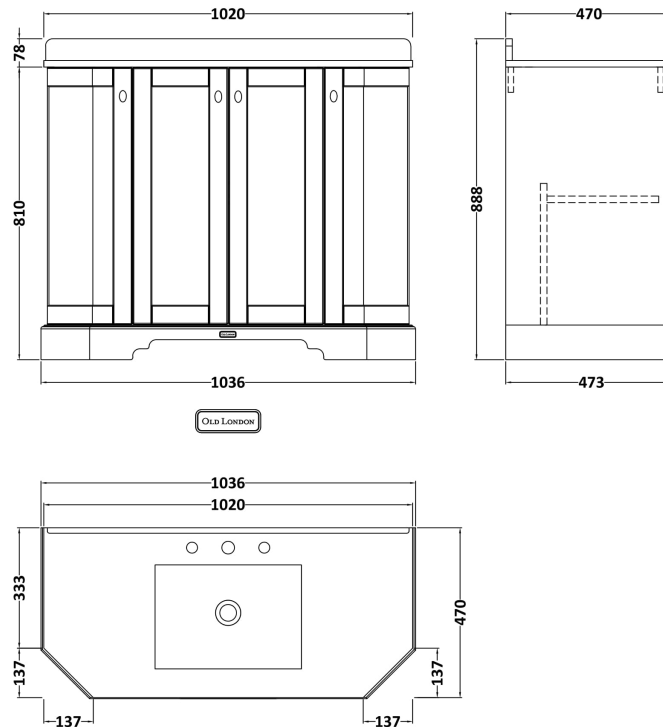

Sales Code: LOF884

Description: 1000 4-Door Angled Unit & Marble Top 1Th

Packaging Details

Barcode: 5056462646947

Sales Code: LON806

Description: 1000 4-Door Angled Basin Unit

Product Dimensions

Height (mm):	810
Width (mm):	1036
Depth (mm):	473
Nett Weight (kg):	42.5

Packaging Dimensions

Height (mm):	850
Width (mm):	1055
Depth (mm):	510
Gross Weight (kg):	43.5

Packaging Data

Box Colour:	Brown Cardboard Box
Box Qty:	1
Label Size:	150 x 100
Label Colour:	White Label
Label Qty:	2

Outer Box Dimensions (If Applicable)

Height (mm):	
Width (mm):	
Depth (mm):	
Gross Weight (kg):	
Barcode:	5056462622798

Product Details

Country of Origin:	Ireland
Fitting Instruction:	No
CE & UKCA:	
FSC Certified Materials:	Yes
Colour:	Hunter Green
Construction Method:	Cam & Wood Dowel
Construction Type:	Rigid
Cabinet Finish:	Mdf Vinyl Smooth Matt
Fascia Finish:	Mdf Vinyl Smooth Matt
Cabinet Thickness (mm):	18
Fascia Thickness (mm):	18
Drawer Included:	No
Drawer Type:	Not Applicable
No of Shelves:	1
Hinge Type:	95 Degree Inset Clip-On S/C
Hinge Included:	Yes
Adjustable Legs:	Not Applicable
Fixings Included:	Not Required
Handle Style:	Traditional
Waste Shroud:	No
Handle Included:	Yes
Handle Type:	Knob