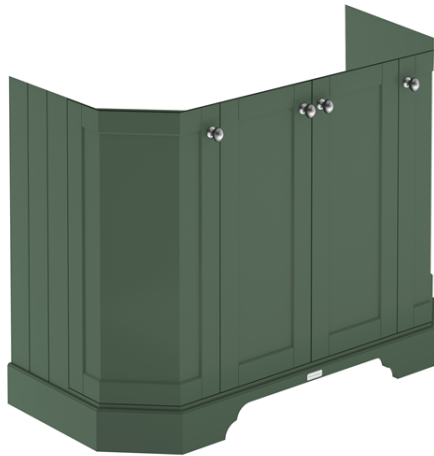

Sales Code: LOF884

Description: 1000 4-Door Angled Unit & Marble Top 1Th

Packaging Details

Barcode: 5056462646947

Sales Code: LON806

Description: 1000 4-Door Angled Basin Unit

Product Dimensions

Height (mm):	810
Width (mm):	1036
Depth (mm):	473
Nett Weight (kg):	42.5

Packaging Dimensions

Height (mm):	850
Width (mm):	1055
Depth (mm):	510
Gross Weight (kg):	43.5

Packaging Data

Box Colour:	Brown Cardboard Box
Box Qty:	1
Label Size:	150 x 100
Label Colour:	White Label
Label Qty:	2

Outer Box Dimensions (If Applicable)

Height (mm):	
Width (mm):	
Depth (mm):	
Gross Weight (kg):	
Barcode:	5056462622798

Product Details

Country of Origin:	Ireland
Fitting Instruction:	No
CE & UKCA:	
FSC Certified Materials:	Yes
Colour:	Hunter Green
Construction Method:	Cam & Wood Dowel
Construction Type:	Rigid
Cabinet Finish:	Mdf Vinyl Smooth Matt
Fascia Finish:	Mdf Vinyl Smooth Matt
Cabinet Thickness (mm):	18
Fascia Thickness (mm):	18
Drawer Included:	No
Drawer Type:	Not Applicable
No of Shelves:	1
Hinge Type:	95 Degree Inset Clip-On S/C
Hinge Included:	Yes
Adjustable Legs:	Not Applicable
Fixings Included:	Not Required
Handle Style:	Traditional
Waste Shroud:	No
Handle Included:	Yes
Handle Type:	Knob