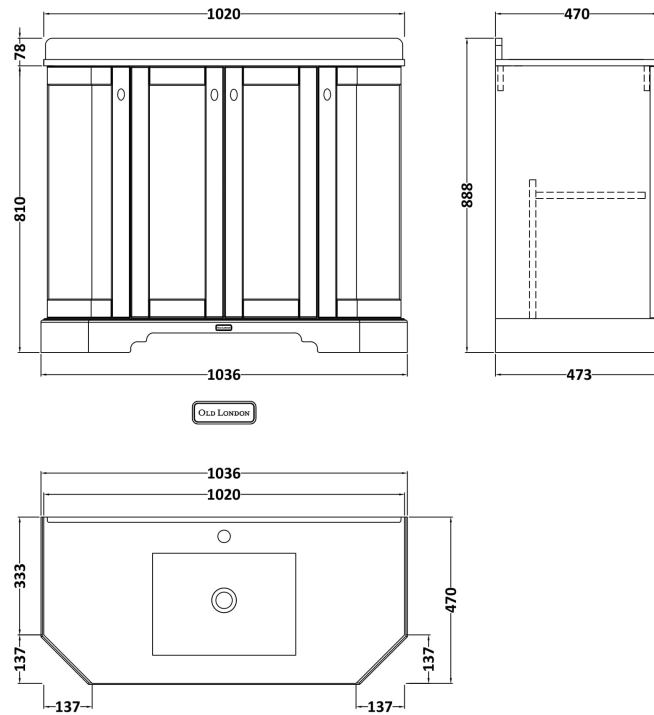

Sales Code: LOF884

Description: 1000 4-Door Angled Unit & Marble Top 1Th

Packaging Details

Barcode: 5056462646947

Sales Code: LON806

Description: 1000 4-Door Angled Basin Unit

Product Dimensions

Height (mm):	810
Width (mm):	1036
Depth (mm):	473
Nett Weight (kg):	42.5

Packaging Dimensions

Height (mm):	850
Width (mm):	1055
Depth (mm):	510
Gross Weight (kg):	43.5

Packaging Data

Box Colour:	Brown Cardboard Box
Box Qty:	1
Label Size:	150 x 100
Label Colour:	White Label
Label Qty:	2

Outer Box Dimensions (If Applicable)

Height (mm):	
Width (mm):	
Depth (mm):	
Gross Weight (kg):	
Barcode:	5056462622798

Product Details

Country of Origin:	Ireland
Fitting Instruction:	No
CE & UKCA:	
FSC Certified Materials:	Yes
Colour:	Hunter Green
Construction Method:	Cam & Wood Dowel
Construction Type:	Rigid
Cabinet Finish:	Mdf Vinyl Smooth Matt
Fascia Finish:	Mdf Vinyl Smooth Matt
Cabinet Thickness (mm):	18
Fascia Thickness (mm):	18
Drawer Included:	No
Drawer Type:	Not Applicable
No of Shelves:	1
Hinge Type:	95 Degree Inset Clip-On S/C
Hinge Included:	Yes
Adjustable Legs:	Not Applicable
Fixings Included:	Not Required
Handle Style:	Traditional
Waste Shroud:	No
Handle Included:	Yes
Handle Type:	Knob