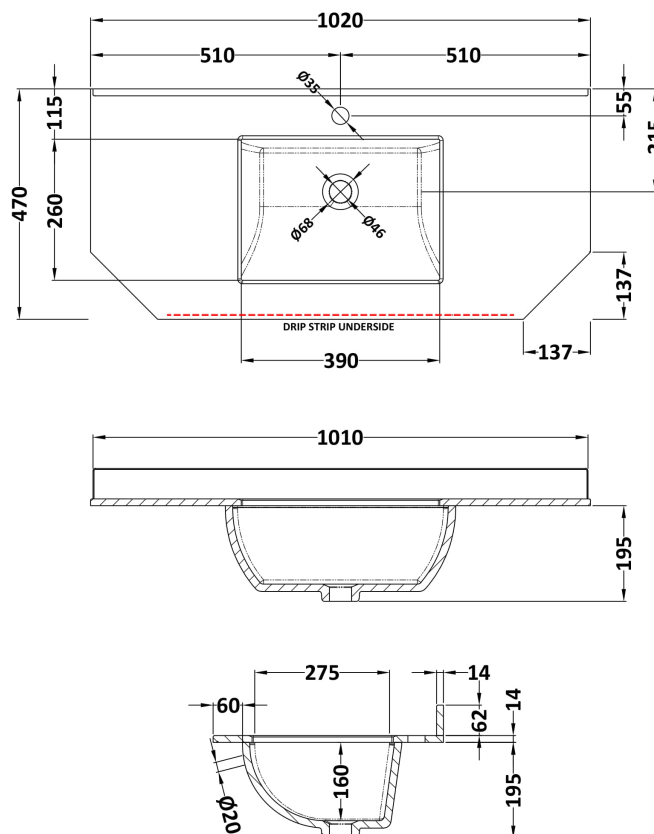

Packaging Dimensions

Height (mm):	850
Width (mm):	1055
Depth (mm):	510
Gross Weight (kg):	43.5

Packaging Data

Box Colour:	Brown Cardboard Box
Box Qty:	1
Label Size:	150 x 100
Label Colour:	White Label
Label Qty:	2

Outer Box Dimensions (If Applicable)

Height (mm):	
Width (mm):	
Depth (mm):	
Gross Weight (kg):	
Barcode:	5056211871798

Product Details

Country of Origin:	Ireland
Fitting Instruction:	No
CE & UKCA:	
FSC Certified Materials:	Yes
Colour:	Storm Grey
Construction Method:	Cam & Wood Dowel
Construction Type:	Rigid
Cabinet Finish:	Mdf Vinyl Smooth Matt
Fascia Finish:	Mdf Vinyl Smooth Matt
Cabinet Thickness (mm):	18
Fascia Thickness (mm):	18
Drawer Included:	No
Drawer Type:	Not Applicable
No of Shelves:	1
Hinge Type:	95 Degree Inset Clip-On S/C
Hinge Included:	Yes
Adjustable Legs:	Not Applicable
Fixings Included:	Not Required
Handle Style:	Traditional
Waste Shroud:	No
Handle Included:	Yes
Handle Type:	Knob

Sales Code: LOM271

Description: 1000 Single Bowl Angled Marble Top 1Th

Product Dimensions

Height (mm):	268
Width (mm):	1020
Depth (mm):	470
Nett Weight (kg):	18

Packaging Dimensions

Height (mm):	250
Width (mm):	1100
Depth (mm):	580
Gross Weight (kg):	18.5

Packaging Data

Box Colour:	White Cardboard Box
Box Qty:	1
Label Size:	100 x 50
Label Colour:	White Label
Label Qty:	2

Outer Box Dimensions (If Applicable)

Height (mm):	
Width (mm):	
Depth (mm):	
Gross Weight (kg):	
Barcode:	5056211871590