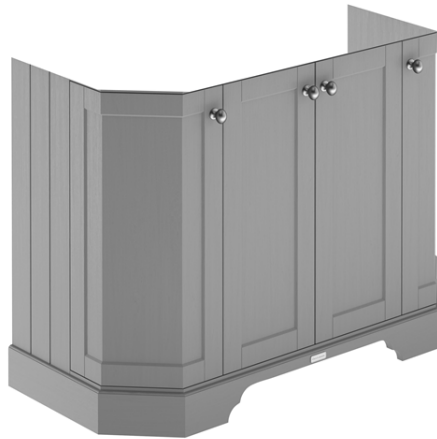

Sales Code: LOF284

Description: 1000 4-Door Angled Unit & Marble Top 1Th

Packaging Details

Barcode: 5056462602738

Sales Code: LON206

Description: 1000 4-Door Angled Basin Unit

Product Dimensions

Height (mm):	810
Width (mm):	1036
Depth (mm):	473
Nett Weight (kg):	42.5

Packaging Dimensions

Height (mm):	850
Width (mm):	1055
Depth (mm):	510
Gross Weight (kg):	43.5

Packaging Data

Box Colour:	Brown Cardboard Box
Box Qty:	1
Label Size:	150 x 100
Label Colour:	White Label
Label Qty:	2

Outer Box Dimensions (If Applicable)

Height (mm):	
Width (mm):	
Depth (mm):	
Gross Weight (kg):	
Barcode:	5056211871798

Product Details

Country of Origin:	Ireland
Fitting Instruction:	No
CE & UKCA:	
FSC Certified Materials:	Yes
Colour:	Storm Grey
Construction Method:	Cam & Wood Dowel
Construction Type:	Rigid
Cabinet Finish:	Mdf Vinyl Smooth Matt
Fascia Finish:	Mdf Vinyl Smooth Matt
Cabinet Thickness (mm):	18
Fascia Thickness (mm):	18
Drawer Included:	No
Drawer Type:	Not Applicable
No of Shelves:	1
Hinge Type:	95 Degree Inset Clip-On S/C
Hinge Included:	Yes
Adjustable Legs:	Not Applicable
Fixings Included:	Not Required
Handle Style:	Traditional
Waste Shroud:	No
Handle Included:	Yes
Handle Type:	Knob

Sales Code: LOM271

Description: 1000 Single Bowl Angled Marble Top 1Th

Product Dimensions

Height (mm):	268
Width (mm):	1020
Depth (mm):	470
Nett Weight (kg):	18

Packaging Dimensions

Height (mm):	250
Width (mm):	1100
Depth (mm):	580
Gross Weight (kg):	18.5