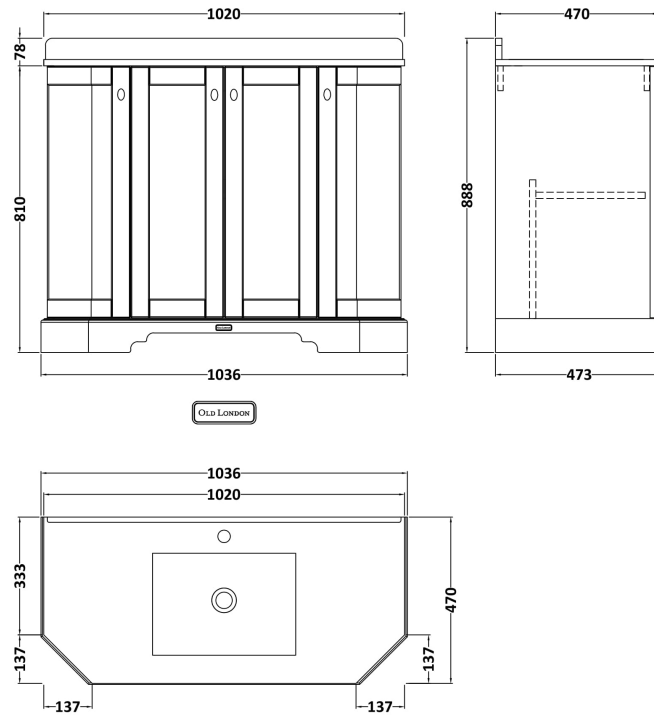

Sales Code: LOF284

Description: 1000 4-Door Angled Unit & Marble Top 1Th

Packaging Details

Barcode: 5056462602738

Sales Code: LON206

Description: 1000 4-Door Angled Basin Unit

Product Dimensions

Height (mm):	810
Width (mm):	1036
Depth (mm):	473
Nett Weight (kg):	42.5

Packaging Dimensions

Height (mm):	850
Width (mm):	1055
Depth (mm):	510
Gross Weight (kg):	43.5

Packaging Data

Box Colour:	Brown Cardboard Box
Box Qty:	1
Label Size:	150 x 100
Label Colour:	White Label
Label Qty:	2

Outer Box Dimensions (If Applicable)

Height (mm):	
Width (mm):	
Depth (mm):	
Gross Weight (kg):	
Barcode:	5056211871798

Product Details

Country of Origin:	Ireland
Fitting Instruction:	No
CE & UKCA:	
FSC Certified Materials:	Yes
Colour:	Storm Grey
Construction Method:	Cam & Wood Dowel
Construction Type:	Rigid
Cabinet Finish:	Mdf Vinyl Smooth Matt
Fascia Finish:	Mdf Vinyl Smooth Matt
Cabinet Thickness (mm):	18
Fascia Thickness (mm):	18
Drawer Included:	No
Drawer Type:	Not Applicable
No of Shelves:	1
Hinge Type:	95 Degree Inset Clip-On S/C
Hinge Included:	Yes
Adjustable Legs:	Not Applicable
Fixings Included:	Not Required
Handle Style:	Traditional
Waste Shroud:	No
Handle Included:	Yes
Handle Type:	Knob

Sales Code: LOM271

Description: 1000 Single Bowl Angled Marble Top 1Th

Product Dimensions

Height (mm):	268
Width (mm):	1020
Depth (mm):	470
Nett Weight (kg):	18

Packaging Dimensions

Height (mm):	250
Width (mm):	1100
Depth (mm):	580
Gross Weight (kg):	18.5