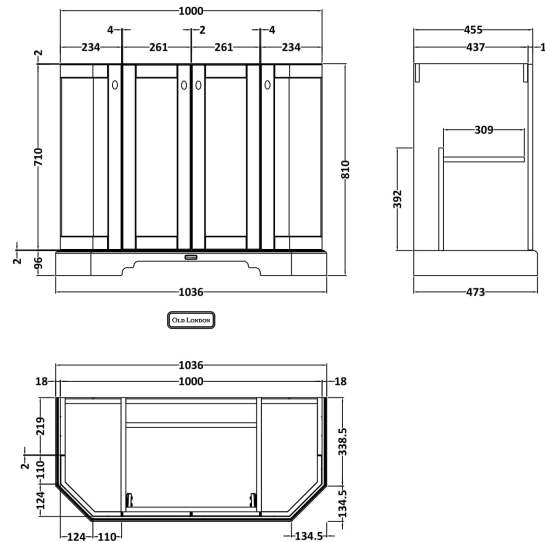

Sales Code: LOF284

Description: 1000 4-Door Angled Unit & Marble Top 1Th

Packaging Details

Barcode: 5056462602738

Sales Code: LON206

Description: 1000 4-Door Angled Basin Unit

Product Dimensions

Height (mm):	810
Width (mm):	1036
Depth (mm):	473
Nett Weight (kg):	42.5

Packaging Dimensions

Height (mm):	850
Width (mm):	1055
Depth (mm):	510
Gross Weight (kg):	43.5

Packaging Data

Box Colour:	Brown Cardboard Box
Box Qty:	1
Label Size:	150 x 100
Label Colour:	White Label
Label Qty:	2

Outer Box Dimensions (If Applicable)

Height (mm):	
Width (mm):	
Depth (mm):	
Gross Weight (kg):	
Barcode:	5056211871798

Product Details

Country of Origin:	Ireland
Fitting Instruction:	No
CE & UKCA:	
FSC Certified Materials:	Yes
Colour:	Storm Grey
Construction Method:	Cam & Wood Dowel
Construction Type:	Rigid
Cabinet Finish:	Mdf Vinyl Smooth Matt
Fascia Finish:	Mdf Vinyl Smooth Matt
Cabinet Thickness (mm):	18
Fascia Thickness (mm):	18
Drawer Included:	No
Drawer Type:	Not Applicable
No of Shelves:	1
Hinge Type:	95 Degree Inset Clip-On S/C
Hinge Included:	Yes
Adjustable Legs:	Not Applicable
Fixings Included:	Not Required
Handle Style:	Traditional
Waste Shroud:	No
Handle Included:	Yes
Handle Type:	Knob

Sales Code: LOM271

Description: 1000 Single Bowl Angled Marble Top 1Th

Product Dimensions

Height (mm):	268
Width (mm):	1020
Depth (mm):	470
Nett Weight (kg):	18

Packaging Dimensions

Height (mm):	250
Width (mm):	1100
Depth (mm):	580
Gross Weight (kg):	18.5