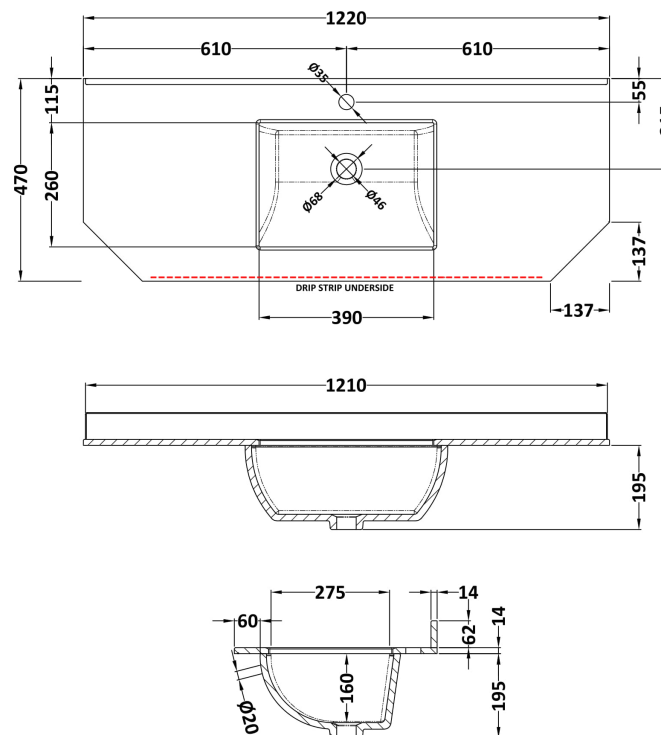

Packaging Dimensions

Height (mm):	840
Width (mm):	1252
Depth (mm):	511
Gross Weight (kg):	55

Packaging Data

Box Colour:	Brown Cardboard Box
Box Qty:	1
Label Size:	150 x 100
Label Colour:	White Label
Label Qty:	2

Outer Box Dimensions (If Applicable)

Height (mm):	
Width (mm):	
Depth (mm):	
Gross Weight (kg):	
Barcode:	5056462622835

Product Details

Country of Origin:	United Kingdom
Fitting Instruction:	No
CE & UKCA:	
FSC Certified Materials:	Yes
Colour:	Hunter Green
Construction Method:	Cam & Wood Dowel
Construction Type:	Rigid
Cabinet Finish:	Mdf Vinyl Smooth Matt
Fascia Finish:	Mdf Vinyl Smooth Matt
Cabinet Thickness (mm):	18
Fascia Thickness (mm):	18
Drawer Included:	No
Drawer Type:	Not Applicable
No of Shelves:	2
Hinge Type:	95 Degree Inset Clip-On S/C
Hinge Included:	Yes
Adjustable Legs:	Not Applicable
Fixings Included:	Not Required
Handle Style:	Traditional
Waste Shroud:	No
Handle Included:	Yes
Handle Type:	Knob

Sales Code: LOM277

Description: 1200 Single Bowl Angled Marble Top 1Th

Product Dimensions

Height (mm):	268
Width (mm):	1220
Depth (mm):	470
Nett Weight (kg):	27.5

Packaging Dimensions

Height (mm):	250
Width (mm):	1300
Depth (mm):	580
Gross Weight (kg):	28

Packaging Data

Box Colour:	White Cardboard Box
Box Qty:	1
Label Size:	100 x 50
Label Colour:	White Label
Label Qty:	2

Outer Box Dimensions (If Applicable)

Height (mm):	
Width (mm):	
Depth (mm):	
Gross Weight (kg):	
Barcode:	5056211871538