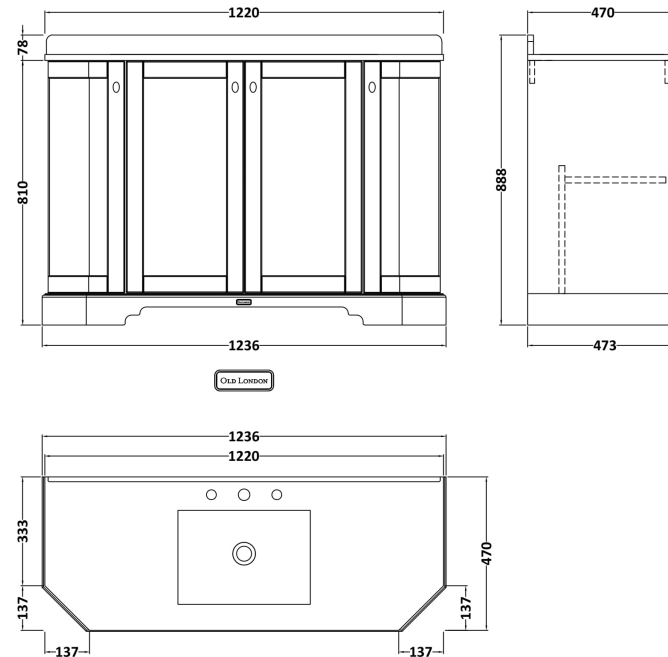

Sales Code: LOF860

Description: 1200 4-Door Angled Unit & Marble Top 1Th

Packaging Details

Barcode: 5056462646831

Sales Code: LON808

Description: 1200 4-Door Angled Basin Unit

Product Dimensions

Height (mm):	810
Width (mm):	1236
Depth (mm):	473
Nett Weight (kg):	54.5

Packaging Dimensions

Height (mm):	840
Width (mm):	1252
Depth (mm):	511
Gross Weight (kg):	55

Packaging Data

Box Colour:	Brown Cardboard Box
Box Qty:	1
Label Size:	150 x 100
Label Colour:	White Label
Label Qty:	2

Outer Box Dimensions (If Applicable)

Height (mm):	
Width (mm):	
Depth (mm):	
Gross Weight (kg):	
Barcode:	5056462622835

Product Details

Country of Origin:	United Kingdom
Fitting Instruction:	No
CE & UKCA:	
FSC Certified Materials:	Yes
Colour:	Hunter Green
Construction Method:	Cam & Wood Dowel
Construction Type:	Rigid
Cabinet Finish:	Mdf Vinyl Smooth Matt
Fascia Finish:	Mdf Vinyl Smooth Matt
Cabinet Thickness (mm):	18
Fascia Thickness (mm):	18
Drawer Included:	No
Drawer Type:	Not Applicable
No of Shelves:	2
Hinge Type:	95 Degree Inset Clip-On S/C
Hinge Included:	Yes
Adjustable Legs:	Not Applicable
Fixings Included:	Not Required
Handle Style:	Traditional
Waste Shroud:	No
Handle Included:	Yes
Handle Type:	Knob

Sales Code: LOM277

Description: 1200 Single Bowl Angled Marble Top 1Th

Product Dimensions

Height (mm):	268
Width (mm):	1220
Depth (mm):	470
Nett Weight (kg):	27.5

Packaging Dimensions

Height (mm):	250
Width (mm):	1300
Depth (mm):	580
Gross Weight (kg):	28