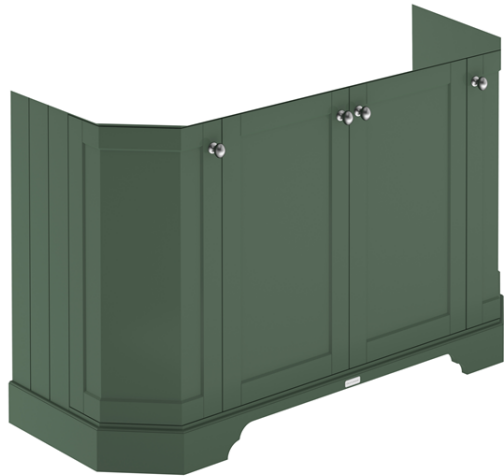

Sales Code: LOF860

Description: 1200 4-Door Angled Unit & Marble Top 1Th

Packaging Details

Barcode: 5056462646831

Sales Code: LON808

Description: 1200 4-Door Angled Basin Unit

Product Dimensions

Height (mm):	810
Width (mm):	1236
Depth (mm):	473
Nett Weight (kg):	54.5

Packaging Dimensions

Height (mm):	840
Width (mm):	1252
Depth (mm):	511
Gross Weight (kg):	55

Packaging Data

Box Colour:	Brown Cardboard Box
Box Qty:	1
Label Size:	150 x 100
Label Colour:	White Label
Label Qty:	2

Outer Box Dimensions (If Applicable)

Height (mm):	
Width (mm):	
Depth (mm):	
Gross Weight (kg):	
Barcode:	5056462622835

Product Details

Country of Origin:	United Kingdom
Fitting Instruction:	No
CE & UKCA:	
FSC Certified Materials:	Yes
Colour:	Hunter Green
Construction Method:	Cam & Wood Dowel
Construction Type:	Rigid
Cabinet Finish:	Mdf Vinyl Smooth Matt
Fascia Finish:	Mdf Vinyl Smooth Matt
Cabinet Thickness (mm):	18
Fascia Thickness (mm):	18
Drawer Included:	No
Drawer Type:	Not Applicable
No of Shelves:	2
Hinge Type:	95 Degree Inset Clip-On S/C
Hinge Included:	Yes
Adjustable Legs:	Not Applicable
Fixings Included:	Not Required
Handle Style:	Traditional
Waste Shroud:	No
Handle Included:	Yes
Handle Type:	Knob

Sales Code: LOM277

Description: 1200 Single Bowl Angled Marble Top 1Th

Product Dimensions

Height (mm):	268
Width (mm):	1220
Depth (mm):	470
Nett Weight (kg):	27.5

Packaging Dimensions

Height (mm):	250
Width (mm):	1300
Depth (mm):	580
Gross Weight (kg):	28