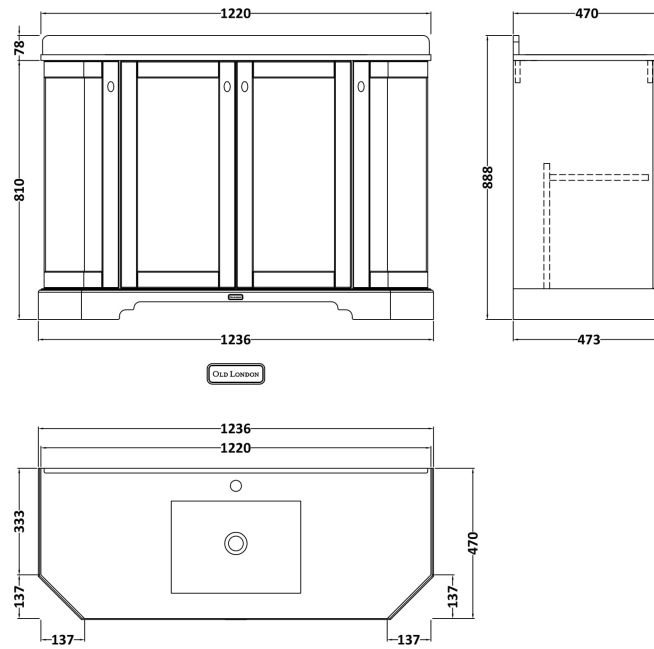

Sales Code: LOF860

Description: 1200 4-Door Angled Unit & Marble Top 1Th

Packaging Details

Barcode: 5056462646831

Sales Code: LON808

Description: 1200 4-Door Angled Basin Unit

Product Dimensions

Height (mm):	810
Width (mm):	1236
Depth (mm):	473
Nett Weight (kg):	54.5

Packaging Dimensions

Height (mm):	840
Width (mm):	1252
Depth (mm):	511
Gross Weight (kg):	55

Packaging Data

Box Colour:	Brown Cardboard Box
Box Qty:	1
Label Size:	150 x 100
Label Colour:	White Label
Label Qty:	2

Sales Code: LOM277

Description: 1200 Single Bowl Angled Marble Top 1Th

Product Dimensions

Height (mm):	268
Width (mm):	1220
Depth (mm):	470
Nett Weight (kg):	27.5

Packaging Dimensions

Height (mm):	250
Width (mm):	1300
Depth (mm):	580
Gross Weight (kg):	28

Packaging Data

Box Colour:	White Cardboard Box
Box Qty:	1
Label Size:	100 x 50
Label Colour:	White Label
Label Qty:	2

Outer Box Dimensions (If Applicable)

Height (mm):	
Width (mm):	
Depth (mm):	
Gross Weight (kg):	
Barcode:	5056211871538