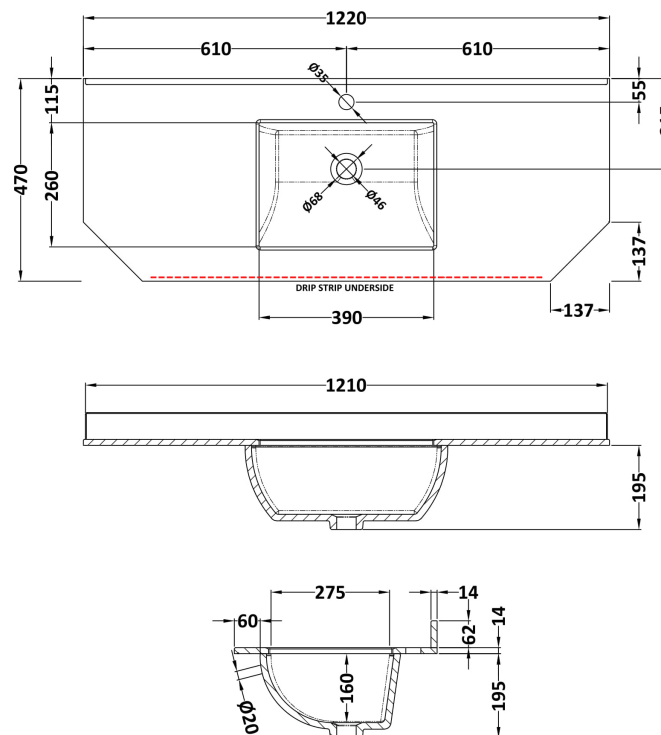

Sales Code: LOF260

Description: 1200 4-Door Angled Unit & Marble Top 1Th

Packaging Details

Barcode: 5056462602912

Sales Code: LON208

Description: 1200 4-Door Angled Basin Unit

Product Dimensions	
Height (mm):	810
Width (mm):	1236
Depth (mm):	473
Nett Weight (kg):	54.5
Packaging Dimensions	
Height (mm):	840
Width (mm):	1252
Depth (mm):	511
Gross Weight (kg):	55
Packaging Data	
Box Colour:	Brown Cardboard Box
Box Qty:	1
Label Size:	150 x 100
Label Colour:	White Label
Label Qty:	2
Outer Box Dimensions (If Applicable)	
Height (mm):	
Width (mm):	
Depth (mm):	
Gross Weight (kg):	
Barcode:	5056211871767
Product Details	
Country of Origin:	Ireland
Fitting Instruction:	No
CE & UKCA:	
FSC Certified Materials:	Yes
Colour:	Storm Grey
Construction Method:	Cam & Wood Dowel
Construction Type:	Rigid
Cabinet Finish:	Mdf Vinyl Smooth Matt
Fascia Finish:	Mdf Vinyl Smooth Matt
Cabinet Thickness (mm):	18
Fascia Thickness (mm):	18
Drawer Included:	No
Drawer Type:	Not Applicable
No of Shelves:	2
Hinge Type:	95 Degree Inset Clip-On S/C
Hinge Included:	Yes
Adjustable Legs:	Not Applicable
Fixings Included:	Not Required
Handle Style:	Traditional
Waste Shroud:	No
Handle Included:	Yes
Handle Type:	Knob

Sales Code: LOM277

Description: 1200 Single Bowl Angled Marble Top 1Th

Product Dimensions

Height (mm):	268
Width (mm):	1220
Depth (mm):	470
Nett Weight (kg):	27.5

Packaging Dimensions

Height (mm):	250
Width (mm):	1300
Depth (mm):	580
Gross Weight (kg):	28

Packaging Data

Box Colour:	White Cardboard Box
Box Qty:	1
Label Size:	100 x 50
Label Colour:	White Label
Label Qty:	2

Outer Box Dimensions (If Applicable)

Height (mm):	
Width (mm):	
Depth (mm):	
Gross Weight (kg):	
Barcode:	5056211871538

Basins: Tap Hole: One Taphole Chain Stay Hole: No
Template: Not Applicable Waste Type Req: Slotted
Overflow Inc: Yes Overflow Cover: Yes
Inner Bowl Depth (mm): 160mm