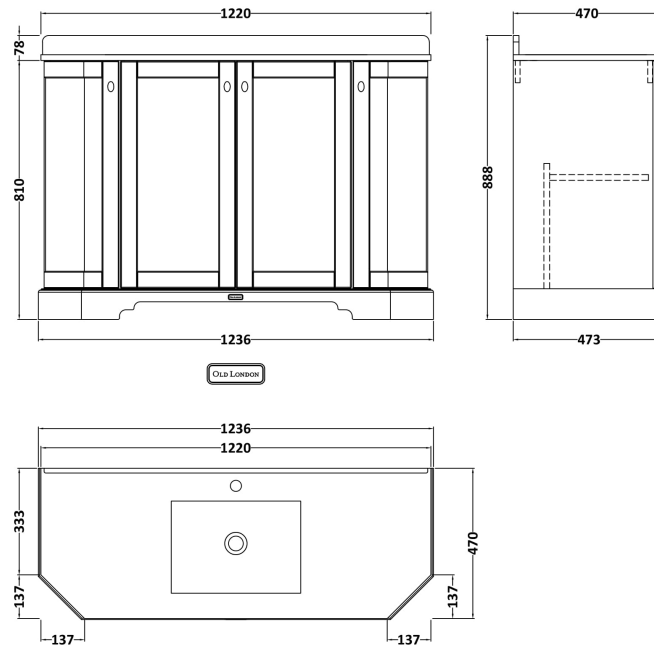

Sales Code: LOF260

Description: 1200 4-Door Angled Unit & Marble Top 1Th

Packaging Details

Barcode: 5056462602912

Sales Code: LON208

Description: 1200 4-Door Angled Basin Unit

Product Dimensions	
Height (mm):	810
Width (mm):	1236
Depth (mm):	473
Nett Weight (kg):	54.5
Packaging Dimensions	
Height (mm):	840
Width (mm):	1252
Depth (mm):	511
Gross Weight (kg):	55
Packaging Data	
Box Colour:	Brown Cardboard Box
Box Qty:	1
Label Size:	150 x 100
Label Colour:	White Label
Label Qty:	2
Outer Box Dimensions (If Applicable)	
Height (mm):	
Width (mm):	
Depth (mm):	
Gross Weight (kg):	
Barcode:	5056211871767
Product Details	
Country of Origin:	Ireland
Fitting Instruction:	No
CE & UKCA:	
FSC Certified Materials:	Yes
Colour:	Storm Grey
Construction Method:	Cam & Wood Dowel
Construction Type:	Rigid
Cabinet Finish:	Mdf Vinyl Smooth Matt
Fascia Finish:	Mdf Vinyl Smooth Matt
Cabinet Thickness (mm):	18
Fascia Thickness (mm):	18
Drawer Included:	No
Drawer Type:	Not Applicable
No of Shelves:	2
Hinge Type:	95 Degree Inset Clip-On S/C
Hinge Included:	Yes
Adjustable Legs:	Not Applicable
Fixings Included:	Not Required
Handle Style:	Traditional
Waste Shroud:	No
Handle Included:	Yes
Handle Type:	Knob

Sales Code: LOM277

Description: 1200 Single Bowl Angled Marble Top 1Th

Product Dimensions

Height (mm):	268
Width (mm):	1220
Depth (mm):	470
Nett Weight (kg):	27.5

Packaging Dimensions

Height (mm):	250
Width (mm):	1300
Depth (mm):	580
Gross Weight (kg):	28

Packaging Data

Box Colour:	White Cardboard Box
Box Qty:	1
Label Size:	100 x 50
Label Colour:	White Label
Label Qty:	2

Outer Box Dimensions (If Applicable)

Height (mm):	
Width (mm):	
Depth (mm):	
Gross Weight (kg):	
Barcode:	5056211871538

Basins: Tap Hole: One Taphole Chain Stay Hole: No
Template: Not Applicable Waste Type Req: Slotted
Overflow Inc: Yes Overflow Cover: Yes
Inner Bowl Depth (mm): 160mm