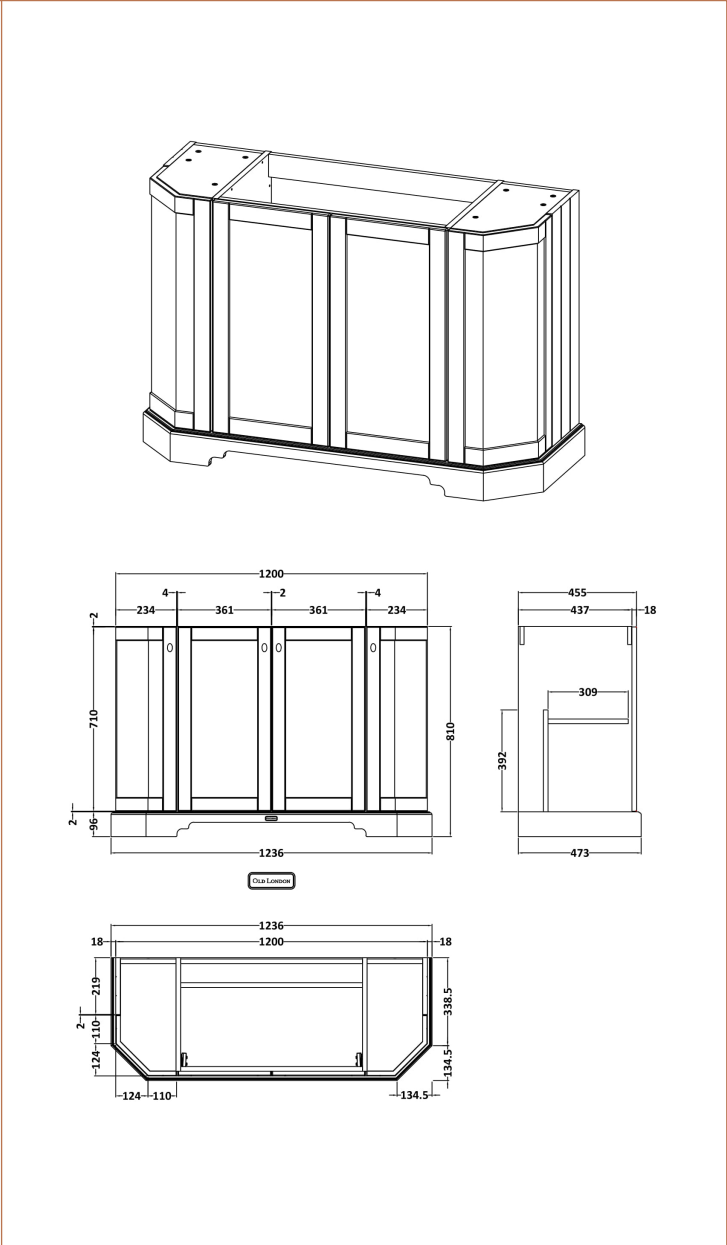

Sales Code: LOF260

Description: 1200 4-Door Angled Unit & Marble Top 1Th

Packaging Details

Barcode: 5056462602912

Sales Code: LON208

Description: 1200 4-Door Angled Basin Unit

Product Dimensions	
Height (mm):	810
Width (mm):	1236
Depth (mm):	473
Nett Weight (kg):	54.5
Packaging Dimensions	
Height (mm):	840
Width (mm):	1252
Depth (mm):	511
Gross Weight (kg):	55
Packaging Data	
Box Colour:	Brown Cardboard Box
Box Qty:	1
Label Size:	150 x 100
Label Colour:	White Label
Label Qty:	2
Outer Box Dimensions (If Applicable)	
Height (mm):	
Width (mm):	
Depth (mm):	
Gross Weight (kg):	
Barcode:	5056211871767
Product Details	
Country of Origin:	Ireland
Fitting Instruction:	No
CE & UKCA:	
FSC Certified Materials:	Yes
Colour:	Storm Grey
Construction Method:	Cam & Wood Dowel
Construction Type:	Rigid
Cabinet Finish:	Mdf Vinyl Smooth Matt
Fascia Finish:	Mdf Vinyl Smooth Matt
Cabinet Thickness (mm):	18
Fascia Thickness (mm):	18
Drawer Included:	No
Drawer Type:	Not Applicable
No of Shelves:	2
Hinge Type:	95 Degree Inset Clip-On S/C
Hinge Included:	Yes
Adjustable Legs:	Not Applicable
Fixings Included:	Not Required
Handle Style:	Traditional
Waste Shroud:	No
Handle Included:	Yes
Handle Type:	Knob

Sales Code: LOM277

Description: 1200 Single Bowl Angled Marble Top 1Th

Product Dimensions

Height (mm):	268
Width (mm):	1220
Depth (mm):	470
Nett Weight (kg):	27.5

Packaging Dimensions

Height (mm):	250
Width (mm):	1300
Depth (mm):	580
Gross Weight (kg):	28

Packaging Data

Box Colour:	White Cardboard Box
Box Qty:	1
Label Size:	100 x 50
Label Colour:	White Label
Label Qty:	2

Outer Box Dimensions (If Applicable)

Height (mm):	
Width (mm):	
Depth (mm):	
Gross Weight (kg):	
Barcode:	5056211871538

Basins: Tap Hole: One Taphole Chain Stay Hole: No
Template: Not Applicable Waste Type Req: Slotted
Overflow Inc: Yes Overflow Cover: Yes
Inner Bowl Depth (mm): 160mm